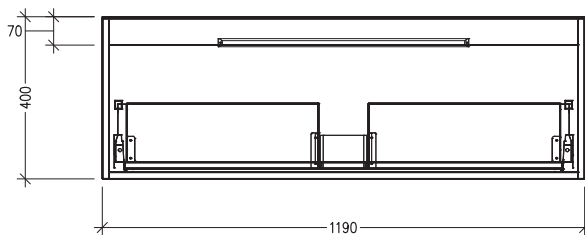

SPECIFICATION SHEET

Frank 1200mm 1 Drawer Wall Vanity

Features

- Wall Hung
- 1 Drawer
- Stainless Steel Marco Handle
- 20mm Frank Single Basin with Overflow
- Dimensions: H420 x W1200 x D465
- Designed & Assembled in NZ

Colour Options with Code

Matte White
9120MW

Charred Elm
9120CE

Planked Urban Oak
9120PUO

Technical Details

Note: All measurements shown are in millimetres. Sizes are nominal.

TOP VIEW

FRONT VIEW

SIDE VIEW