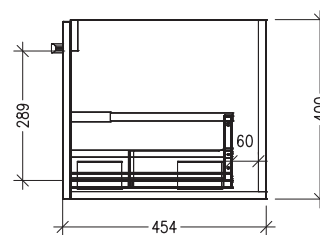

SPECIFICATION SHEET

Frank 1200mm 1 Drawer Wall Vanity

Features

- Wall Hung
- 1 Drawer
- Stainless Steel Marco Handle
- 20mm Frank Single Basin with Overflow
- Dimensions: H420 x W1200 x D465
- Designed & Assembled in NZ

Colour Options with Code

Matte White
9120MW

Charred Elm
9120CE

Planked Urban Oak
9120PUO

Technical Details

Note: All measurements shown are in millimetres. Sizes are nominal.

TOP VIEW

FRONT VIEW

SIDE VIEW