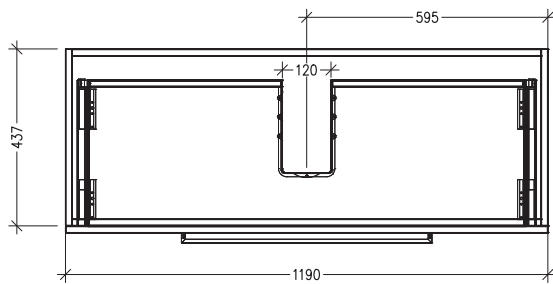

SPECIFICATION SHEET

Frank 1200mm 1 Drawer Wall Vanity

Features

- Wall Hung
- 1 Drawer
- Stainless Steel Marco Handle
- 20mm Frank Single Basin with Overflow
- Dimensions: H420 x W1200 x D465
- Designed & Assembled in NZ

Colour Options with Code

Matte White
9120MW

Charred Elm
9120CE

Planked Urban Oak
9120PUO

Technical Details

Note: All measurements shown are in millimetres. Sizes are nominal.

TOP VIEW

FRONT VIEW

SIDE VIEW