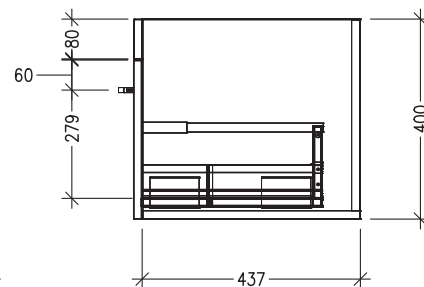

SPECIFICATION SHEET

Frank 1200 1-Drawer Wall Hung Double Basin Vanity

Features

- 1-Drawer Wall Hung Vanity with Inset Basin
- Stainless Steel Marco Handles
- 20mm Frank Double Basin with Overflow
- Dimensions: H420 x W1200 x D465
- Designed & Assembled in NZ

Colour Options with Code

Matte White
9124MW

Charred Elm
9124CE

Planked Urban Oak
9124PUO

Note: All measurements shown are in millimetres. Sizes are nominal.

Technical Details

TOP VIEW

FRONT VIEW

SIDE VIEW