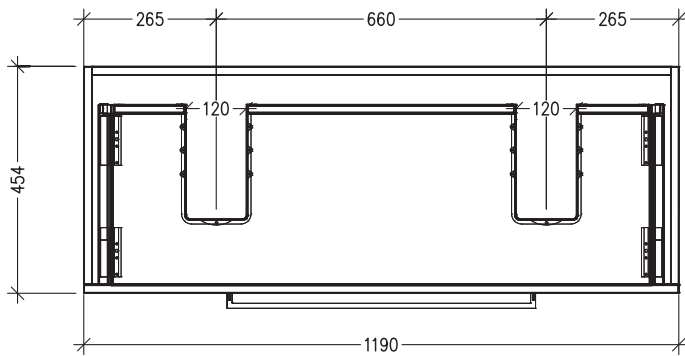

SPECIFICATION SHEET

Frank 1200 1-Drawer Wall Hung Double Basin Vanity

Features

- 1-Drawer Wall Hung Vanity with Inset Basin
- Stainless Steel Marco Handles
- 20mm Frank Double Basin with Overflow
- Dimensions: H420 x W1200 x D465
- Designed & Assembled in NZ

Colour Options with Code

Matte White
9124MW

Charred Elm
9124CE

Planked Urban Oak
9124PUO

Note: All measurements shown are in millimetres. Sizes are nominal.

Technical Details

TOP VIEW

FRONT VIEW

SIDE VIEW