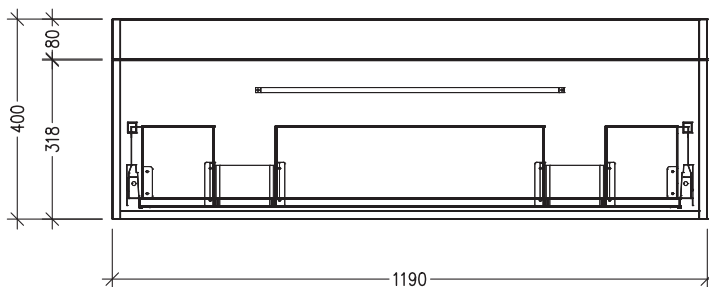

SPECIFICATION SHEET

Frank 1200 1-Drawer Wall Hung Double Basin Vanity

Features

- 1-Drawer Wall Hung Vanity with Inset Basin
- Stainless Steel Marco Handles
- 20mm Frank Double Basin with Overflow
- Dimensions: H420 x W1200 x D465
- Designed & Assembled in NZ

Colour Options with Code

Matte White
9124MW

Charred Elm
9124CE

Planked Urban Oak
9124PUO

Note: All measurements shown are in millimetres. Sizes are nominal.

Technical Details

TOP VIEW

FRONT VIEW

SIDE VIEW