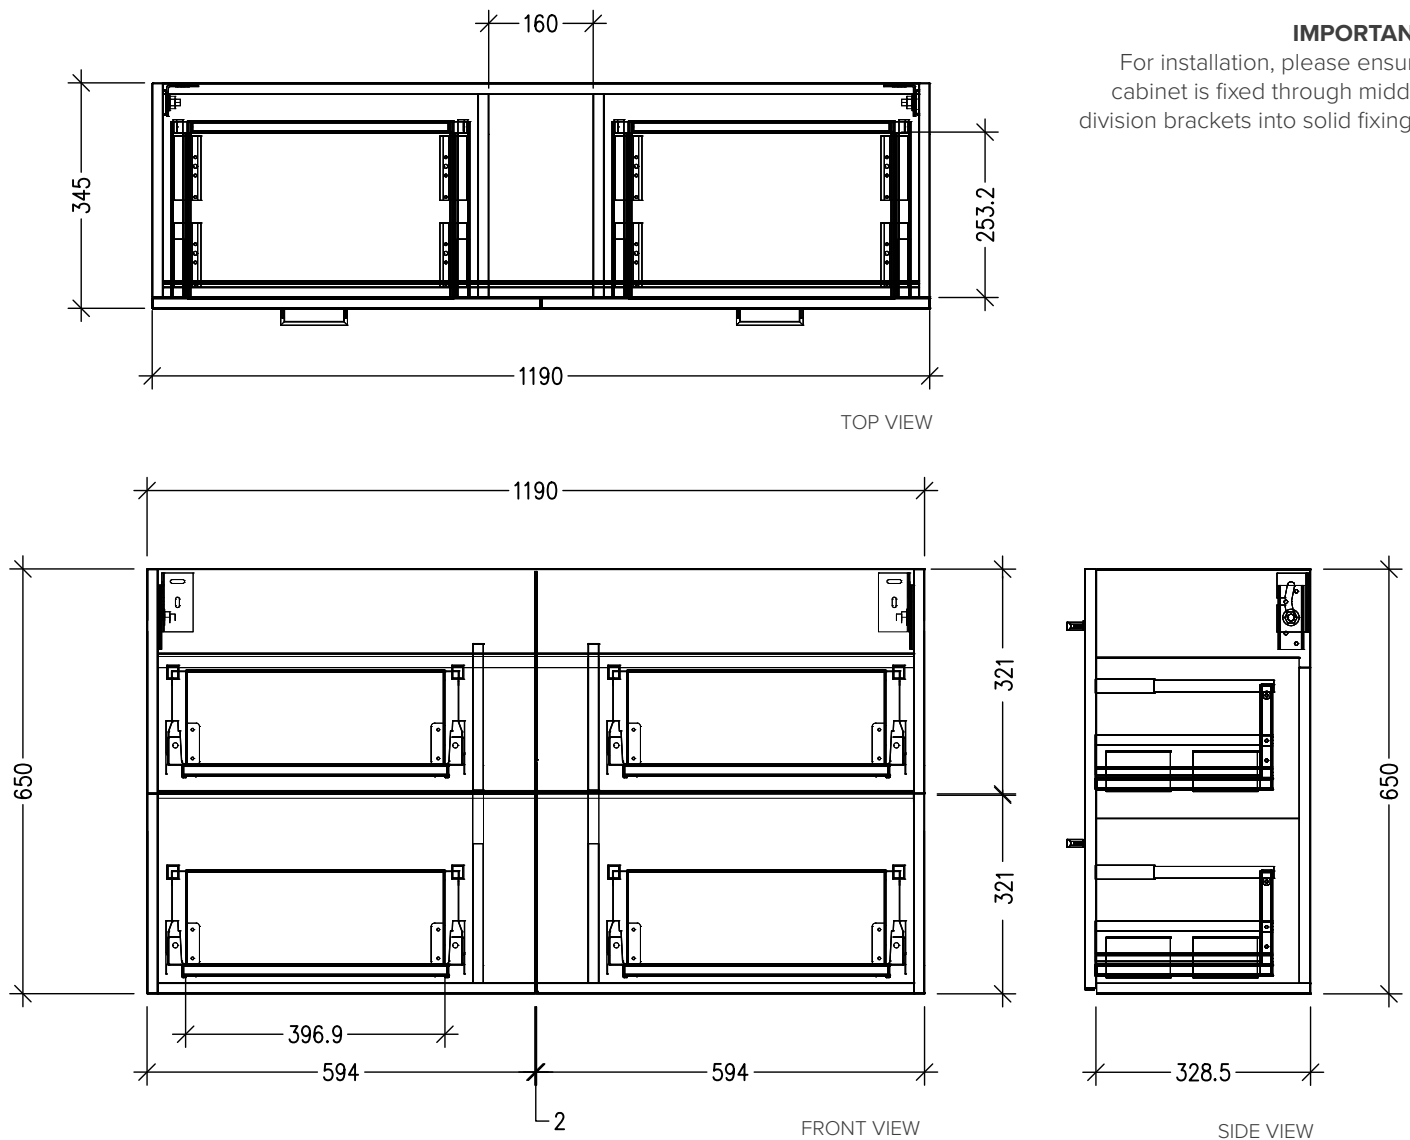

IMPORTANT

For installation, please ensure cabinet is fixed through middle division brackets into solid fixings.