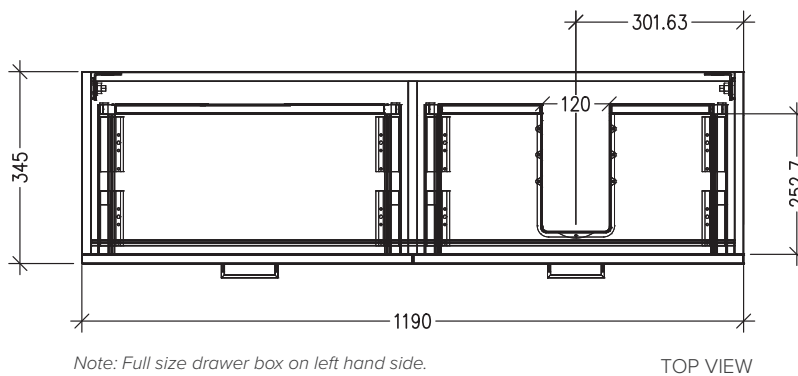

SPECIFICATION SHEET

Francisco Luxe Slim 1200 4-Drawer Right Offset Basin Wall Hung Vanity [5496R]

Features

- 4-Drawer Wall Hung Vanity with Slab Top and Designer Drawer Front
- Multiple Slab Top Options Available
- Full Extension Soft Close Drawers with Handles - *Handle upgrade options available*
- Designer Drawer Fronts are pre-installed on all vanities
- Dimensions: H670 x W1200 x D350

Note: Vessel basins are purchased separately.
Limited tap hole positions & vessel basin options.

Technical Details

Note: All measurements shown are in millimetres. Sizes are nominal.

IMPORTANT
For installation, please ensure cabinet is fixed through middle division brackets into solid fixings.

SPECIFICATION SHEET

Slab Top Options

StoneCast Slab Top 1200

W1200 x D350 x H20

Gloss White - Code: SC

Matte White - Code: SCMW

Gloss White

Matte White

Vessel Basin Options

Note: The Quarto Round 310 basins are the only compatible options available for Slim Vanities

Quarto Round 310mm

H110 x W310

Gloss White - Code: 7331

Matte Black - Code: 7331B

SELECT YOUR TAP HOLE POSITION (Basin Wastes pre-drilled in Quartz Options)