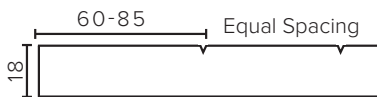

NTH No Tap Holes

LTH Left Tap Holes

RTH Right Tap Holes

SPECIFICATION SHEET

Designer Drawer/Door Fronts

BARNSLEY
18mm Inset Frame
Code: BL

PRESTON
60mm Inset Frame
Code: PT

TURNBERRY
Ripple Design
Code: TB

NEWPORT
V-Groove Panels
Code: NP

MIAMI
Little Wave
Code: MI

LAUREL
Fluted Lines
Code: LU

LINCOLN
Fence Style
Code: LN

ASPEN
Scalloped Wave
Code: AP