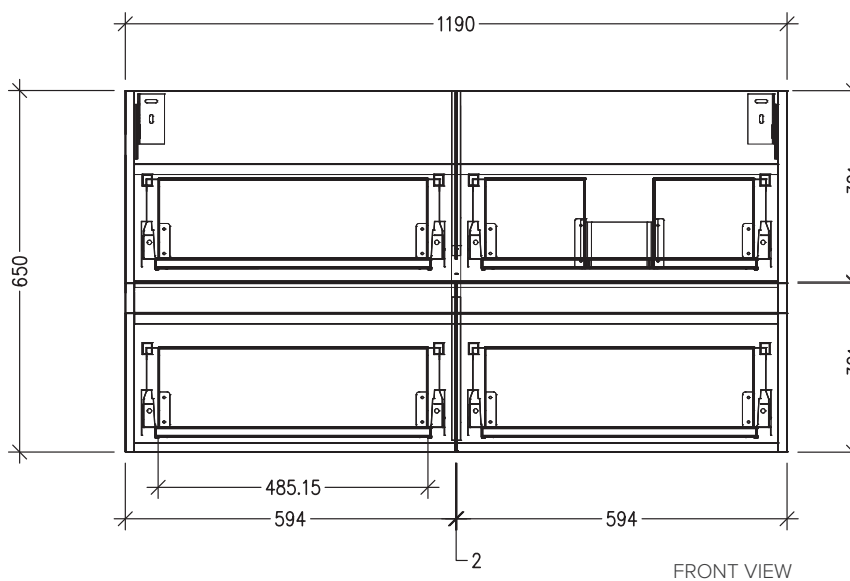

SPECIFICATION SHEET

Francisco Luxe Slim 1200 4-Drawer Right Offset Basin Wall Hung Vanity [5496R]

Features

- 4-Drawer Wall Hung Vanity with Slab Top and Designer Drawer Front
- Multiple Slab Top Options Available
- Full Extension Soft Close Drawers with Handles - *Handle upgrade options available*
- Designer Drawer Fronts are pre-installed on all vanities
- Dimensions: H670 x W1200 x D350

Note: Vessel basins are purchased separately.
Limited tap hole positions & vessel basin options.

Technical Details

Note: All measurements shown are in millimetres. Sizes are nominal.

IMPORTANT
For installation, please ensure cabinet is fixed through middle division brackets into solid fixings.

SPECIFICATION SHEET

Slab Top Options

StoneCast Slab Top 1200

W1200 x D350 x H20

Gloss White - Code: SC

Matte White - Code: SCMW

Gloss White

Matte White

Vessel Basin Options

Note: The Quarto Round 310 basins are the only compatible options available for Slim Vanities

Quarto Round 310mm

H110 x W310

Gloss White - Code: 7331

Matte Black - Code: 7331B

SELECT YOUR TAP HOLE POSITION (Basin Wastes pre-drilled in Quartz Options)