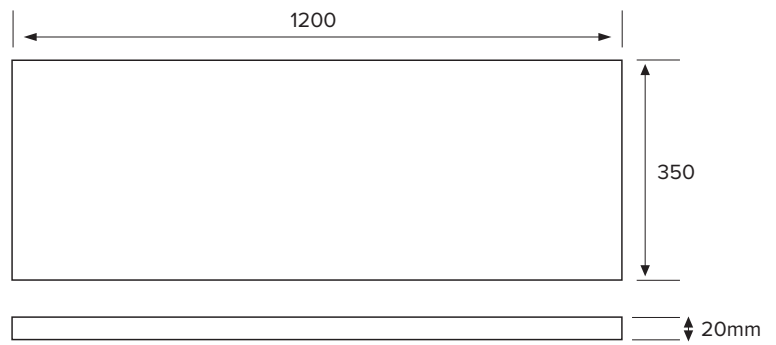

SPECIFICATION SHEET

Francisco Luxe Slim 1200 4-Drawer Right Offset Basin Wall Hung Vanity [5496R]

Features

- 4-Drawer Wall Hung Vanity with Slab Top and Designer Drawer Front
- Multiple Slab Top Options Available
- Full Extension Soft Close Drawers with Handles - *Handle upgrade options available*
- Designer Drawer Fronts are pre-installed on all vanities
- Dimensions: H670 x W1200 x D350

Note: Vessel basins are purchased separately.
Limited tap hole positions & vessel basin options.

Technical Details

Note: All measurements shown are in millimetres. Sizes are nominal.

IMPORTANT
For installation, please ensure cabinet is fixed through middle division brackets into solid fixings.

SPECIFICATION SHEET

Slab Top Options

StoneCast Slab Top 1200

W1200 x D350 x H20

Gloss White - Code: SC

Matte White - Code: SCMW

Gloss White

Matte White

Quartz Slab Top 1200

W1200 x D350 x H20

Midnight Stone - Code: MS

Midnight Stone

Acrylic Solid Surface Slab Top 1200

W1200 x D350 x H20

Sierra - Code: SIER

Sierra