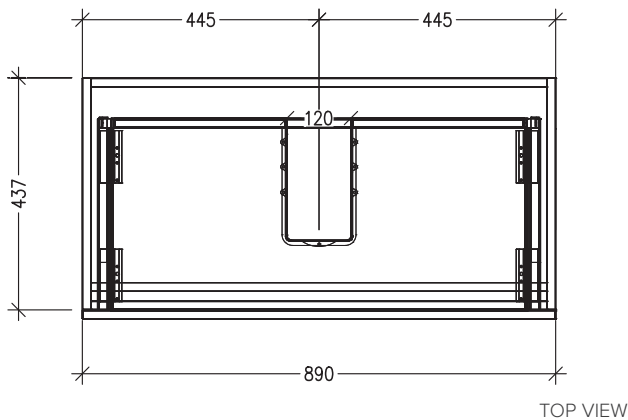

### Features

- 2-Drawer Floorstanding Vanity with Slab Top
- Centre Basin Vanity
- Full Extension Soft Close Drawers with Handle - *Handle upgrade options available*
- 20mm Slab Top - *Slab Top options available*
- Dimensions: H820 x W900 x D465

### Technical Details

Note: All measurements shown are in millimetres. Sizes are nominal.

TOP VIEW

FRONT VIEW

SIDE VIEW