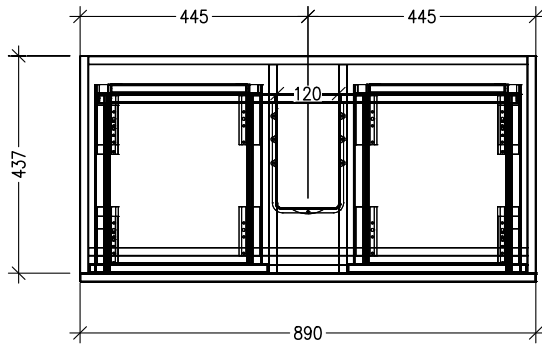

SPECIFICATION SHEET

Francisco Luxe 900 2-Drawer Floorstanding Vanity with cosmetic drawers

Newtech Code: COSLR,COSL,COSR

Technical Details

TOP VIEW

Note: Drawings shown are for COSLR. When COSL or COSR is selected please ignore the opposite cosmetic drawer in the drawings as the opposite side would be a full depth drawer.