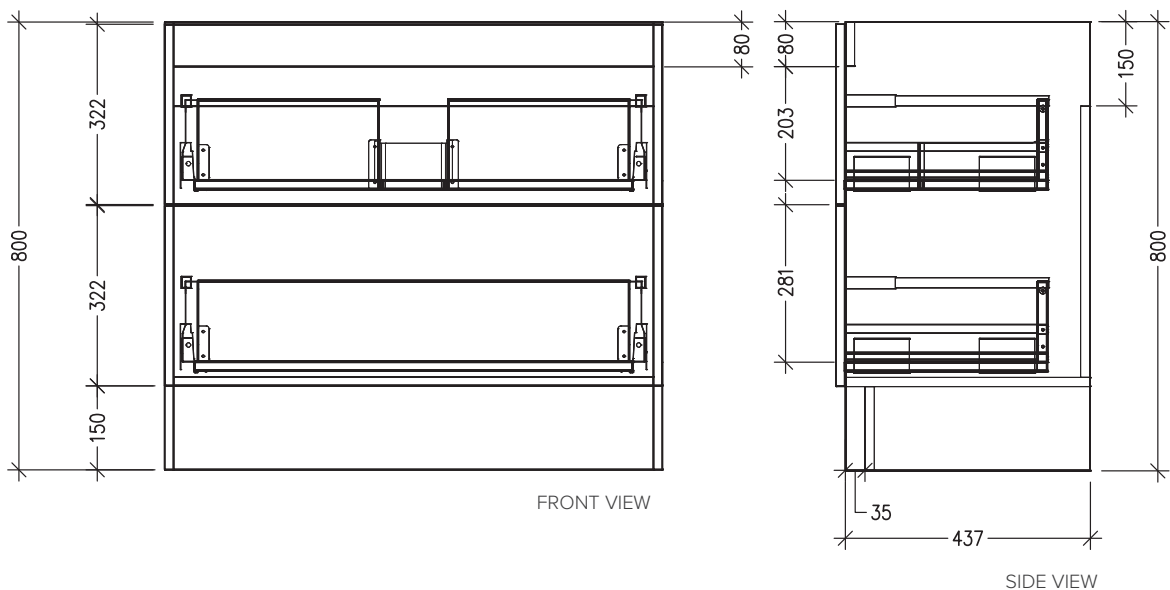

### Features

- 2-Drawer Floorstanding Vanity with Slab Top
- Centre Basin Vanity
- Full Extension Soft Close Drawers with Handle - *Handle upgrade options available*
- 20mm Slab Top - *Slab Top options available*
- Dimensions: H820 x W900 x D465

### Technical Details

Note: All measurements shown are in millimetres. Sizes are nominal.

TOP VIEW

FRONT VIEW

SIDE VIEW