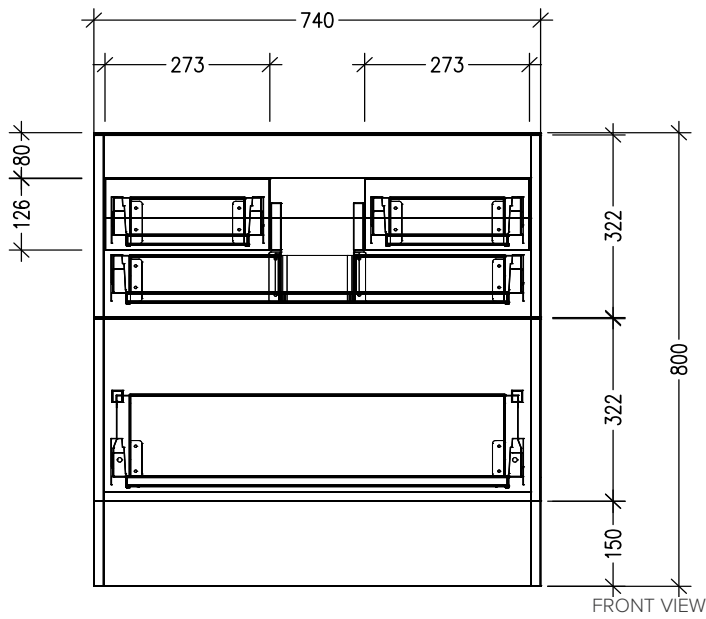

FRONT VIEW

SIDE VIEW

SPECIFICATION SHEET

Francisco Luxe 750 2-Drawer Floorstanding Vanity with cosmetic drawers

Newtech Code: COSLR,COSL,COSR

Technical Details

TOP VIEW

FRONT VIEW

Note: Drawings shown are for COSLR. When COSL or COSR is selected please ignore the opposite cosmetic drawer in the drawings as the opposite side would be a full depth drawer.

SIDE VIEW