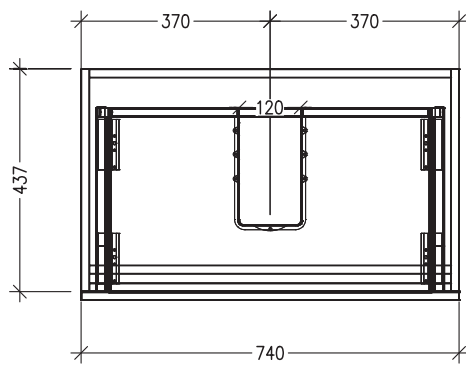

SPECIFICATION SHEET

Francisco Luxe 750 2-Drawer Floorstanding Vanity

Code: 6742

Features

- 2-Drawer Floorstanding Vanity with Slab Top
- Centre Basin Vanity
- Full Extension Soft Close Drawers with Handle - *Handle upgrade options available*
- 20mm Slab Top - *Slab Top options available*
- Dimensions: H820 x W750 x D465

*Note: Vessel basins are purchased separately.
Visit www.newtech.co.nz for the full range of vessel basin options.*

Technical Details

Note: All measurements shown are in millimetres. Sizes are nominal.

TOP VIEW

FRONT VIEW

SIDE VIEW

SPECIFICATION SHEET

Francisco Luxe 750 2-Drawer Floorstanding Vanity with cosmetic drawers

Newtech Code: COSLR,COSL,COSR

Technical Details

TOP VIEW

FRONT VIEW