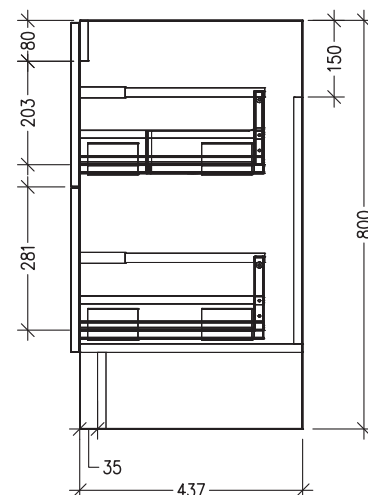

SPECIFICATION SHEET

Francisco Luxe 750 2-Drawer Floorstanding Vanity

Code: 6742

Features

- 2-Drawer Floorstanding Vanity with Slab Top
- Centre Basin Vanity
- Full Extension Soft Close Drawers with Handle - *Handle upgrade options available*
- 20mm Slab Top - *Slab Top options available*
- Dimensions: H820 x W750 x D465

*Note: Vessel basins are purchased separately.
Visit www.newtech.co.nz for the full range of vessel basin options.*

Technical Details

Note: All measurements shown are in millimetres. Sizes are nominal.

TOP VIEW

FRONT VIEW

SIDE VIEW

SPECIFICATION SHEET

Francisco Luxe 750 2-Drawer Floorstanding Vanity with cosmetic drawers

Newtech Code: COSLR,COSL,COSR

Technical Details

TOP VIEW

FRONT VIEW

Note: Drawings shown are for COSLR. When COSL or COSR is selected please ignore the opposite cosmetic drawer in the drawings as the opposite side would be a full depth drawer.

SIDE VIEW