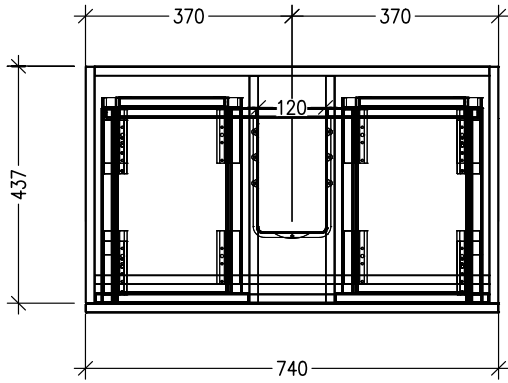

SPECIFICATION SHEET

Francisco Luxe 750 2-Drawer Floorstanding Vanity

Code: 6742

Features

- 2-Drawer Floorstanding Vanity with Slab Top
- Centre Basin Vanity
- Full Extension Soft Close Drawers with Handle - *Handle upgrade options available*
- 20mm Slab Top - *Slab Top options available*
- Dimensions: H820 x W750 x D465

FRONT VIEW

SIDE VIEW

SPECIFICATION SHEET

Francisco Luxe 750 2-Drawer Floorstanding Vanity with cosmetic drawers

Newtech Code: COSLR,COSL,COSR

Technical Details

TOP VIEW

FRONT VIEW

Note: Drawings shown are for COSLR. When COSL or COSR is selected please ignore the opposite cosmetic drawer in the drawings as the opposite side would be a full depth drawer.

SIDE VIEW