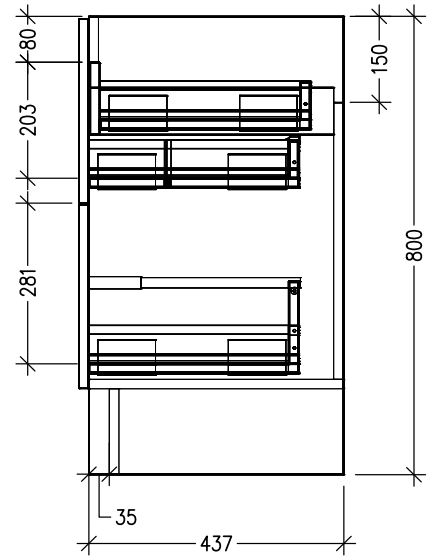

SPECIFICATION SHEET

Francisco Luxe 750 2-Drawer Floorstanding Vanity

Code: 6742

Features

- 2-Drawer Floorstanding Vanity with Slab Top
- Centre Basin Vanity
- Full Extension Soft Close Drawers with Handle - *Handle upgrade options available*
- 20mm Slab Top - *Slab Top options available*
- Dimensions: H820 x W750 x D465

*Note: Vessel basins are purchased separately.
Visit www.newtech.co.nz for the full range of vessel basin options.*

Technical Details

Note: All measurements shown are in millimetres. Sizes are nominal.

TOP VIEW

FRONT VIEW

SIDE VIEW

SPECIFICATION SHEET

Francisco Luxe 750 2-Drawer Floorstanding Vanity with cosmetic drawers

Newtech Code: COSLR,COSL,COSR

Technical Details

TOP VIEW

FRONT VIEW

Note: Drawings shown are for COSLR. When COSL or COSR is selected please ignore the opposite cosmetic drawer in the drawings as the opposite side would be a full depth drawer.

SIDE VIEW