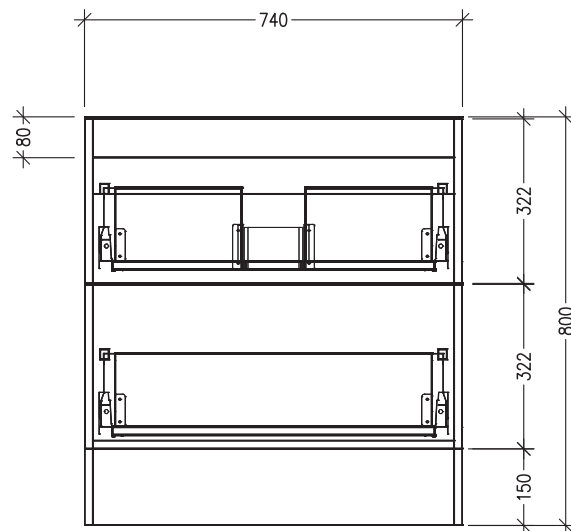

SPECIFICATION SHEET

Francisco Luxe 750 2-Drawer Floorstanding Vanity

Code: 6742

Features

- 2-Drawer Floorstanding Vanity with Slab Top
- Centre Basin Vanity
- Full Extension Soft Close Drawers with Handle - *Handle upgrade options available*
- 20mm Slab Top - *Slab Top options available*
- Dimensions: H820 x W750 x D465

*Note: Vessel basins are purchased separately.
Visit www.newtech.co.nz for the full range of vessel basin options.*

Technical Details

Note: All measurements shown are in millimetres. Sizes are nominal.

TOP VIEW

FRONT VIEW

SIDE VIEW

SPECIFICATION SHEET

Francisco Luxe 750 2-Drawer Floorstanding Vanity with cosmetic drawers

Newtech Code: COSLR,COSL,COSR

Technical Details

TOP VIEW

FRONT VIEW

Note: Drawings shown are for COSLR. When COSL or COSR is selected please ignore the opposite cosmetic drawer in the drawings as the opposite side would be a full depth drawer.

SIDE VIEW