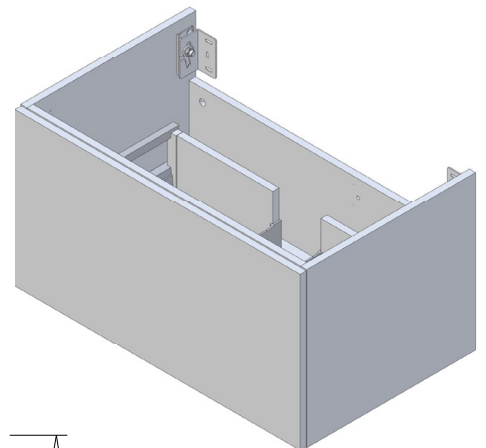

SPECIFICATION SHEET

Francisco Luxe 750 1-Drawer Wall Hung Vanity

Features

- 1-Drawer Wall Hung Vanity - *Colour options below*
- Full Extension Soft Close Drawer with Handle - *Handle upgrade options available*
- Designer Drawer Front - *Four Drawer Front options*
- Dimensions: H420 x W750 x D465
- A variety of slab top options

*Note: Vessel basins are purchased separately.
Visit www.newtech.co.nz for the full range of vessel basin options.*

Technical Details

Note: All measurements shown are in millimetres. Sizes are nominal.

TOP VIEW

FRONT VIEW

SIDE VIEW

SPECIFICATION SHEET

Francisco Luxe Designer Drawer Fronts

BARNESLEY
18mm Inset Frame
Code: BL

PRESTON
60mm Inset Frame
Code: PT

TURNBERRY
Ripple Design Panel
Code: TB

NEWPORT
V-Groove Panels
Code: NP