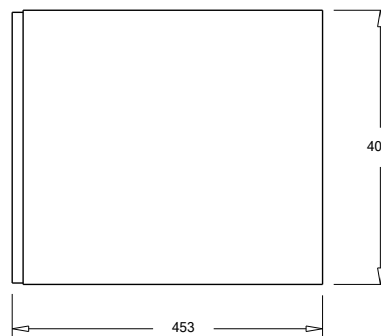

SPECIFICATION SHEET

Francisco Luxe 750 1-Drawer Wall Hung Vanity

Features

- 1-Drawer Wall Hung Vanity - *Colour options below*
- Full Extension Soft Close Drawer with Handle - *Handle upgrade options available*
- Designer Drawer Front - *Four Drawer Front options*
- Dimensions: H420 x W750 x D465
- A variety of slab top options

*Note: Vessel basins are purchased separately.
Visit www.newtech.co.nz for the full range of vessel basin options.*

Technical Details

Note: All measurements shown are in millimetres. Sizes are nominal.

TOP VIEW

FRONT VIEW

SIDE VIEW

SPECIFICATION SHEET

Francisco Luxe Designer Drawer Fronts

BARNESLEY
18mm Inset Frame
Code: BL

PRESTON
60mm Inset Frame
Code: PT

TURNBERRY
Ripple Design Panel
Code: TB

NEWPORT
V-Groove Panels
Code: NP