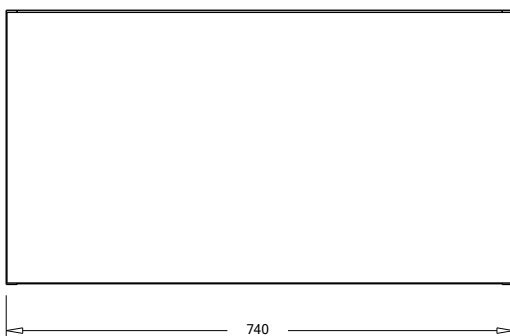

SPECIFICATION SHEET

Francisco Luxe 750 1-Drawer Wall Hung Vanity

Features

- 1-Drawer Wall Hung Vanity - *Colour options below*
- Full Extension Soft Close Drawer with Handle - *Handle upgrade options available*
- Designer Drawer Front - *Four Drawer Front options*
- Dimensions: H420 x W750 x D465
- A variety of slab top options

*Note: Vessel basins are purchased separately.
Visit www.newtech.co.nz for the full range of vessel basin options.*

Technical Details

Note: All measurements shown are in millimetres. Sizes are nominal.

TOP VIEW