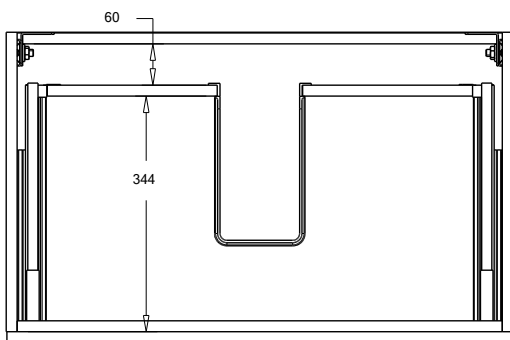

SPECIFICATION SHEET

Francisco Luxe 750 1-Drawer Wall Hung Vanity

Features

- 1-Drawer Wall Hung Vanity - *Colour options below*
- Full Extension Soft Close Drawer with Handle - *Handle upgrade options available*
- Designer Drawer Front - *Four Drawer Front options*
- Dimensions: H420 x W750 x D465
- A variety of slab top options

*Note: Vessel basins are purchased separately.
Visit www.newtech.co.nz for the full range of vessel basin options.*

Technical Details

Note: All measurements shown are in millimetres. Sizes are nominal.

TOP VIEW

FRONT VIEW

SIDE VIEW

SPECIFICATION SHEET

Francisco Luxe Designer Drawer Fronts

BARNESLEY
18mm Inset Frame
Code: BL

PRESTON
60mm Inset Frame
Code: PT

TURNBERRY
Ripple Design Panel
Code: TB

NEWPORT
V-Groove Panels
Code: NP