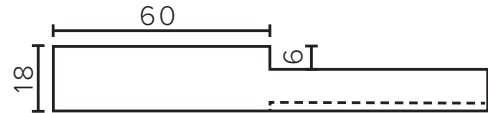

FRONT VIEW

SIDE VIEW

SPECIFICATION SHEET

Francisco Luxe Designer Drawer Fronts

BARNESLEY
18mm Inset Frame
Code: BL

PRESTON
60mm Inset Frame
Code: PT

TURNBERRY
Ripple Design Panel
Code: TB

NEWPORT
V-Groove Panels
Code: NP