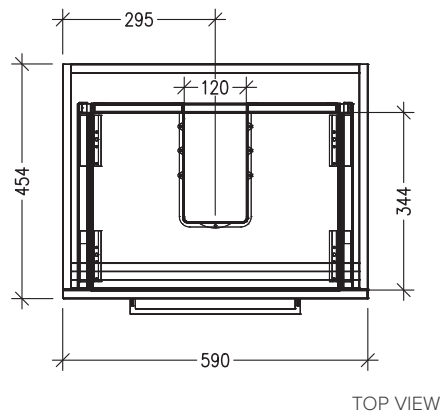

### Features

- 2-Drawer Floorstanding Vanity with Slab Top
- Centre Basin Vanity
- Full Extension Soft Close Drawers with Handle - *Handle upgrade options available*
- 20mm Slab Top - *Slab Top options available*
- Dimensions: H820 x W600 x D465

### Technical Details

Note: All measurements shown are in millimetres. Sizes are nominal.

TOP VIEW

FRONT VIEW

SIDE VIEW