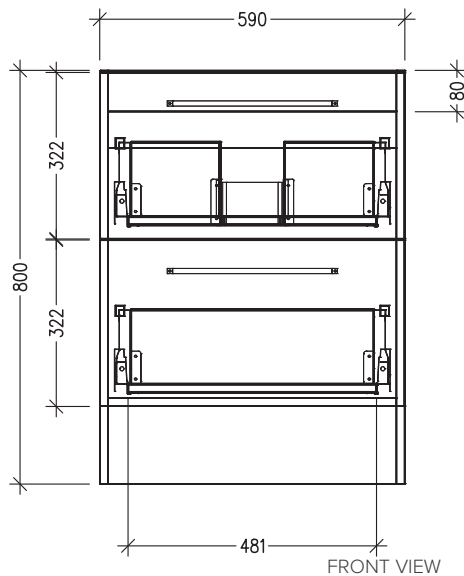

### Features

- 2-Drawer Floorstanding Vanity with Slab Top
- Centre Basin Vanity
- Full Extension Soft Close Drawers with Handle - *Handle upgrade options available*
- 20mm Slab Top - *Slab Top options available*
- Dimensions: H820 x W600 x D465

### Technical Details

Note: All measurements shown are in millimetres. Sizes are nominal.

TOP VIEW

FRONT VIEW

SIDE VIEW