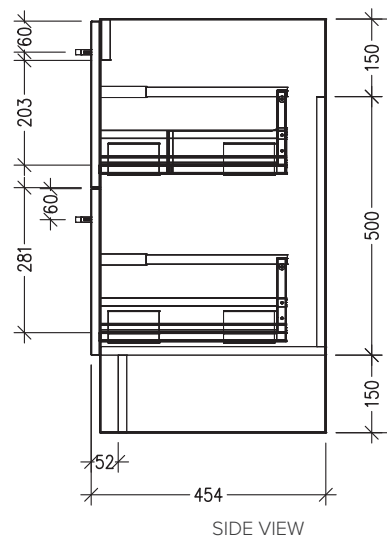

### Features

- 2-Drawer Floorstanding Vanity with Slab Top
- Centre Basin Vanity
- Full Extension Soft Close Drawers with Handle - *Handle upgrade options available*
- 20mm Slab Top - *Slab Top options available*
- Dimensions: H820 x W600 x D465

### Technical Details

Note: All measurements shown are in millimetres. Sizes are nominal.

TOP VIEW

FRONT VIEW

SIDE VIEW