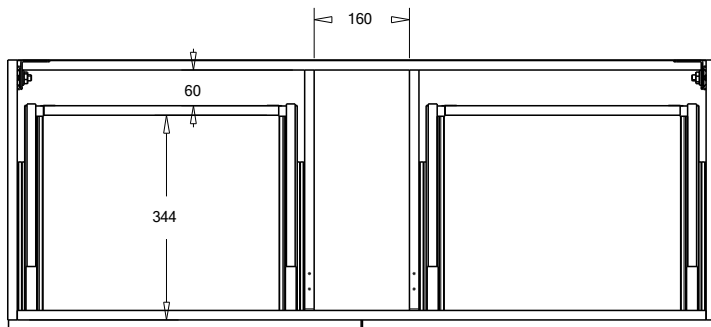

SPECIFICATION SHEET

Francisco Luxe 1200 2-Drawer Single Basin Wall Hung Vanity

Features

- 2-Drawer Wall Hung Vanity - *Colour options below*
- Full Extension Soft Close Drawers with Handles - *Handle upgrade options available*
- Designer Drawer Fronts - *Four Drawer Front options*
- Dimensions: H420 x W1200 x D465
- A variety of slab top options

*Note: Vessel basins are purchased separately.
Visit www.newtech.co.nz for the full range of vessel basin options.*

Technical Details

Note: All measurements shown are in millimetres. Sizes are nominal.

TOP VIEW

FRONT VIEW

SIDE VIEW

SPECIFICATION SHEET

Francisco Luxe Designer Drawer Fronts

BARNSELEY
18mm Inset Frame
Code: BL

PRESTON
60mm Inset Frame
Code: PT

TURNBERRY
Ripple Design Panel
Code: TB

NEWPORT
V-Groove Panels
Code: NP