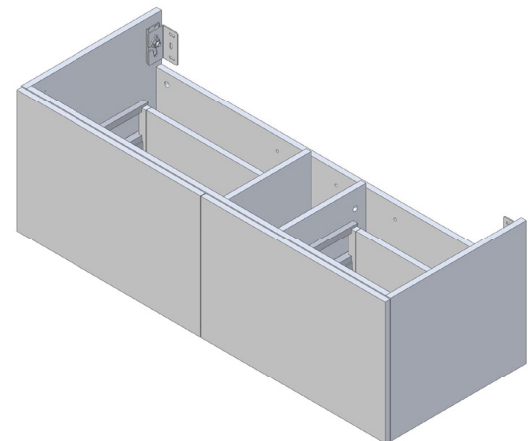

SPECIFICATION SHEET

Francisco Luxe 1200 2-Drawer Single Basin Wall Hung Vanity

Features

- 2-Drawer Wall Hung Vanity - *Colour options below*
- Full Extension Soft Close Drawers with Handles - *Handle upgrade options available*
- Designer Drawer Fronts - *Four Drawer Front options*
- Dimensions: H420 x W1200 x D465
- A variety of slab top options

*Note: Vessel basins are purchased separately.
Visit www.newtech.co.nz for the full range of vessel basin options.*

Technical Details

Note: All measurements shown are in millimetres. Sizes are nominal.

TOP VIEW

FRONT VIEW

SIDE VIEW

SPECIFICATION SHEET

Francisco Luxe Designer Drawer Fronts

BARNSELEY
18mm Inset Frame
Code: BL

PRESTON
60mm Inset Frame
Code: PT

TURNBERRY
Ripple Design Panel
Code: TB

NEWPORT
V-Groove Panels
Code: NP