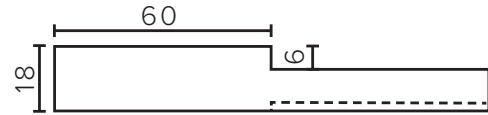

FRONT VIEW

SIDE VIEW

SPECIFICATION SHEET

Francisco Luxe Designer Drawer Fronts

BARNSELEY
18mm Inset Frame
Code: BL

PRESTON
60mm Inset Frame
Code: PT

TURNBERRY
Ripple Design Panel
Code: TB

NEWPORT
V-Groove Panels
Code: NP