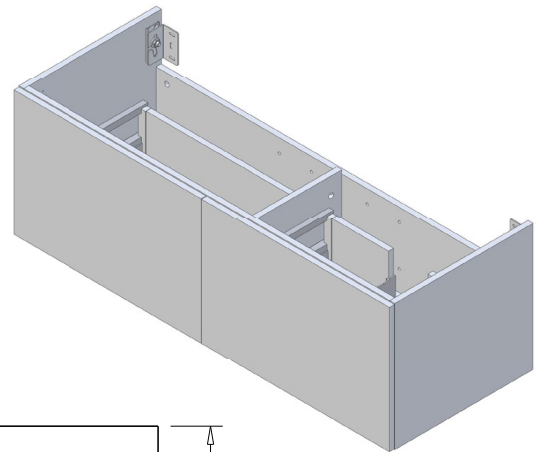

### Features

- 2-Drawer Wall Hung Vanity - *Colour options below*
- Full Extension Soft Close Drawers with Handles - *Handle upgrade options available*
- Designer Drawer Fronts - *Four Drawer Front options*
- Dimensions: H420 x W1200 x D465
- A variety of slab top options

*Note: Vessel basins are purchased separately.  
Visit [www.newtech.co.nz](http://www.newtech.co.nz) for the full range of vessel basin options.*

### Technical Details

*Note: All measurements shown are in millimetres. Sizes are nominal.*

*Note: Full Drawer Box on Left Hand Side*

TOP VIEW

FRONT VIEW

SIDE VIEW