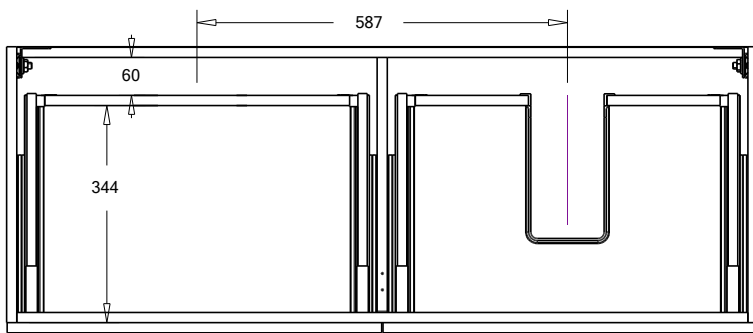

## Francisco Luxe 1200 2-Drawer Right Offset Basin Wall Hung Vanity

### Features

- 2-Drawer Wall Hung Vanity - *Colour options below*
- Full Extension Soft Close Drawers with Handles - *Handle upgrade options available*
- Designer Drawer Fronts - *Four Drawer Front options*
- Dimensions: H420 x W1200 x D465
- A variety of slab top options

### Technical Details

*Note: All measurements shown are in millimetres. Sizes are nominal.*

*Note: Full Drawer Box on Left Hand Side*

TOP VIEW

FRONT VIEW

SIDE VIEW