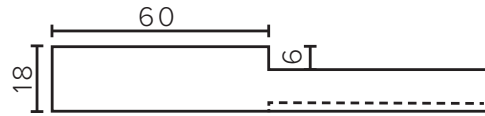

FRONT VIEW

SIDE VIEW

SPECIFICATION SHEET

Francisco Luxe Designer Drawer Fronts

BARNESLEY
18mm Inset Frame
Code: BL

PRESTON
60mm Inset Frame
Code: PT

TURNBERRY
Ripple Design Panel
Code: TB

NEWPORT
V-Groove Panels
Code: NP