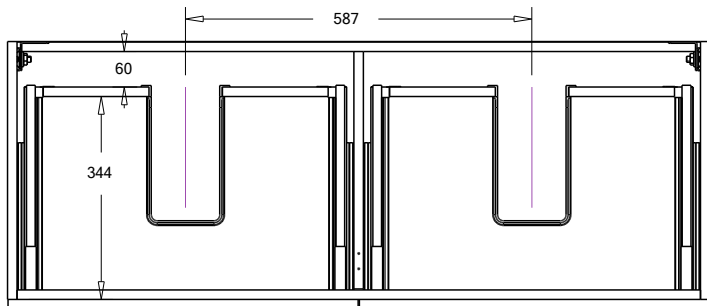

SPECIFICATION SHEET

Francisco Luxe 1200 2-Drawer Double Basin Wall Hung Vanity

Features

- 2-Drawer Wall Hung Vanity - Colour options below
- Full Extension Soft Close Drawers with Handles - Handle upgrade options available
- Designer Drawer Fronts - Four Drawer Front options
- Dimensions: H420 x W1200 x D465
- A variety of slab top options

*Note: Vessel basins are purchased separately.
Visit www.newtech.co.nz for the full range of vessel basin options.*

Technical Details

Note: All measurements shown are in millimetres. Sizes are nominal.

TOP VIEW

FRONT VIEW

SIDE VIEW

SPECIFICATION SHEET

Francisco Luxe Designer Drawer Fronts

BARNESLEY
18mm Inset Frame
Code: BL

PRESTON
60mm Inset Frame
Code: PT

TURNBERRY
Ripple Design Panel
Code: TB

NEWPORT
V-Groove Panels
Code: NP