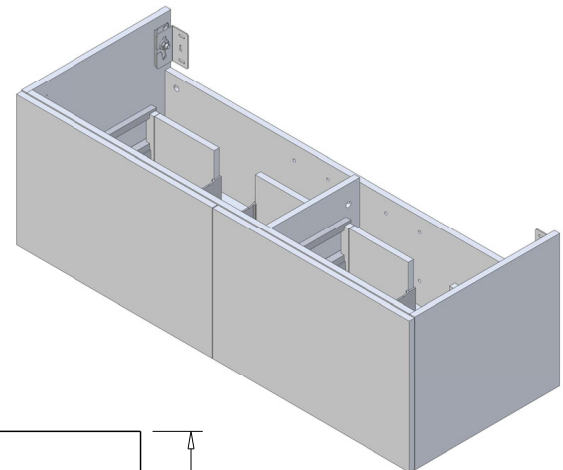

SPECIFICATION SHEET

Francisco Luxe 1200 2-Drawer Double Basin Wall Hung Vanity

Features

- 2-Drawer Wall Hung Vanity - Colour options below
- Full Extension Soft Close Drawers with Handles - Handle upgrade options available
- Designer Drawer Fronts - Four Drawer Front options
- Dimensions: H420 x W1200 x D465
- A variety of slab top options

*Note: Vessel basins are purchased separately.
Visit www.newtech.co.nz for the full range of vessel basin options.*

Technical Details

Note: All measurements shown are in millimetres. Sizes are nominal.

TOP VIEW

FRONT VIEW

SIDE VIEW

SPECIFICATION SHEET

Francisco Luxe Designer Drawer Fronts

BARNESLEY
18mm Inset Frame
Code: BL

PRESTON
60mm Inset Frame
Code: PT

TURNBERRY
Ripple Design Panel
Code: TB

NEWPORT
V-Groove Panels
Code: NP