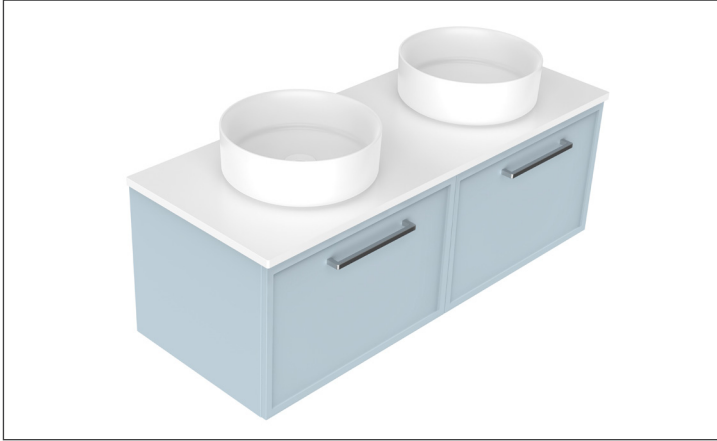

SPECIFICATION SHEET

Francisco Luxe 1200 2-Drawer Double Basin Wall Hung Vanity

Features

- 2-Drawer Wall Hung Vanity - Colour options below
- Full Extension Soft Close Drawers with Handles - Handle upgrade options available
- Designer Drawer Fronts - Four Drawer Front options
- Dimensions: H420 x W1200 x D465
- A variety of slab top options

*Note: Vessel basins are purchased separately.
Visit www.newtech.co.nz for the full range of vessel basin options.*

Technical Details

Note: All measurements shown are in millimetres. Sizes are nominal.

TOP VIEW

FRONT VIEW

SIDE VIEW

SPECIFICATION SHEET

Francisco Luxe Designer Drawer Fronts

BARNESLEY
18mm Inset Frame
Code: BL

PRESTON
60mm Inset Frame
Code: PT

TURNBERRY
Ripple Design Panel
Code: TB

NEWPORT
V-Groove Panels
Code: NP