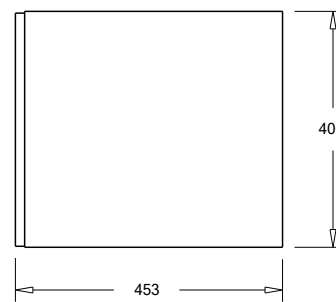

SPECIFICATION SHEET

Francisco Luxe 1200 2-Drawer Double Basin Wall Hung Vanity

Features

- 2-Drawer Wall Hung Vanity - Colour options below
- Full Extension Soft Close Drawers with Handles - Handle upgrade options available
- Designer Drawer Fronts - Four Drawer Front options
- Dimensions: H420 x W1200 x D465
- A variety of slab top options

*Note: Vessel basins are purchased separately.
Visit www.newtech.co.nz for the full range of vessel basin options.*

Technical Details

Note: All measurements shown are in millimetres. Sizes are nominal.

TOP VIEW

FRONT VIEW

SIDE VIEW

SPECIFICATION SHEET

Francisco Luxe Designer Drawer Fronts

BARNESLEY
18mm Inset Frame
Code: BL

PRESTON
60mm Inset Frame
Code: PT

TURNBERRY
Ripple Design Panel
Code: TB

NEWPORT
V-Groove Panels
Code: NP