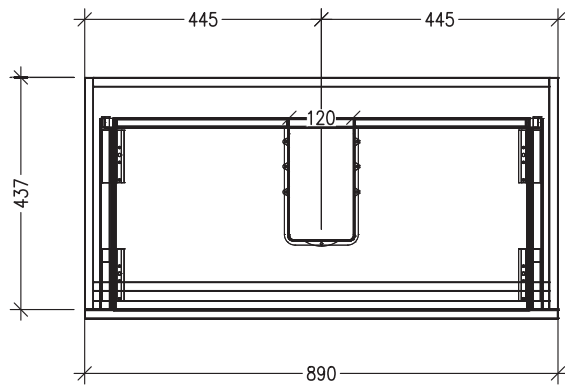

## Francisco 900 2-Drawer Floorstanding Vanity

Code: 6720

### Features

- 2-Drawer Floorstanding Vanity with Inset Basin
- Single Inset Basin
- Full Extension Soft Close Drawers with Handle - *Handle upgrade options available*
- Dimensions: H820 x W900 x D465

See [www.newtech.co.nz](http://www.newtech.co.nz) for the full range of basin, colour and extrusion options.

### Technical Details

Note: All measurements shown are in millimetres. Sizes are nominal.

TOP VIEW

FRONT VIEW

SIDE VIEW