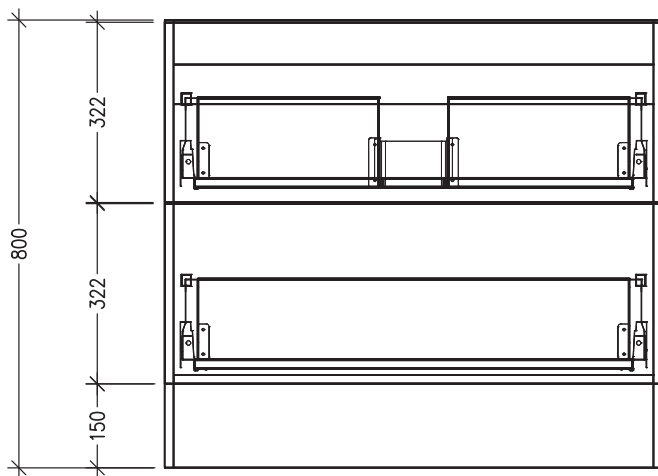

### Features

- 2-Drawer Floorstanding Vanity with Inset Basin
- Single Inset Basin
- Full Extension Soft Close Drawers with Handle - *Handle upgrade options available*
- Dimensions: H820 x W900 x D465

See [www.newtech.co.nz](http://www.newtech.co.nz) for the full range of basin, colour and extrusion options.

### Technical Details

Note: All measurements shown are in millimetres. Sizes are nominal.

TOP VIEW

FRONT VIEW

SIDE VIEW