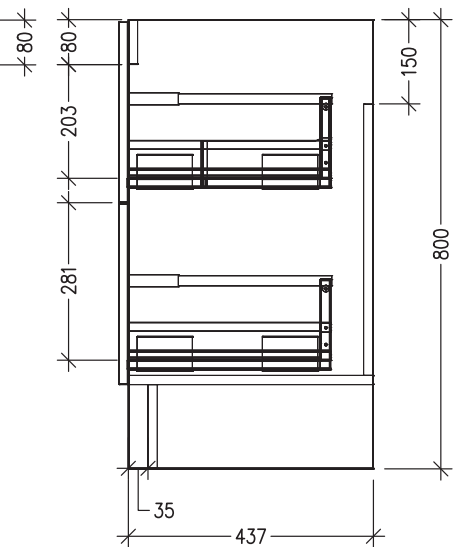

### Features

- 2-Drawer Floorstanding Vanity with Inset Basin
- Single Inset Basin
- Full Extension Soft Close Drawers with Handle - *Handle upgrade options available*
- Dimensions: H820 x W900 x D465

See [www.newtech.co.nz](http://www.newtech.co.nz) for the full range of basin, colour and extrusion options.

### Technical Details

Note: All measurements shown are in millimetres. Sizes are nominal.

TOP VIEW

FRONT VIEW

SIDE VIEW