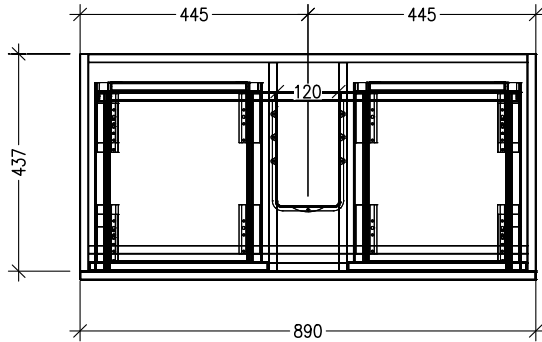

SPECIFICATION SHEET

Francisco 900 2-Drawer Floorstanding Vanity with cosmetic drawers

Newtech Code: COSLR,COSL,COSR

Technical Details

TOP VIEW

Note: Drawings shown are for COSLR. When COSL or COSR is selected please ignore the opposite cosmetic drawer in the drawings as the opposite side would be a full depth drawer.