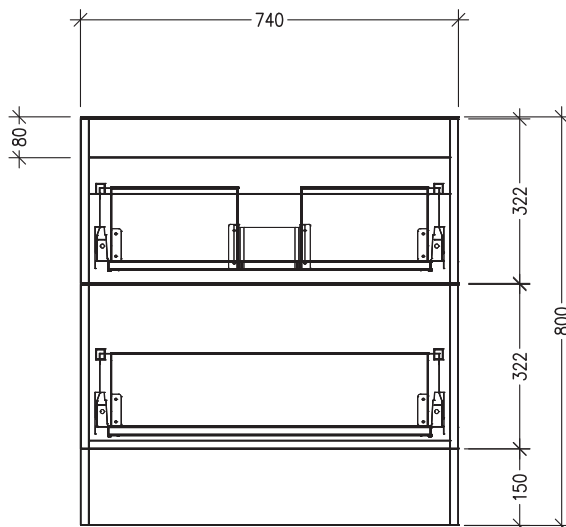

### Features

- 2-Drawer Floorstanding Vanity with Inset Basin
- Single Inset Basin
- Full Extension Soft Close Drawers with Handle - *Handle upgrade options available*
- Dimensions: H820 x W750 x D465

See [www.newtech.co.nz](http://www.newtech.co.nz) for the full range of basin, colour and extrusion options.

### Technical Details

Note: All measurements shown are in millimetres. Sizes are nominal.

TOP VIEW

FRONT VIEW

SIDE VIEW