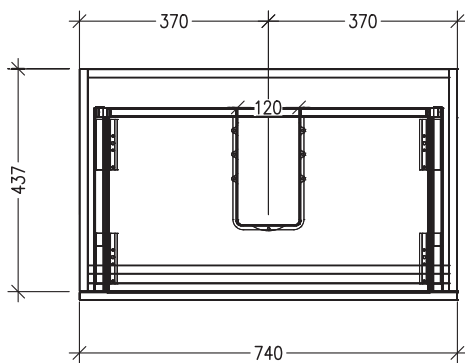

### Features

- 2-Drawer Floorstanding Vanity with Inset Basin
- Single Inset Basin
- Full Extension Soft Close Drawers with Handle - *Handle upgrade options available*
- Dimensions: H820 x W750 x D465

See [www.newtech.co.nz](http://www.newtech.co.nz) for the full range of basin, colour and extrusion options.

### Technical Details

Note: All measurements shown are in millimetres. Sizes are nominal.

TOP VIEW

FRONT VIEW

SIDE VIEW