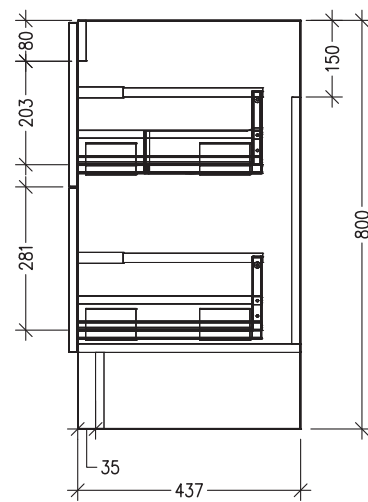

### Features

- 2-Drawer Floorstanding Vanity with Inset Basin
- Single Inset Basin
- Full Extension Soft Close Drawers with Handle - *Handle upgrade options available*
- Dimensions: H820 x W750 x D465

See [www.newtech.co.nz](http://www.newtech.co.nz) for the full range of basin, colour and extrusion options.

### Technical Details

Note: All measurements shown are in millimetres. Sizes are nominal.

TOP VIEW

FRONT VIEW

SIDE VIEW