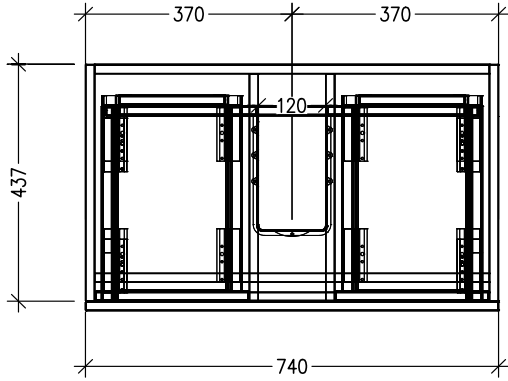

SPECIFICATION SHEET

Francisco 750 2-Drawer Floorstanding Vanity with cosmetic drawers

Newtech Code: COSLR,COSL,COSR

Technical Details

TOP VIEW