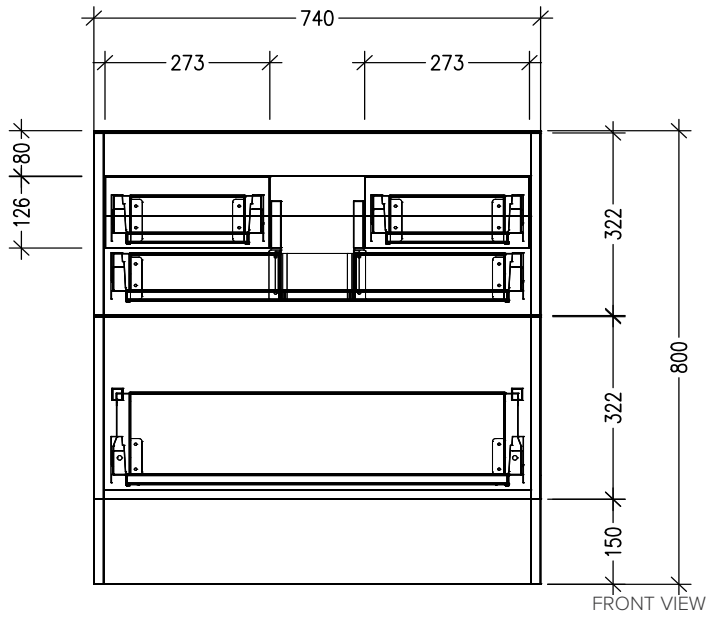

### Features

- 2-Drawer Floorstanding Vanity with Inset Basin
- Single Inset Basin
- Full Extension Soft Close Drawers with Handle - *Handle upgrade options available*
- Dimensions: H820 x W750 x D465

See [www.newtech.co.nz](http://www.newtech.co.nz) for the full range of basin, colour and extrusion options.

### Technical Details

Note: All measurements shown are in millimetres. Sizes are nominal.

TOP VIEW

FRONT VIEW

SIDE VIEW

### Technical Details

TOP VIEW

FRONT VIEW

Note: Drawings shown are for COSLR. When COSL or COSR is selected please ignore the opposite cosmetic drawer in the drawings as the opposite side would be a full depth drawer.