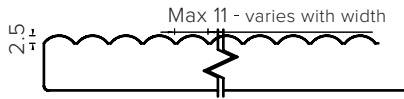

See www.newtech.co.nz for the full range of basin, colour and handle options.

Technical Details

Note: All measurements shown are in millimetres. Sizes are nominal.

TOP VIEW

FRONT VIEW

SIDE VIEW

SPECIFICATION SHEET

FRONT VIEW

SIDE VIEW

SPECIFICATION SHEET

Designer Drawer/Door Fronts

BARNSLEY
18mm Inset Frame
Code: BL

PRESTON
60mm Inset Frame
Code: PT

TURNBERRY
Ripple Design
Code: TB

NEWPORT
V-Groove Panels
Code: NP

MIAMI
Little Wave
Code: MI

LAUREL
Fluted Lines
Code: LU

LINCOLN
Fence Style
Code: LN

ASPEN
Scalloped Wave
Code: AP