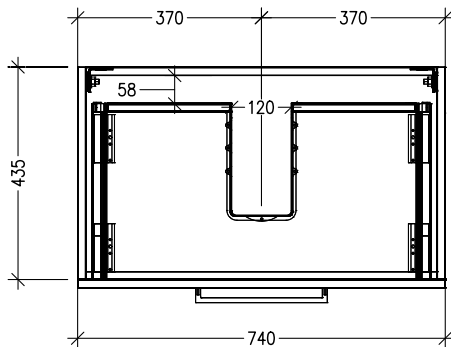

SPECIFICATION SHEET

Francisco 750 1-Drawer Wall Hung Vanity

Newtech Code: 4718

Features

- 1-Drawer Wall Hung Vanity with Inset Basin
- Single Inset Basin
- Full Extension Soft Close Drawers with Handle - *Handle upgrade options available*
- Designer Drawer Front
- Dimensions: H420 x W750 x D465

See www.newtech.co.nz for the full range of basin, colour and handle options.

Technical Details

Note: All measurements shown are in millimetres. Sizes are nominal.

TOP VIEW

FRONT VIEW

SIDE VIEW

SPECIFICATION SHEET

Francisco 750 1-Drawer Wall Hung Vanity with cosmetic drawers

Code: COSLR,COSL,COSR

Technical Details

TOP VIEW

Note: Drawings shown are for COSLR. When COSL or COSR is selected please ignore the opposite cosmetic drawer in the drawings as the opposite side would be a full depth drawer.

FRONT VIEW

SIDE VIEW

SPECIFICATION SHEET

Designer Drawer/Door Fronts

BARNSLEY
18mm Inset Frame
Code: BL

PRESTON
60mm Inset Frame
Code: PT

TURNBERRY
Ripple Design
Code: TB

NEWPORT
V-Groove Panels
Code: NP