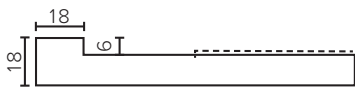

FRONT VIEW

SIDE VIEW

SPECIFICATION SHEET

Designer Drawer/Door Fronts

BARNSLEY
18mm Inset Frame
Code: BL

PRESTON
60mm Inset Frame
Code: PT

TURNBERRY
Ripple Design
Code: TB

NEWPORT
V-Groove Panels
Code: NP

MIAMI
Little Wave
Code: MI

LAUREL
Fluted Lines
Code: LU

LINCOLN
Fence Style
Code: LN

ASPEN
Scalloped Wave
Code: AP