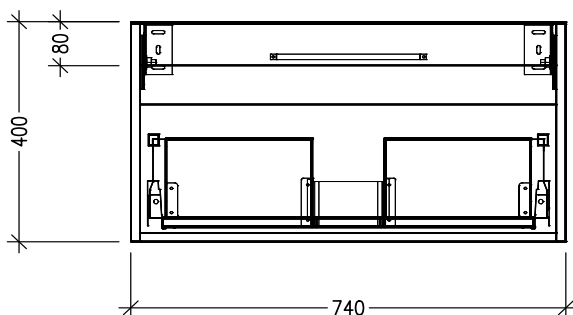

SPECIFICATION SHEET

Francisco 750 1-Drawer Wall Hung Vanity

Newtech Code: 4718

Features

- 1-Drawer Wall Hung Vanity with Inset Basin
- Single Inset Basin
- Full Extension Soft Close Drawers with Handle - *Handle upgrade options available*
- Designer Drawer Front
- Dimensions: H420 x W750 x D465

See www.newtech.co.nz for the full range of basin, colour and handle options.

Technical Details

Note: All measurements shown are in millimetres. Sizes are nominal.

TOP VIEW

FRONT VIEW

SIDE VIEW

SPECIFICATION SHEET

Francisco 750 1-Drawer Wall Hung Vanity with cosmetic drawers

Code: COSLR,COSL,COSR

Technical Details

TOP VIEW

Note: Drawings shown are for COSLR. When COSL or COSR is selected please ignore the opposite cosmetic drawer in the drawings as the opposite side would be a full depth drawer.

FRONT VIEW

SIDE VIEW

SPECIFICATION SHEET

Designer Drawer/Door Fronts

BARNSLEY
18mm Inset Frame
Code: BL

PRESTON
60mm Inset Frame
Code: PT

TURNBERRY
Ripple Design
Code: TB

NEWPORT
V-Groove Panels
Code: NP