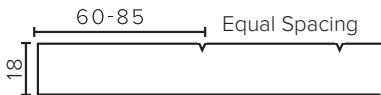

FRONT VIEW

SIDE VIEW

SPECIFICATION SHEET

Designer Drawer/Door Fronts

BARNSLEY
18mm Inset Frame
Code: BL

PRESTON
60mm Inset Frame
Code: PT

TURNBERRY
Ripple Design
Code: TB

NEWPORT
V-Groove Panels
Code: NP

MIAMI
Little Wave
Code: MI

LAUREL
Fluted Lines
Code: LU

LINCOLN
Fence Style
Code: LN

ASPEN
Scalloped Wave
Code: AP