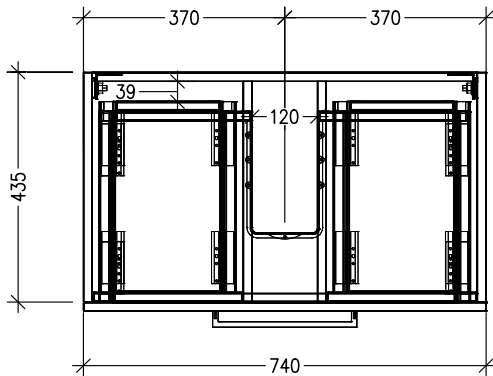

SPECIFICATION SHEET

Francisco 750 1-Drawer Wall Hung Vanity

Newtech Code: 4718

Features

- 1-Drawer Wall Hung Vanity with Inset Basin
- Single Inset Basin
- Full Extension Soft Close Drawers with Handle - *Handle upgrade options available*
- Designer Drawer Front
- Dimensions: H420 x W750 x D465

See www.newtech.co.nz for the full range of basin, colour and handle options.

Technical Details

Note: All measurements shown are in millimetres. Sizes are nominal.

TOP VIEW

FRONT VIEW

SIDE VIEW

SPECIFICATION SHEET

Francisco 750 1-Drawer Wall Hung Vanity with cosmetic drawers

Code: COSLR,COSL,COSR

Technical Details

TOP VIEW

Note: Drawings shown are for COSLR. When COSL or COSR is selected please ignore the opposite cosmetic drawer in the drawings as the opposite side would be a full depth drawer.

FRONT VIEW

SIDE VIEW

SPECIFICATION SHEET

Designer Drawer/Door Fronts

BARNSLEY
18mm Inset Frame
Code: BL

PRESTON
60mm Inset Frame
Code: PT

TURNBERRY
Ripple Design
Code: TB

NEWPORT
V-Groove Panels
Code: NP