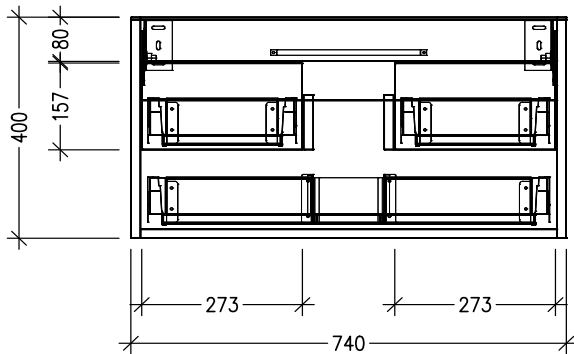

SPECIFICATION SHEET

Francisco 750 1-Drawer Wall Hung Vanity

Newtech Code: 4718

Features

- 1-Drawer Wall Hung Vanity with Inset Basin
- Single Inset Basin
- Full Extension Soft Close Drawers with Handle - *Handle upgrade options available*
- Designer Drawer Front
- Dimensions: H420 x W750 x D465

See www.newtech.co.nz for the full range of basin, colour and handle options.

Technical Details

Note: All measurements shown are in millimetres. Sizes are nominal.

TOP VIEW

FRONT VIEW

SIDE VIEW

SPECIFICATION SHEET

Francisco 750 1-Drawer Wall Hung Vanity with cosmetic drawers

Code: COSLR,COSL,COSR

Technical Details

TOP VIEW

Note: Drawings shown are for COSLR. When COSL or COSR is selected please ignore the opposite cosmetic drawer in the drawings as the opposite side would be a full depth drawer.

FRONT VIEW

SIDE VIEW

SPECIFICATION SHEET

Designer Drawer/Door Fronts

BARNSLEY
18mm Inset Frame
Code: BL

PRESTON
60mm Inset Frame
Code: PT

TURNBERRY
Ripple Design
Code: TB

NEWPORT
V-Groove Panels
Code: NP