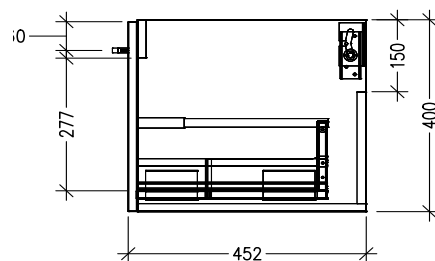

SPECIFICATION SHEET

Francisco 750 1-Drawer Wall Hung Vanity

Newtech Code: 4718

Features

- 1-Drawer Wall Hung Vanity with Inset Basin
- Single Inset Basin
- Full Extension Soft Close Drawers with Handle - *Handle upgrade options available*
- Designer Drawer Front
- Dimensions: H420 x W750 x D465

See www.newtech.co.nz for the full range of basin, colour and handle options.

Technical Details

Note: All measurements shown are in millimetres. Sizes are nominal.

TOP VIEW

FRONT VIEW

SIDE VIEW

SPECIFICATION SHEET

Francisco 750 1-Drawer Wall Hung Vanity with cosmetic drawers

Code: COSLR,COSL,COSR

Technical Details

TOP VIEW

Note: Drawings shown are for COSLR. When COSL or COSR is selected please ignore the opposite cosmetic drawer in the drawings as the opposite side would be a full depth drawer.

FRONT VIEW

SIDE VIEW

SPECIFICATION SHEET

Designer Drawer/Door Fronts

BARNSLEY
18mm Inset Frame
Code: BL

PRESTON
60mm Inset Frame
Code: PT

TURNBERRY
Ripple Design
Code: TB

NEWPORT
V-Groove Panels
Code: NP