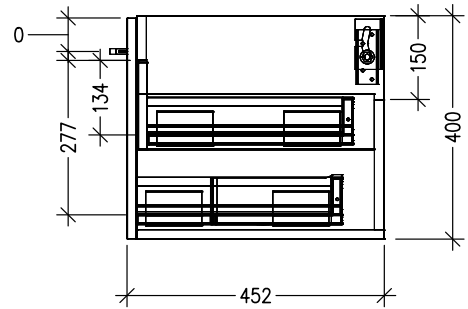

See www.newtech.co.nz for the full range of basin, colour and handle options.

Technical Details

Note: All measurements shown are in millimetres. Sizes are nominal.

TOP VIEW

FRONT VIEW

SIDE VIEW

SPECIFICATION SHEET

Francisco 750 1-Drawer Wall Hung Vanity with cosmetic drawers

Code: COSLR,COSL,COSR

Technical Details

TOP VIEW

Note: Drawings shown are for COSLR. When COSL or COSR is selected please ignore the opposite cosmetic drawer in the drawings as the opposite side would be a full depth drawer.

FRONT VIEW

SIDE VIEW

SPECIFICATION SHEET

Designer Drawer/Door Fronts

BARNSLEY
18mm Inset Frame
Code: BL

PRESTON
60mm Inset Frame
Code: PT

TURNBERRY
Ripple Design
Code: TB

NEWPORT
V-Groove Panels
Code: NP