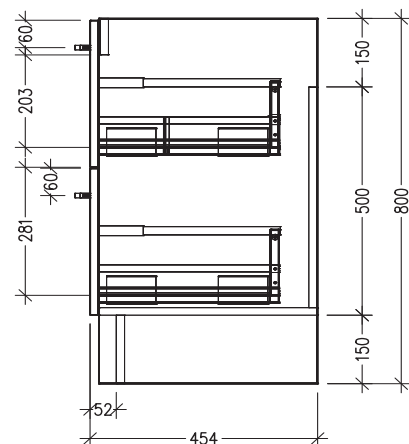

### Features

- 2-Drawer Floorstanding Vanity with Inset Basin
- Single Inset Basin
- Full Extension Soft Close Drawers with Handle - *Handle upgrade options available*
- Dimensions: H820 x W600 x D465

See [www.newtech.co.nz](http://www.newtech.co.nz) for the full range of basin, colour and extrusion options.

### Technical Details

Note: All measurements shown are in millimetres. Sizes are nominal.

TOP VIEW

FRONT VIEW

SIDE VIEW