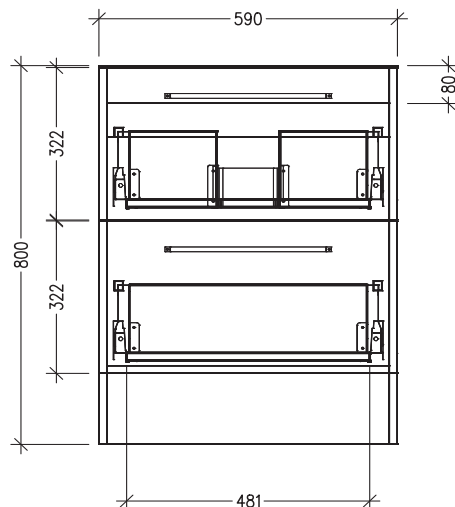

### Features

- 2-Drawer Floorstanding Vanity with Inset Basin
- Single Inset Basin
- Full Extension Soft Close Drawers with Handle - *Handle upgrade options available*
- Dimensions: H820 x W600 x D465

See [www.newtech.co.nz](http://www.newtech.co.nz) for the full range of basin, colour and extrusion options.

### Technical Details

Note: All measurements shown are in millimetres. Sizes are nominal.

TOP VIEW

FRONT VIEW

SIDE VIEW