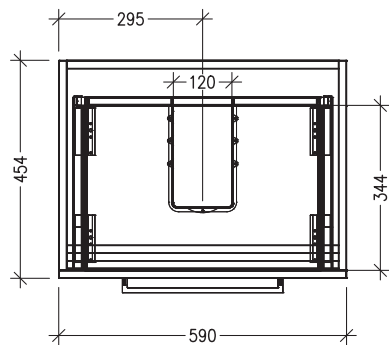

### Features

- 2-Drawer Floorstanding Vanity with Inset Basin
- Single Inset Basin
- Full Extension Soft Close Drawers with Handle - *Handle upgrade options available*
- Dimensions: H820 x W600 x D465

See [www.newtech.co.nz](http://www.newtech.co.nz) for the full range of basin, colour and extrusion options.

### Technical Details

Note: All measurements shown are in millimetres. Sizes are nominal.

TOP VIEW

FRONT VIEW

SIDE VIEW