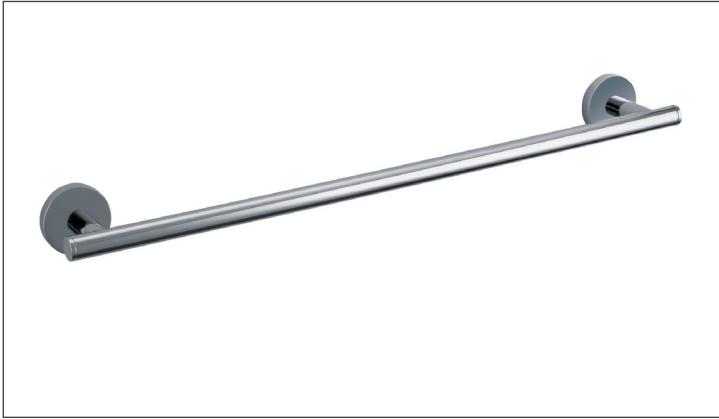

## Evoked Towel Bar 500mm

### Features

- Finish: Chrome, Matte Black, Brushed Nickel, Gunmetal, Brushed Brass, Brushed Copper and Matte White
- Dimensions: W498 X H48 X 64
- Hole to hole measurement 450mm

18" / 500mm  
9206

### Colour Options with Code (for 500mm bar - 9206)

Chrome  
9206

Matte Black  
9206B

Brushed Nickel  
9206NK

Gunmetal  
9206GM

Brushed Brass  
9206BB

Brushed Copper  
9206CP

Matte White  
9206MW