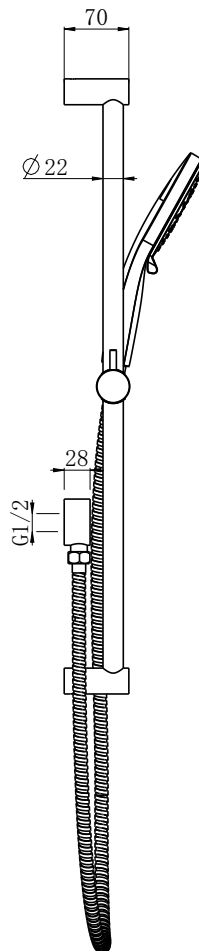

SPECIFICATION SHEET

Evoked Slide Shower

Code: ET6110

Product Details

- Available in 5 different colours:
 - Chrome (Mirror Chrome)
 - Brushed Nickel (304 Stainless Steel)
 - Black (Chrome Black - Scratch Resistant)
 - Gunmetal (PVD)
 - Brushed Brass (PVD)
- Material: Brass + Stainless Steel Sliding Bar
- Brass water outlet connector
- Minimum Pressure = 150kPa
- Maximum Operating Pressure = 500kPa (As per NZ Building Code AS/NZ 3500.01)
- Maximum Operating Temperature = 65 Degrees
- 1.5m Stainless Steel Shower Hose
- 3 Function ABS Shower Wand with Water Saving Device
- Watermark
- Wels Rating = 3 Star / 9 Litres per minute

Technical Details

Note: All measurements shown are in millimetres. Sizes are nominal.

FRONT VIEW

SIDE VIEW