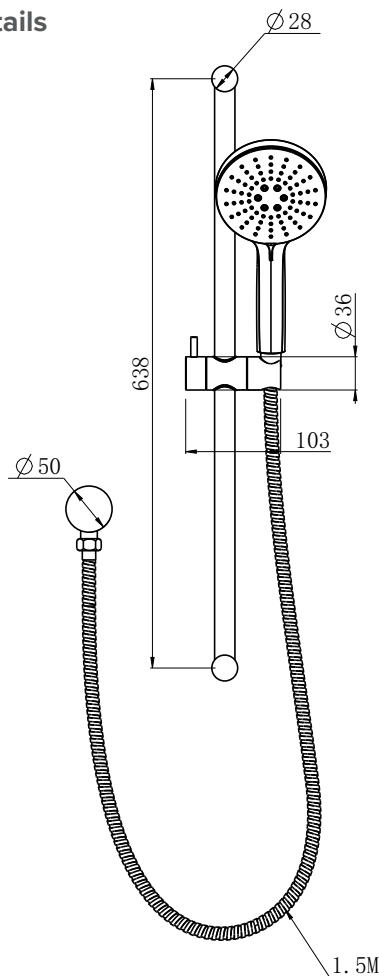

SPECIFICATION SHEET

Evoked Slide Shower

Code: ET6110

Product Details

- Available in 5 different colours:
 - Chrome (Mirror Chrome)
 - Brushed Nickel (304 Stainless Steel)
 - Black (Chrome Black - Scratch Resistant)
 - Gunmetal (PVD)
 - Brushed Brass (PVD)
- Material: Brass + Stainless Steel Sliding Bar
- Brass water outlet connector
- Minimum Pressure = 150kPa
- Maximum Operating Pressure = 500kPa (As per NZ Building Code AS/NZ 3500.01)
- Maximum Operating Temperature = 65 Degrees
- 1.5m Stainless Steel Shower Hose
- 3 Function ABS Shower Wand with Water Saving Device
- Watermark
- Wels Rating = 3 Star / 9 Litres per minute

Technical Details

Note: All measurements shown are in millimetres. Sizes are nominal.

FRONT VIEW

SIDE VIEW