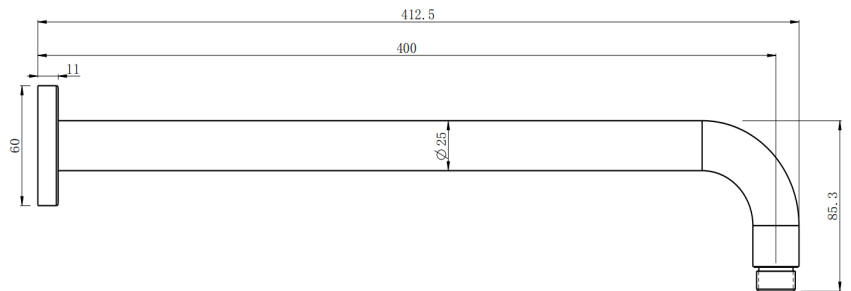

SPECIFICATION SHEET

Evoked Shower Rain Head (Wall Mount)

Newtech Code: ET6126

Product Details

- Available in 5 different colours:
 - Chrome (Mirror Chrome)
 - Brushed Nickel (304 Stainless Steel)
 - Black (Chrome Black - Scratch Resistant)
 - Gunmetal (PVD)
 - Brushed Brass (PVD)
- Material: Brass
- Tiltable Rain Head
- Minimum Pressure - 150kPa
- Maximum Operating Pressure = 500kPa (As per NZ Building Code AS/NZ 3500.01)
- Maximum Operating Temperature = 65°C
- 254mm ABS Shower Head with Water Saving Device
- Watermark
- WELs Rating = 3 Star / 9 Litres per minute
- Mains Pressure Only

Note: All measurements shown are in millimetres. Sizes are nominal.

Technical Details

FRONT VIEW

SIDE VIEW