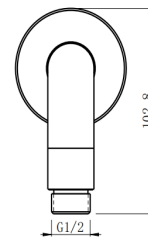

SPECIFICATION SHEET

Evoked Shower Rain Head (Wall Mount)

Newtech Code: ET6126

Product Details

- Available in 5 different colours:
 - Chrome (Mirror Chrome)
 - Brushed Nickel (304 Stainless Steel)
 - Black (Chrome Black - Scratch Resistant)
 - Gunmetal (PVD)
 - Brushed Brass (PVD)
- Material: Brass
- Tiltable Rain Head
- Minimum Pressure - 150kPa
- Maximum Operating Pressure = 500kPa (As per NZ Building Code AS/NZ 3500.01)
- Maximum Operating Temperature = 65°C
- 254mm ABS Shower Head with Water Saving Device
- Watermark
- WELs Rating = 3 Star / 9 Litres per minute
- Mains Pressure Only

Note: All measurements shown are in millimetres. Sizes are nominal.

Technical Details

FRONT VIEW

SIDE VIEW