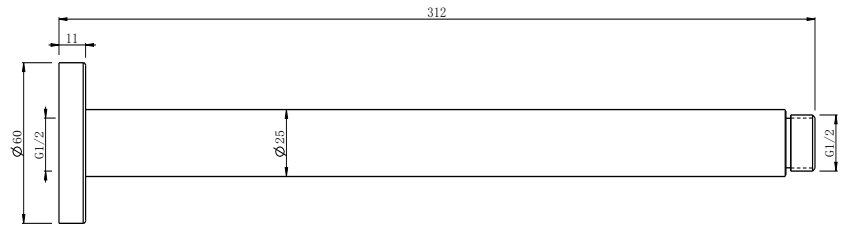

SPECIFICATION SHEET

Evoked Shower Rain Head (Ceiling Mount)

Newtech Code: ET6128

Product Details

- Available in 5 different colours:
 - Chrome (Mirror Chrome)
 - Brushed Nickel (304 Stainless Steel)
 - Black (Chrome Black - Scratch Resistant)
 - Gunmetal (PVD)
 - Brushed Brass (PVD)
- Material: Brass
- Tiltable Rain Head
- Minimum Pressure - 150kPa
- Maximum Operating Pressure = 500kPa (As per NZ Building Code AS/NZ 3500.01)
- Maximum Operating Temperature = 65°C
- 254mm ABS Shower Head with Water Saving Device
- Watermark
- WELs Rating = 3 Star / 9 Litres per minute
- Mains Pressure Only

Note: All measurements shown are in millimetres. Sizes are nominal.

Technical Details

SIDE VIEW

FRONT VIEW