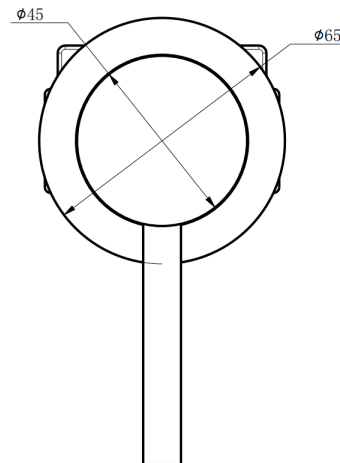

### Product Details

- Available in 5 different colours:
  - Chrome (Mirror Chrome)
  - Brushed Nickel (304 Stainless Steel)
  - Black (Chrome Black - Scratch Resistant)
  - Gunmetal (PVD)
  - Brushed Brass (PVD)
- 304 Stainless Steel Faucet Body and Casting Handle
- Lead-Free Stainless Steel Tapware (Materials comply with AS/NZS 4020:2018 for products in contact with drinking water)
- Minimum Pressure = 150kPa
- Maximum Operating Pressure = 500kPa (As per NZ Building Code AS/NZ 3500.01)
- Maximum Operating Temperature = 65 Degrees
- Ø35 Sedal Ceramic Cartridge
- Watermark
- Mains Pressure Only
- Faceplate = Ø65mm

### Technical Details

Note: All measurements shown are in millimetres. Sizes are nominal.

SIDE VIEW

FRONT VIEW