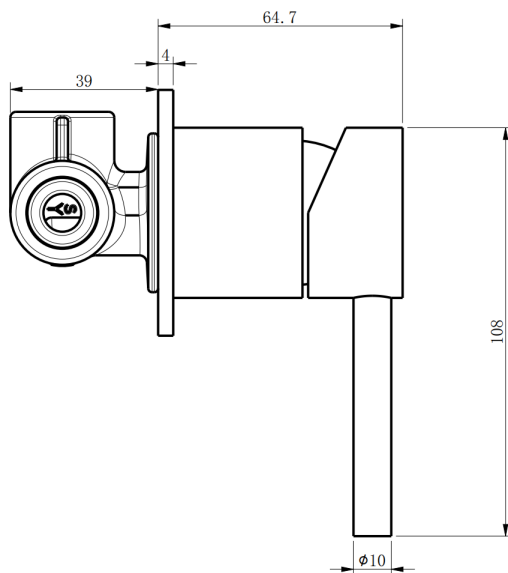

## Evoked Shower/Bath Mixer

Code: ET6106

### Product Details

- Available in 5 different colours:
  - Chrome (Mirror Chrome)
  - Brushed Nickel (304 Stainless Steel)
  - Black (Chrome Black - Scratch Resistant)
  - Gunmetal (PVD)
  - Brushed Brass (PVD)
- 304 Stainless Steel Faucet Body and Casting Handle
- Lead-Free Stainless Steel Tapware (Materials comply with AS/NZS 4020:2018 for products in contact with drinking water)
- Minimum Pressure = 150kPa
- Maximum Operating Pressure = 500kPa (As per NZ Building Code AS/NZ 3500.01)
- Maximum Operating Temperature = 65 Degrees
- Ø35 Sedal Ceramic Cartridge
- Watermark
- Mains Pressure Only
- Faceplate = Ø65mm

### Technical Details

Note: All measurements shown are in millimetres. Sizes are nominal.

SIDE VIEW

FRONT VIEW