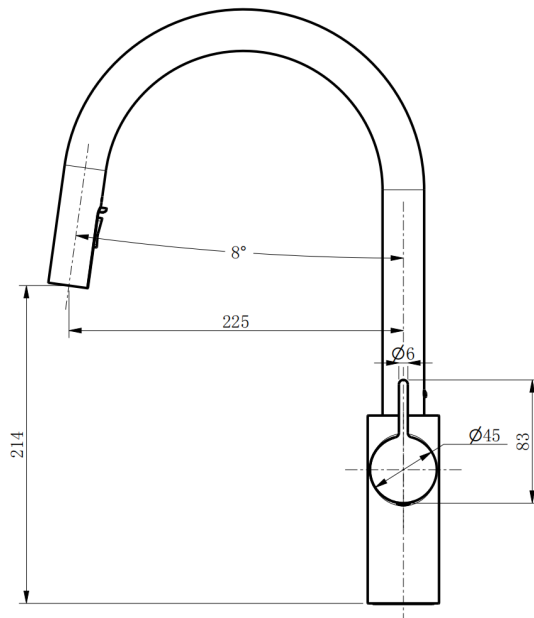

## Evoked Gooseneck Pull Out Sink Mixer

Code: ET6122

### Features

- Ø35 Sedal ceramic cartridge.
- 304 SS solid faucet body, 304 SS casting handle, 304 SS pipe:Ø28
- Two way ABS spray head with Watermark Neoperl Aerator.
- Watermark Neoperl check valve.
- Watermark Neoperl flow limiting check valve, 6-star flow.
- 1.8m pull out tube
- Watermark Two 1"600mm 304 SS flexible hoses.
- Lead-Free Stainless Steel Tapware (Materials comply with AS/NZS 4020:2018 for products in contact with drinking water)
- Available in 5 different colours
- Dimensions: H400 x W225 x D28
- Cold Start technology

### Technical Details

Note: All measurements shown are in millimetres. Sizes are nominal.

SIDE VIEW

FRONT VIEW