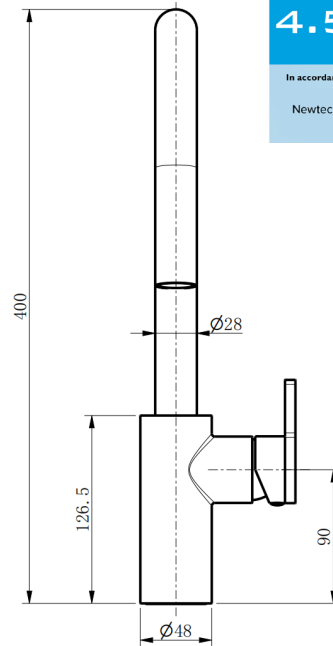

### Features

- Ø35 Sedal ceramic cartridge.
- 304 SS solid faucet body, 304 SS casting handle, 304 SS pipe:Ø28
- Two way ABS spray head with Watermark Neoperl Aerator.
- Watermark Neoperl check valve.
- Watermark Neoperl flow limiting check valve, 6-star flow.
- 1.8m pull out tube
- Watermark Two 1"600mm 304 SS flexible hoses.
- Lead-Free Stainless Steel Tapware (Materials comply with AS/NZS 4020:2018 for products in contact with drinking water)
- Available in 5 different colours
- Dimensions: H400 x W225 x D28
- Cold Start technology

### Technical Details

Note: All measurements shown are in millimetres. Sizes are nominal.

SIDE VIEW

FRONT VIEW