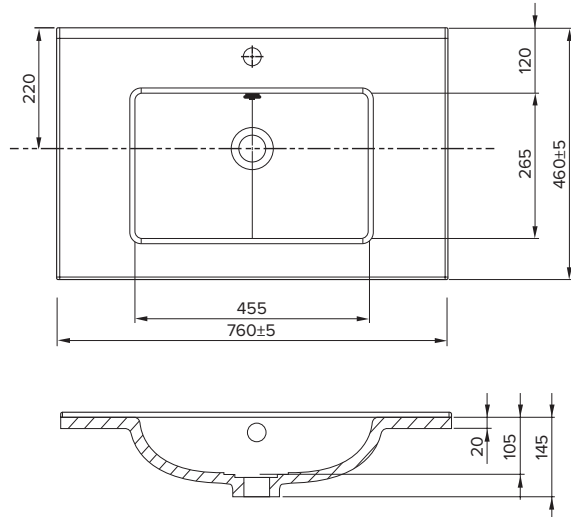

### 600mm Basin

Vitreous China with overflow  
Gloss White - VC

W600 x D465 x H20

### 750mm Basin

Vitreous China with overflow  
Gloss White - VC

W760 x D465 x H20

### 900mm Basin

Vitreous China with overflow  
Gloss White - VC

W910 x D465 x H20

### 1200mm Double Basin

Vitreous China with overflow  
Gloss White - VC

W1210 x D465 x H20