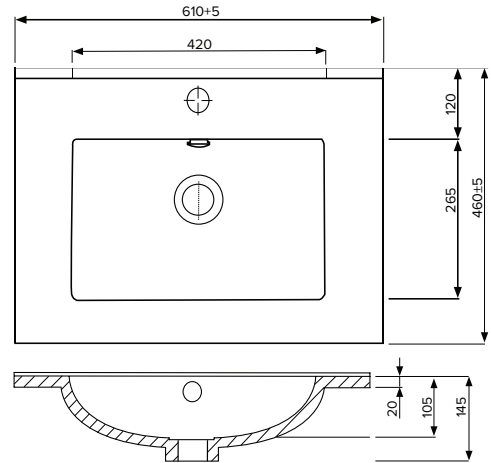

### 600mm Basin

Vitreous China with overflow  
Gloss White - VC

W600 x D465 x H20

### 750mm Basin

Vitreous China with overflow  
Gloss White - VC

W760 x D465 x H20

### 1200mm Single Basin

Vitreous China with overflow  
Gloss White - VC

W1200 x D465 x H20

### 1200mm Double Basin

Vitreous China with overflow  
Gloss White - VC

W1210 x D465 x H20