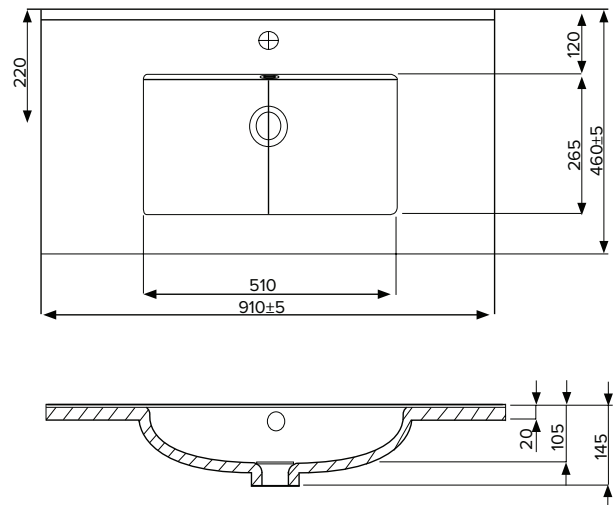

### 600mm Basin

Vitreous China with overflow  
Gloss White - VC

W600 x D465 x H20

### 750mm Basin

Vitreous China with overflow  
Gloss White - VC

W760 x D465 x H20

### 900mm Basin

Vitreous China with overflow  
Gloss White - VC

W910 x D465 x H20

### 1200mm Double Basin

Vitreous China with overflow  
Gloss White - VC

W1210 x D465 x H20