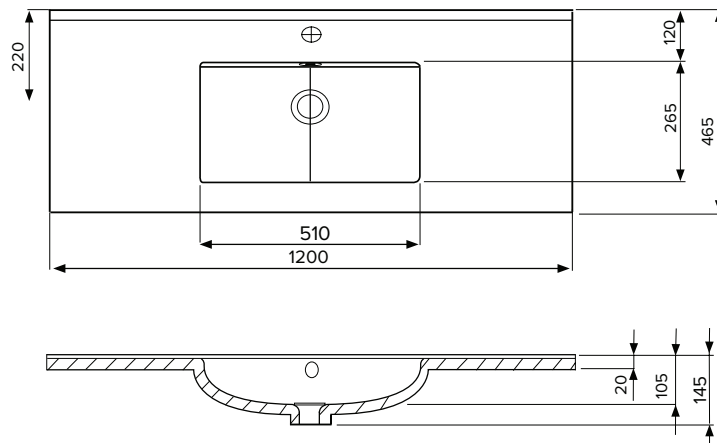

### 600mm Basin

Vitreous China with overflow  
Gloss White - VC

W600 x D465 x H20

### 750mm Basin

Vitreous China with overflow  
Gloss White - VC

W760 x D465 x H20

### 900mm Basin

Vitreous China with overflow  
Gloss White - VC

W910 x D465 x H20

### 1200mm Double Basin

Vitreous China with overflow  
Gloss White - VC

W1210 x D465 x H20