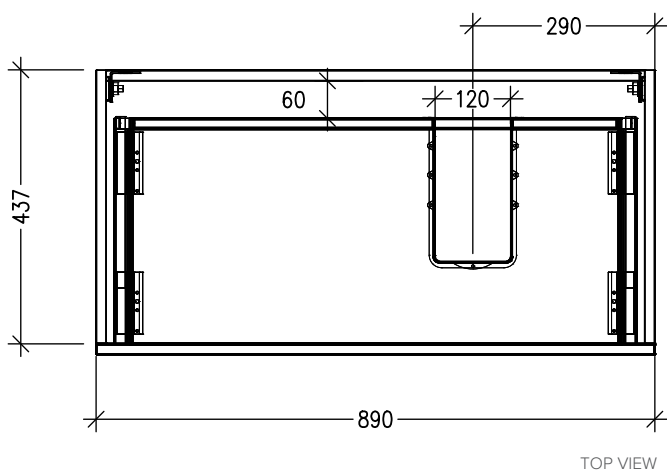

SPECIFICATION SHEET

Citi 900mm 2 Drawer Wall Vanity, Right Offset Basin

Features

- Wall Hung
- 2 Drawers
- Right Offset Basin
- Laminate Woodgrain & Solid Colours on MR Board
- Dimensions: H670 x W900 x D465
- Plumbing provision has been allowed for with a 60mm space behind lower drawer. Note lower drawer DOES NOT have a plumbing cutout and is designed to offer full storage space.

Technical Details

Note: All measurements shown are in millimetres. Sizes are nominal.

TOP VIEW

FRONT VIEW

SIDE VIEW

SPECIFICATION SHEET

900 Via Right Offset Basin

StoneCast with Overflow
Gloss White - VIARGW
Matte White - VIARMW
W900 x D460 x H20