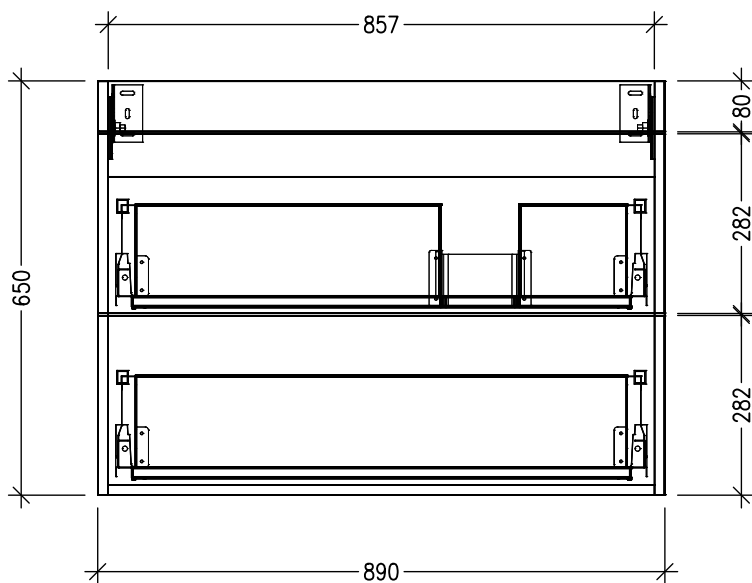

SPECIFICATION SHEET

Citi 900mm 2 Drawer Wall Vanity, Right Offset Basin

Features

- Wall Hung
- 2 Drawers
- Right Offset Basin
- Laminate Woodgrain & Solid Colours on MR Board
- Dimensions: H670 x W900 x D465
- Plumbing provision has been allowed for with a 60mm space behind lower drawer. Note lower drawer DOES NOT have a plumbing cutout and is designed to offer full storage space.

Technical Details

Note: All measurements shown are in millimetres. Sizes are nominal.

TOP VIEW

FRONT VIEW

SIDE VIEW

SPECIFICATION SHEET

900 Via Right Offset Basin

StoneCast with Overflow
Gloss White - VIARGW
Matte White - VIARMW
W900 x D460 x H20