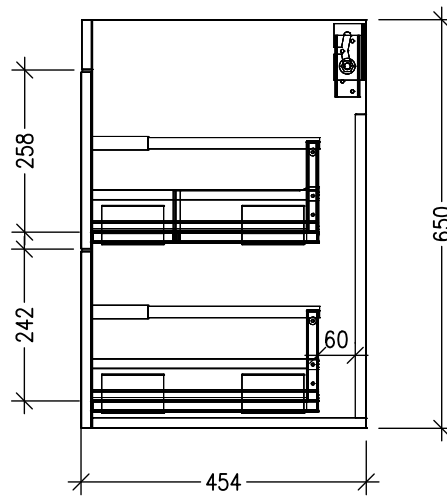

SPECIFICATION SHEET

Citi 900mm 2 Drawer Wall Vanity, Right Offset Basin

Features

- Wall Hung
- 2 Drawers
- Right Offset Basin
- Laminate Woodgrain & Solid Colours on MR Board
- Dimensions: H670 x W900 x D465
- Plumbing provision has been allowed for with a 60mm space behind lower drawer. Note lower drawer DOES NOT have a plumbing cutout and is designed to offer full storage space.

Technical Details

Note: All measurements shown are in millimetres. Sizes are nominal.

TOP VIEW

FRONT VIEW

SIDE VIEW

SPECIFICATION SHEET

900 Via Right Offset Basin

StoneCast with Overflow
Gloss White - VIARGW
Matte White - VIARMW
W900 x D460 x H20