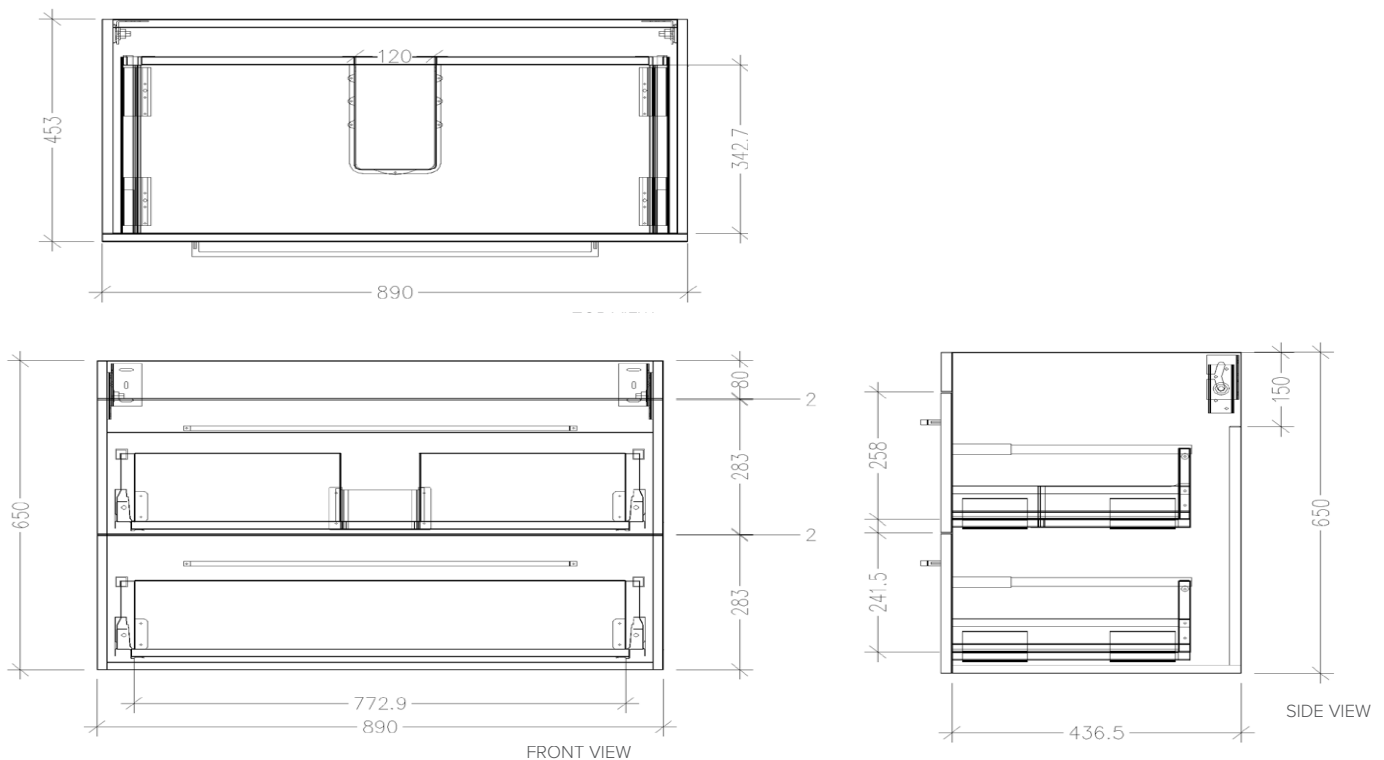

## Citi 900mm 2 Drawer Wall Vanity

### Features

- Wall Hung
- 2 Drawers
- Single Basin
- Laminate Woodgrain & Solid Colours on MR Board
- Dimensions: H670 x W900 x D465
- Plumbing provision has been allowed for with a 60mm space behind lower drawer. Note lower drawer DOES NOT have a plumbing cutout and is designed to offer full storage space.

### Technical Details

Note: All measurements shown are in millimetres. Sizes are nominal.

## 900mm Basin Options