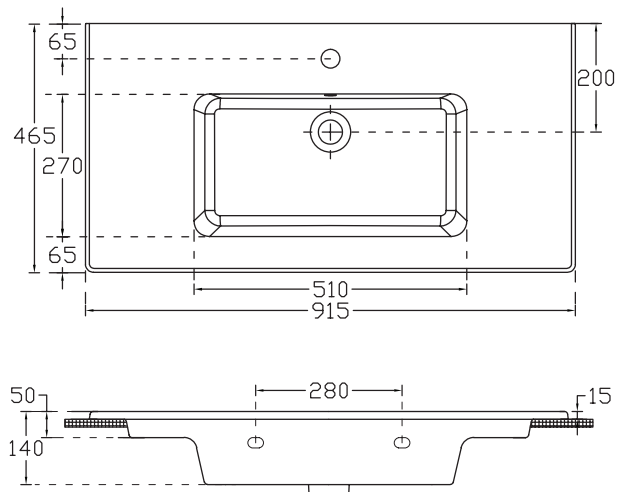

### Technical Details

Note: All measurements shown are in millimetres. Sizes are nominal.

### Ponti

StoneCast with overflow  
Gloss White - PO

W904 x D460 x H50

### Vercelli

Vitreous China with overflow  
Gloss White - VE

W915 x D465 x H15

## 900mm Basin Options