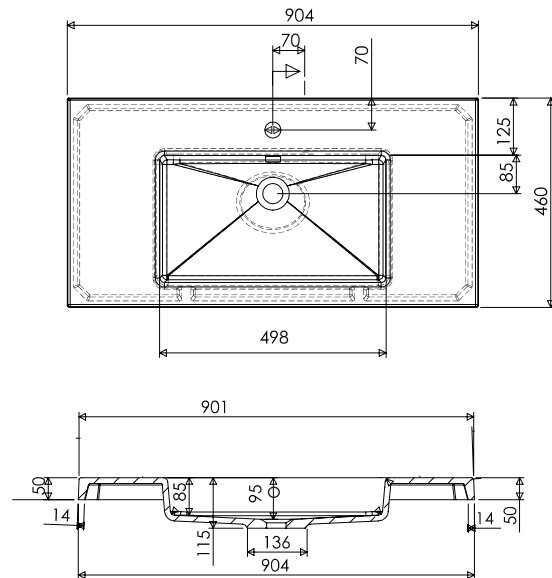

### Features

- Wall Hung
- 2 Drawers
- Single Basin
- Laminate Woodgrain & Solid Colours on MR Board
- Dimensions: H670 x W900 x D465
- Plumbing provision has been allowed for with a 60mm space behind lower drawer. Note lower drawer DOES NOT have a plumbing cutout and is designed to offer full storage space.

### Technical Details

Note: All measurements shown are in millimetres. Sizes are nominal.

### Vercelli

Vitreous China with overflow  
Gloss White - VE

W915 x D465 x H15

## 900mm Basin Options