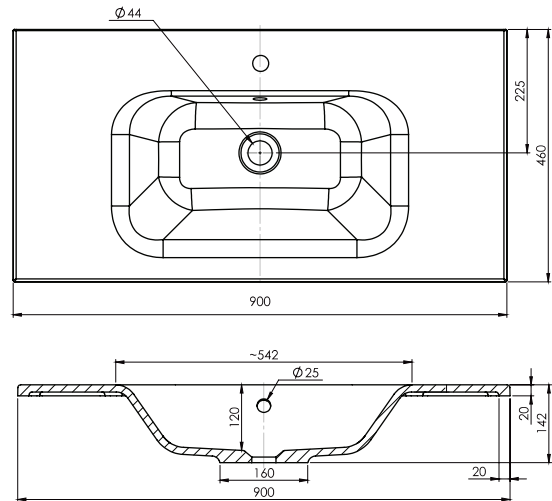

SPECIFICATION SHEET

Citi 900mm 2 Drawer Floor Vanity

Features

- Floorstanding
- 2 Drawers
- Single Basin
- Laminate Woodgrain & Solid Colours on MR Board
- Dimensions: H820 x W900 x D465
- Floor plumbing provision has been allowed for with a 60mm space behind lower drawer. Note lower drawer DOES NOT have a plumbing cutout and is designed to offer full storage space.
- **Optional: Floor plumbing waste provision in bottom drawer [88515] - Additional cost applies**

Technical Details

Note: All measurements shown are in millimetres. Sizes are nominal.

TOP VIEW

FRONT VIEW

SIDE VIEW

SPECIFICATION SHEET

900mm Basin Options

Via

StoneCast with overflow
Gloss White - VIA
Matte White - VIAMW

W900 x D460 x H20

Ponti

StoneCast with overflow
Gloss White - PO

W904 x D460 x H50

Vercelli

Vitreous China with overflow
Gloss White - VE

W915 x D465 x H15

SPECIFICATION SHEET

900mm Basin Options

Clasico

Vitreous China with overflow
Gloss White - VC

W910 x D465 x H20