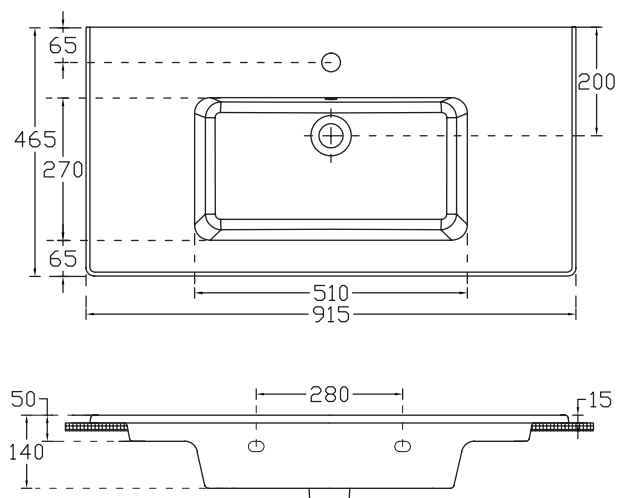

SPECIFICATION SHEET

Citi 900mm 2 Drawer Floor Vanity

Features

- Floorstanding
- 2 Drawers
- Single Basin
- Laminate Woodgrain & Solid Colours on MR Board
- Dimensions: H820 x W900 x D465
- Floor plumbing provision has been allowed for with a 60mm space behind lower drawer. Note lower drawer DOES NOT have a plumbing cutout and is designed to offer full storage space.
- **Optional: Floor plumbing waste provision in bottom drawer [88515] - Additional cost applies**

Technical Details

Note: All measurements shown are in millimetres. Sizes are nominal.

TOP VIEW

FRONT VIEW

SIDE VIEW

SPECIFICATION SHEET

900mm Basin Options

Via

SPECIFICATION SHEET

900mm Basin Options

Clasico

Vitreous China with overflow
Gloss White - VC

W910 x D465 x H20