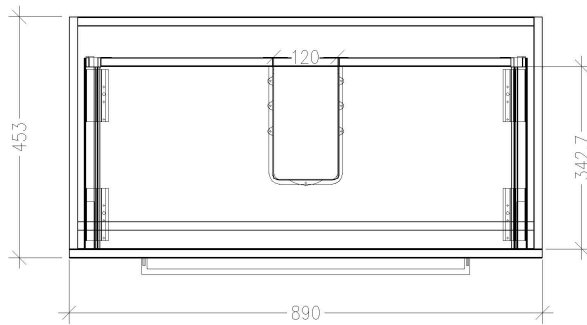

SPECIFICATION SHEET

Citi 900mm 2 Drawer Floor Vanity

Features

- Floorstanding
- 2 Drawers
- Single Basin
- Laminate Woodgrain & Solid Colours on MR Board
- Dimensions: H820 x W900 x D465
- Floor plumbing provision has been allowed for with a 60mm space behind lower drawer. Note lower drawer DOES NOT have a plumbing cutout and is designed to offer full storage space.
- **Optional: Floor plumbing waste provision in bottom drawer [88515] - Additional cost applies**

Technical Details

Note: All measurements shown are in millimetres. Sizes are nominal.

TOP VIEW

FRONT VIEW

SIDE VIEW

SPECIFICATION SHEET

900mm Basin Options

Via

StoneCast with overflow
Gloss White - VIA
Matte White - VIAMW

W900 x D460 x H20

Ponti

StoneCast with overflow
Gloss White - PO

W904 x D460 x H50

Vercelli

Vitreous China with overflow
Gloss White - VE

W915 x D465 x H15

SPECIFICATION SHEET

900mm Basin Options

Clasico

Vitreous China with overflow
Gloss White - VC

W910 x D465 x H20