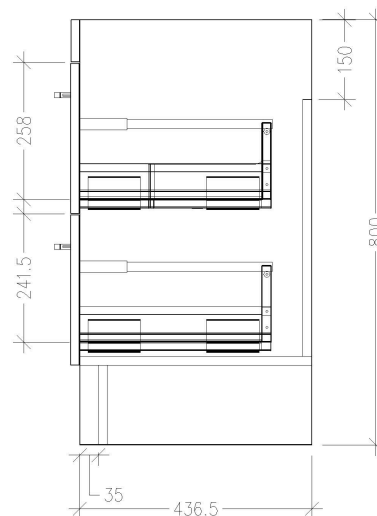

SPECIFICATION SHEET

Citi 900mm 2 Drawer Floor Vanity

Features

- Floorstanding
- 2 Drawers
- Single Basin
- Laminate Woodgrain & Solid Colours on MR Board
- Dimensions: H820 x W900 x D465
- Floor plumbing provision has been allowed for with a 60mm space behind lower drawer. Note lower drawer DOES NOT have a plumbing cutout and is designed to offer full storage space.
- **Optional: Floor plumbing waste provision in bottom drawer [88515] - Additional cost applies**

Technical Details

Note: All measurements shown are in millimetres. Sizes are nominal.

TOP VIEW

FRONT VIEW

SIDE VIEW

SPECIFICATION SHEET

900mm Basin Options

Via

StoneCast with overflow
Gloss White - VIA
Matte White - VIAMW

W900 x D460 x H20

Ponti

StoneCast with overflow
Gloss White - PO

W904 x D460 x H50

Vercelli

Vitreous China with overflow
Gloss White - VE

W915 x D465 x H15

SPECIFICATION SHEET

900mm Basin Options

Clasico

Vitreous China with overflow
Gloss White - VC

W910 x D465 x H20