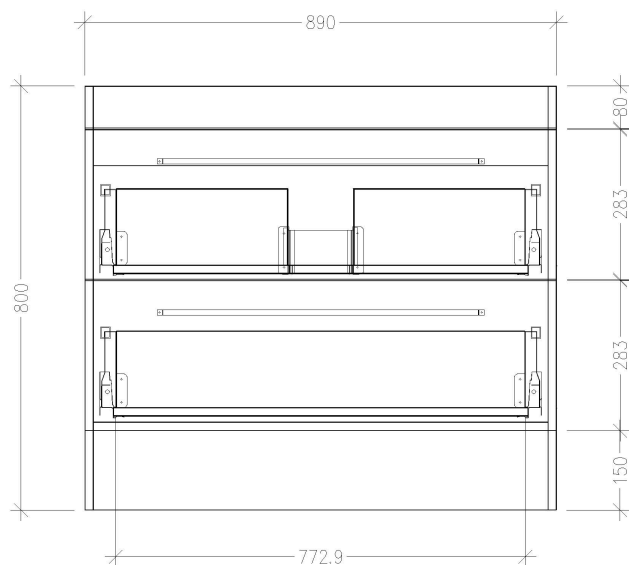

SPECIFICATION SHEET

Citi 900mm 2 Drawer Floor Vanity

Features

- Floorstanding
- 2 Drawers
- Single Basin
- Laminate Woodgrain & Solid Colours on MR Board
- Dimensions: H820 x W900 x D465
- Floor plumbing provision has been allowed for with a 60mm space behind lower drawer. Note lower drawer DOES NOT have a plumbing cutout and is designed to offer full storage space.
- **Optional: Floor plumbing waste provision in bottom drawer [88515] - Additional cost applies**

Technical Details

Note: All measurements shown are in millimetres. Sizes are nominal.

TOP VIEW

FRONT VIEW

SIDE VIEW

SPECIFICATION SHEET

900mm Basin Options

Via

StoneCast with overflow
Gloss White - VIA
Matte White - VIAMW

W900 x D460 x H20

Ponti

StoneCast with overflow
Gloss White - PO

W904 x D460 x H50

Vercelli

Vitreous China with overflow
Gloss White - VE

W915 x D465 x H15

SPECIFICATION SHEET

900mm Basin Options

Clasico

Vitreous China with overflow
Gloss White - VC

W910 x D465 x H20