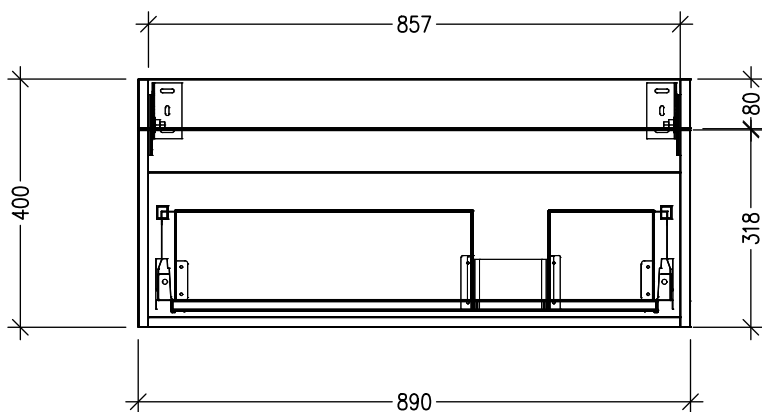

SPECIFICATION SHEET

Citi 900mm 1 Drawer Wall Vanity, Right Offset Basin

Features

- Wall Hung
- 1 Drawer
- Single Right Offset Basin
- Laminate Woodgrain & Solid Colours on MR Board
- Dimensions: H420 x W900 x D465

Technical Details

Note: All measurements shown are in millimetres. Sizes are nominal.

TOP VIEW

FRONT VIEW

SIDE VIEW

SPECIFICATION SHEET

900 Via Right Offset Basin

StoneCast with Overflow
Gloss White - VIARGW
Matte White - VIARMW
W900 x D460 x H20