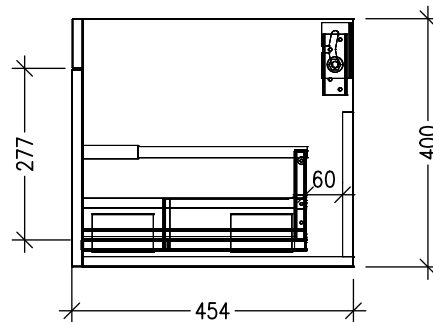

SPECIFICATION SHEET

Citi 900mm 1 Drawer Wall Vanity, Right Offset Basin

Features

- Wall Hung
- 1 Drawer
- Single Right Offset Basin
- Laminate Woodgrain & Solid Colours on MR Board
- Dimensions: H420 x W900 x D465

Technical Details

Note: All measurements shown are in millimetres. Sizes are nominal.

TOP VIEW

FRONT VIEW

SIDE VIEW

SPECIFICATION SHEET

900 Via Right Offset Basin

StoneCast with Overflow
Gloss White - VIARGW
Matte White - VIARMW
W900 x D460 x H20