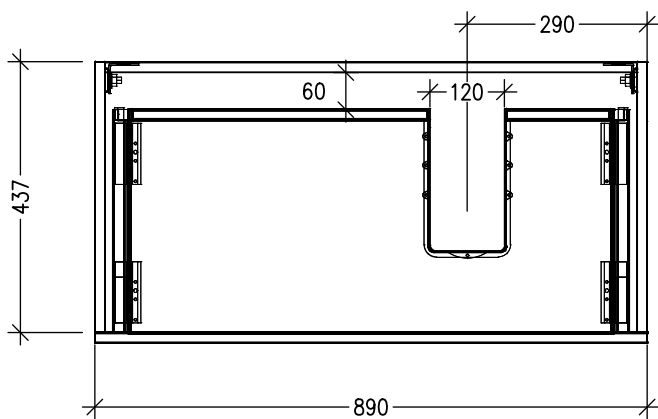

SPECIFICATION SHEET

Citi 900mm 1 Drawer Wall Vanity, Right Offset Basin

Features

- Wall Hung
- 1 Drawer
- Single Right Offset Basin
- Laminate Woodgrain & Solid Colours on MR Board
- Dimensions: H420 x W900 x D465

Technical Details

Note: All measurements shown are in millimetres. Sizes are nominal.

TOP VIEW

FRONT VIEW

SIDE VIEW

SPECIFICATION SHEET

900 Via Right Offset Basin

StoneCast with Overflow
Gloss White - VIARGW
Matte White - VIARMW
W900 x D460 x H20