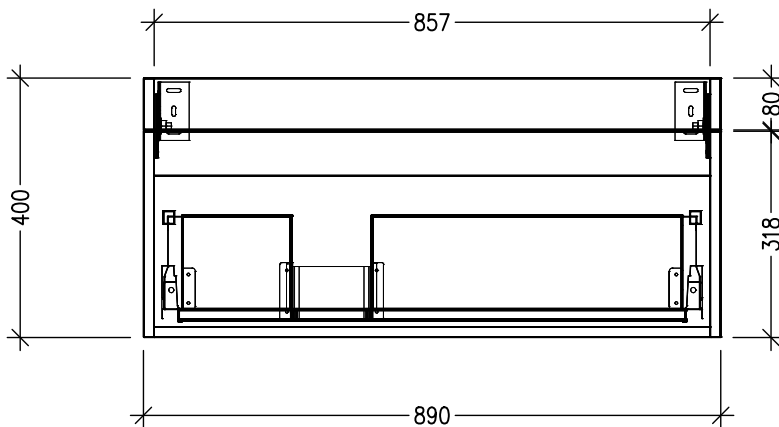

SPECIFICATION SHEET

Citi 900mm 1 Drawer Wall Vanity, Left Offset Basin

Features

- Wall Hung
- 1 Drawer
- Single Left Offset Basin
- Laminate Woodgrain & Solid Colours on MR Board
- Dimensions: H420 x W900 x D465

Technical Details

Note: All measurements shown are in millimetres. Sizes are nominal.

TOP VIEW

FRONT VIEW

SIDE VIEW