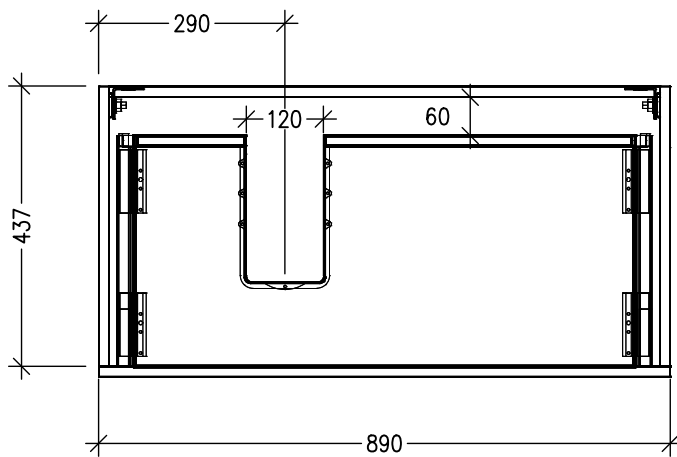

SPECIFICATION SHEET

Citi 900mm 1 Drawer Wall Vanity, Left Offset Basin

Features

- Wall Hung
- 1 Drawer
- Single Left Offset Basin
- Laminate Woodgrain & Solid Colours on MR Board
- Dimensions: H420 x W900 x D465

Technical Details

Note: All measurements shown are in millimetres. Sizes are nominal.

TOP VIEW

FRONT VIEW

SIDE VIEW