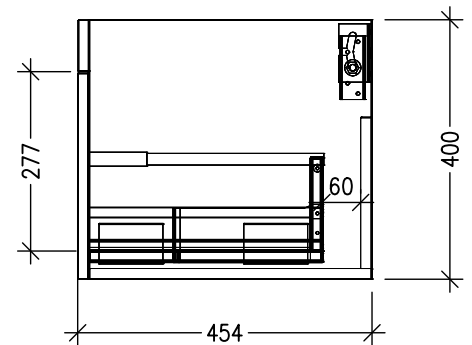

SPECIFICATION SHEET

Citi 900mm 1 Drawer Wall Vanity, Left Offset Basin

Features

- Wall Hung
- 1 Drawer
- Single Left Offset Basin
- Laminate Woodgrain & Solid Colours on MR Board
- Dimensions: H420 x W900 x D465

Technical Details

Note: All measurements shown are in millimetres. Sizes are nominal.

TOP VIEW

FRONT VIEW

SIDE VIEW