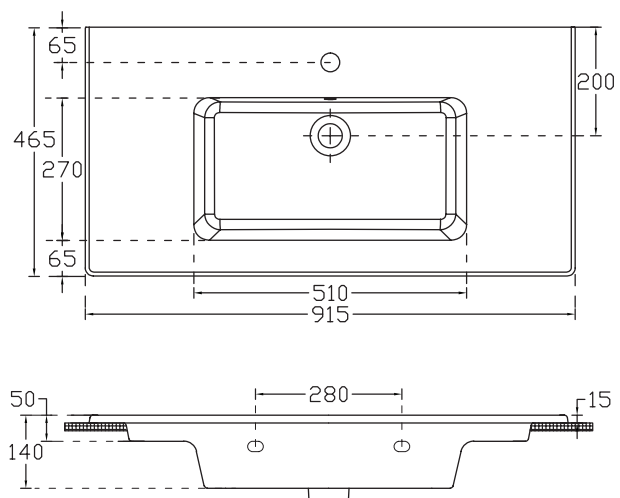

SPECIFICATION SHEET

Citi 900mm 1 Drawer Wall Vanity

Features

- Wall Hung
- 1 Drawer
- Single Basin
- Laminate Woodgrain & Solid Colours on MR Board
- Dimensions: H420 x W900 x D465

Technical Details

Note: All measurements shown are in millimetres. Sizes are nominal.

TOP VIEW

FRONT VIEW

SIDE VIEW

SPECIFICATION SHEET

900mm Basin Options

Via

StoneCast with overflow
Gloss White - VIA
Matte White - VIAMW

W900 x D460 x H20

Ponti

StoneCast with overflow
Gloss White - PO

W904 x D460 x H50

Vercelli

Vitreous China with overflow
Gloss White - VE

W915 x D465 x H15

SPECIFICATION SHEET

900mm Basin Options

Clasico

Vitreous China with overflow

Gloss White - VC

W910 x D465 x H20