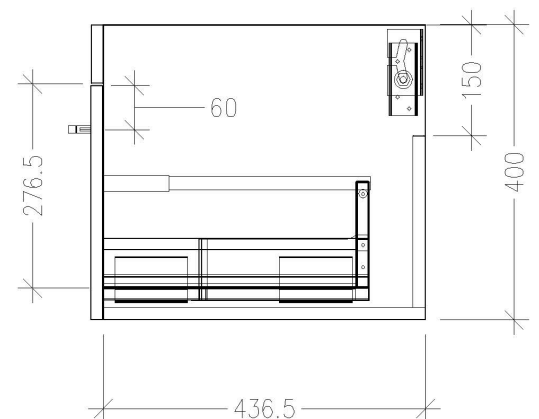

SPECIFICATION SHEET

Citi 900mm 1 Drawer Wall Vanity

Features

- Wall Hung
- 1 Drawer
- Single Basin
- Laminate Woodgrain & Solid Colours on MR Board
- Dimensions: H420 x W900 x D465

Technical Details

Note: All measurements shown are in millimetres. Sizes are nominal.

TOP VIEW

FRONT VIEW

SIDE VIEW

SPECIFICATION SHEET

900mm Basin Options

Via

StoneCast with overflow
Gloss White - VIA
Matte White - VIAMW

W900 x D460 x H20

Ponti

StoneCast with overflow
Gloss White - PO

W904 x D460 x H50

Vercelli

Vitreous China with overflow
Gloss White - VE

W915 x D465 x H15

SPECIFICATION SHEET

900mm Basin Options

Clasico

Vitreous China with overflow

Gloss White - VC

W910 x D465 x H20