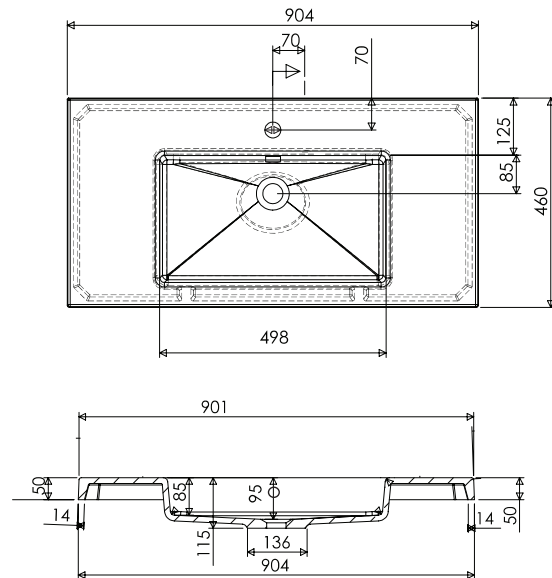

SPECIFICATION SHEET

Citi 900mm 1 Drawer Wall Vanity

Features

- Wall Hung
- 1 Drawer
- Single Basin
- Laminate Woodgrain & Solid Colours on MR Board
- Dimensions: H420 x W900 x D465

Technical Details

Note: All measurements shown are in millimetres. Sizes are nominal.

TOP VIEW

FRONT VIEW

SIDE VIEW

SPECIFICATION SHEET

900mm Basin Options

Via

StoneCast with overflow
Gloss White - VIA
Matte White - VIAMW

W900 x D460 x H20

Ponti

StoneCast with overflow
Gloss White - PO

W904 x D460 x H50

Vercelli

Vitreous China with overflow
Gloss White - VE

W915 x D465 x H15

SPECIFICATION SHEET

900mm Basin Options

Clasico

Vitreous China with overflow

Gloss White - VC

W910 x D465 x H20