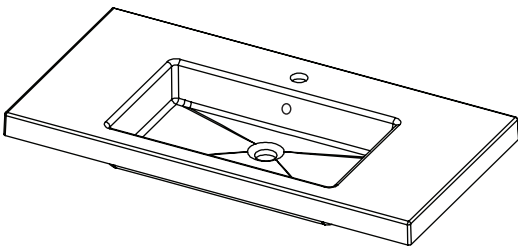

SPECIFICATION SHEET

Citi 900mm 1 Drawer Wall Vanity

Features

- Wall Hung
- 1 Drawer
- Single Basin
- Laminate Woodgrain & Solid Colours on MR Board
- Dimensions: H420 x W900 x D465

Technical Details

Note: All measurements shown are in millimetres. Sizes are nominal.

TOP VIEW

FRONT VIEW

SIDE VIEW

SPECIFICATION SHEET

900mm Basin Options

Via

StoneCast with overflow
Gloss White - VIA
Matte White - VIAMW

W900 x D460 x H20

Ponti

StoneCast with overflow
Gloss White - PO

W904 x D460 x H50

Vercelli

Vitreous China with overflow
Gloss White - VE

W915 x D465 x H15

SPECIFICATION SHEET

900mm Basin Options

Clasico

Vitreous China with overflow

Gloss White - VC

W910 x D465 x H20