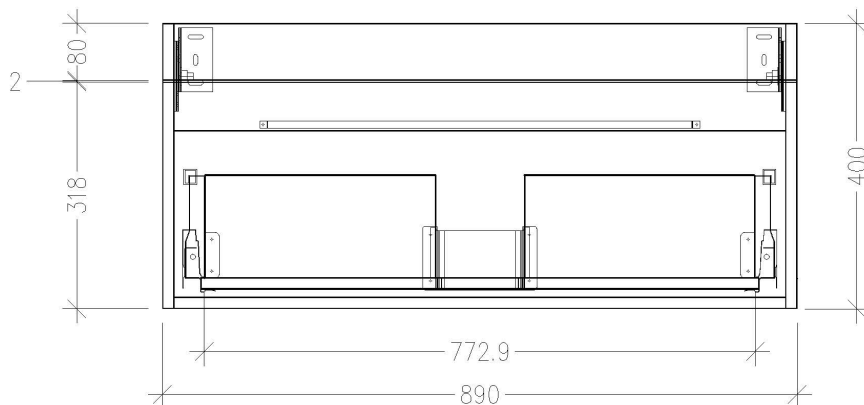

SPECIFICATION SHEET

Citi 900mm 1 Drawer Wall Vanity

Features

- Wall Hung
- 1 Drawer
- Single Basin
- Laminate Woodgrain & Solid Colours on MR Board
- Dimensions: H420 x W900 x D465

Technical Details

Note: All measurements shown are in millimetres. Sizes are nominal.

TOP VIEW

FRONT VIEW

SIDE VIEW

SPECIFICATION SHEET

900mm Basin Options

Via

StoneCast with overflow
Gloss White - VIA
Matte White - VIAMW

W900 x D460 x H20

Ponti

StoneCast with overflow
Gloss White - PO

W904 x D460 x H50

Vercelli

Vitreous China with overflow
Gloss White - VE

W915 x D465 x H15

SPECIFICATION SHEET

900mm Basin Options

Clasico

Vitreous China with overflow

Gloss White - VC

W910 x D465 x H20