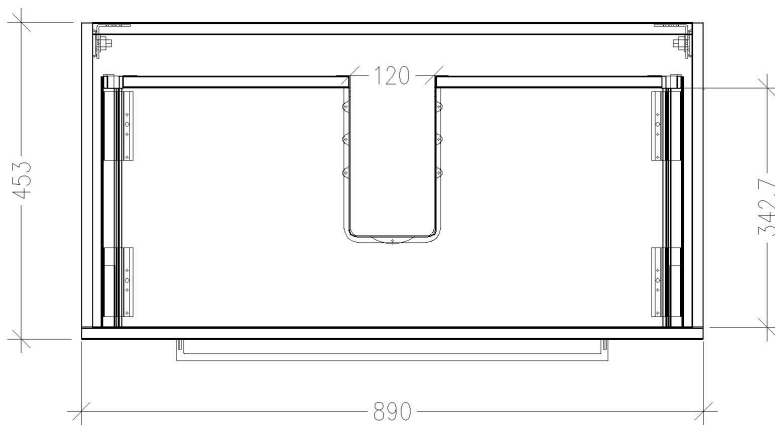

SPECIFICATION SHEET

Citi 900mm 1 Drawer Wall Vanity

Features

- Wall Hung
- 1 Drawer
- Single Basin
- Laminate Woodgrain & Solid Colours on MR Board
- Dimensions: H420 x W900 x D465

Technical Details

Note: All measurements shown are in millimetres. Sizes are nominal.

TOP VIEW

FRONT VIEW

SIDE VIEW

SPECIFICATION SHEET

900mm Basin Options

Via

StoneCast with overflow
Gloss White - VIA
Matte White - VIAMW

W900 x D460 x H20

Ponti

StoneCast with overflow
Gloss White - PO

W904 x D460 x H50

Vercelli

Vitreous China with overflow
Gloss White - VE

W915 x D465 x H15

SPECIFICATION SHEET

900mm Basin Options

Clasico

Vitreous China with overflow

Gloss White - VC

W910 x D465 x H20