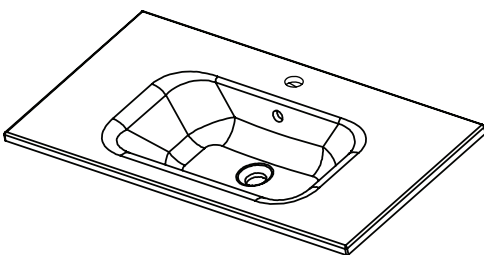

SPECIFICATION SHEET

Citi 900mm 1 Drawer Wall Vanity

Features

- Wall Hung
- 1 Drawer
- Single Basin
- Laminate Woodgrain & Solid Colours on MR Board
- Dimensions: H420 x W900 x D465

Technical Details

Note: All measurements shown are in millimetres. Sizes are nominal.

TOP VIEW

FRONT VIEW

SIDE VIEW

SPECIFICATION SHEET

900mm Basin Options

Via

StoneCast with overflow
Gloss White - VIA
Matte White - VIAMW

W900 x D460 x H20

Ponti

StoneCast with overflow
Gloss White - PO

W904 x D460 x H50

Vercelli

Vitreous China with overflow
Gloss White - VE

W915 x D465 x H15

SPECIFICATION SHEET

900mm Basin Options

Clasico

Vitreous China with overflow

Gloss White - VC

W910 x D465 x H20