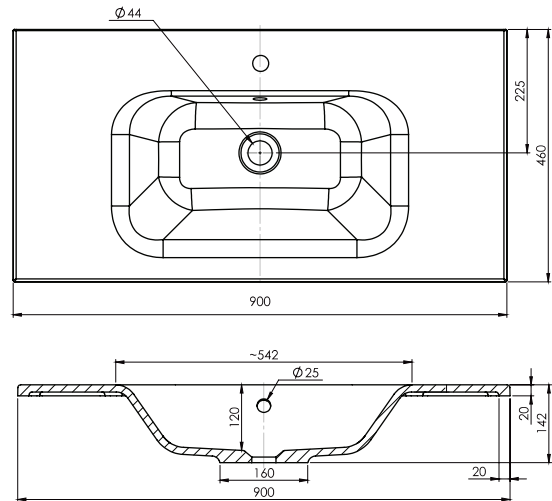

SPECIFICATION SHEET

Citi 900mm 1 Drawer Wall Vanity

Features

- Wall Hung
- 1 Drawer
- Single Basin
- Laminate Woodgrain & Solid Colours on MR Board
- Dimensions: H420 x W900 x D465

Technical Details

Note: All measurements shown are in millimetres. Sizes are nominal.

TOP VIEW

FRONT VIEW

SIDE VIEW

SPECIFICATION SHEET

900mm Basin Options

Via

StoneCast with overflow
Gloss White - VIA
Matte White - VIAMW

W900 x D460 x H20

Ponti

StoneCast with overflow
Gloss White - PO

W904 x D460 x H50

Vercelli

Vitreous China with overflow
Gloss White - VE

W915 x D465 x H15

SPECIFICATION SHEET

900mm Basin Options

Clasico

Vitreous China with overflow

Gloss White - VC

W910 x D465 x H20