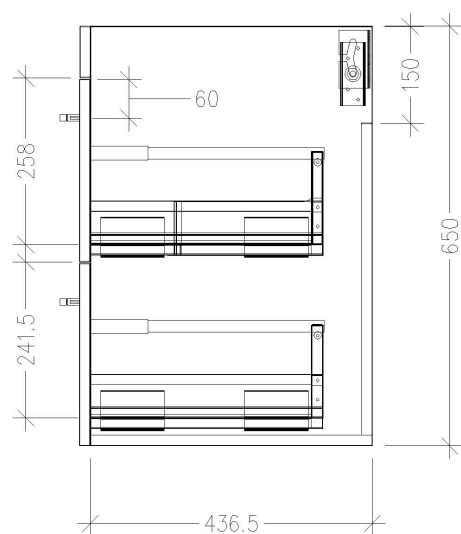

SPECIFICATION SHEET

Citi 750mm 2 Drawer Wall Vanity

Features

- Wall Hung
- 2 Drawers
- Single Basin
- Laminate Woodgrain & Solid Colours on MR Board
- Dimensions: H670 x W750 x D465
- Plumbing provision has been allowed for with a 60mm space behind lower drawer. Note lower drawer DOES NOT have a plumbing cutout and is designed to offer full storage space.

Technical Details

Note: All measurements shown are in millimetres. Sizes are nominal.

TOP VIEW

FRONT VIEW

SIDE VIEW

SPECIFICATION SHEET

750mm Basin Options

Via

StoneCast with overflow
Gloss White - VIA
Matte White - VIAMW

W750 x D460 x H20

Ponti

StoneCast with overflow
Gloss White - PO

W754 x D460 x H50

Vercelli

Vitreous China with overflow
Gloss White - VE

W765 x D465 x H15

SPECIFICATION SHEET

750mm Basin Options

Clasico

Vitreous China with overflow
Gloss White - VC

W760 x D465 x H20