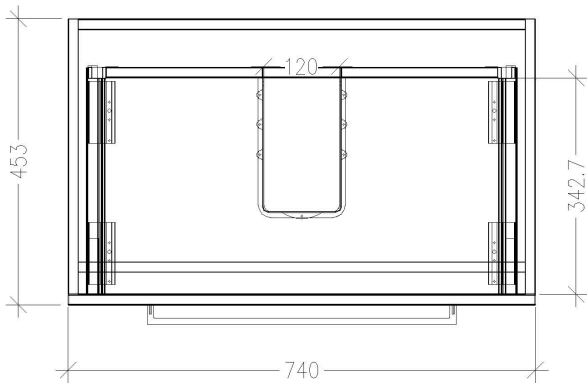

SPECIFICATION SHEET

Citi 750mm 2 Drawer Wall Vanity

Features

- Wall Hung
- 2 Drawers
- Single Basin
- Laminate Woodgrain & Solid Colours on MR Board
- Dimensions: H670 x W750 x D465
- Plumbing provision has been allowed for with a 60mm space behind lower drawer. Note lower drawer DOES NOT have a plumbing cutout and is designed to offer full storage space.

Technical Details

Note: All measurements shown are in millimetres. Sizes are nominal.

TOP VIEW

FRONT VIEW

SIDE VIEW

SPECIFICATION SHEET

750mm Basin Options

Via

StoneCast with overflow
Gloss White - VIA
Matte White - VIAMW

W750 x D460 x H20

Ponti

StoneCast with overflow
Gloss White - PO

W754 x D460 x H50

Vercelli

Vitreous China with overflow
Gloss White - VE

W765 x D465 x H15

SPECIFICATION SHEET

750mm Basin Options

Clasico

Vitreous China with overflow
Gloss White - VC

W760 x D465 x H20