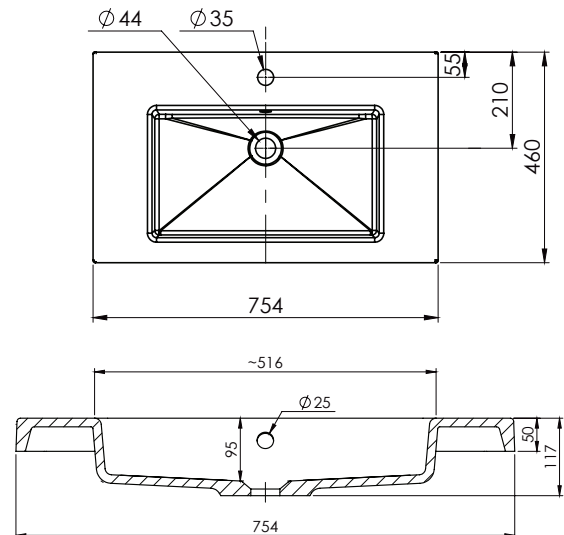

SPECIFICATION SHEET

Citi 750mm 2 Drawer Wall Vanity

Features

- Wall Hung
- 2 Drawers
- Single Basin
- Laminate Woodgrain & Solid Colours on MR Board
- Dimensions: H670 x W750 x D465
- Plumbing provision has been allowed for with a 60mm space behind lower drawer. Note lower drawer DOES NOT have a plumbing cutout and is designed to offer full storage space.

Technical Details

Note: All measurements shown are in millimetres. Sizes are nominal.

TOP VIEW

FRONT VIEW

SIDE VIEW

SPECIFICATION SHEET

750mm Basin Options

Via

StoneCast with overflow
Gloss White - VIA
Matte White - VIAMW

W750 x D460 x H20

Ponti

StoneCast with overflow
Gloss White - PO

W754 x D460 x H50

Vercelli

Vitreous China with overflow
Gloss White - VE

W765 x D465 x H15

SPECIFICATION SHEET

750mm Basin Options

Clasico

Vitreous China with overflow
Gloss White - VC

W760 x D465 x H20