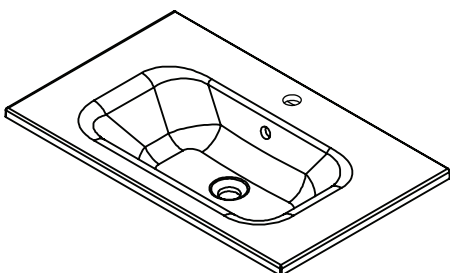

SPECIFICATION SHEET

Citi 750mm 2 Drawer Wall Vanity

Features

- Wall Hung
- 2 Drawers
- Single Basin
- Laminate Woodgrain & Solid Colours on MR Board
- Dimensions: H670 x W750 x D465
- Plumbing provision has been allowed for with a 60mm space behind lower drawer. Note lower drawer DOES NOT have a plumbing cutout and is designed to offer full storage space.

Technical Details

Note: All measurements shown are in millimetres. Sizes are nominal.

TOP VIEW

FRONT VIEW

SIDE VIEW

SPECIFICATION SHEET

750mm Basin Options

Via

StoneCast with overflow
Gloss White - VIA
Matte White - VIAMW

W750 x D460 x H20

Ponti

StoneCast with overflow
Gloss White - PO

W754 x D460 x H50

Vercelli

Vitreous China with overflow
Gloss White - VE

W765 x D465 x H15

SPECIFICATION SHEET

750mm Basin Options

Clasico

Vitreous China with overflow
Gloss White - VC

W760 x D465 x H20