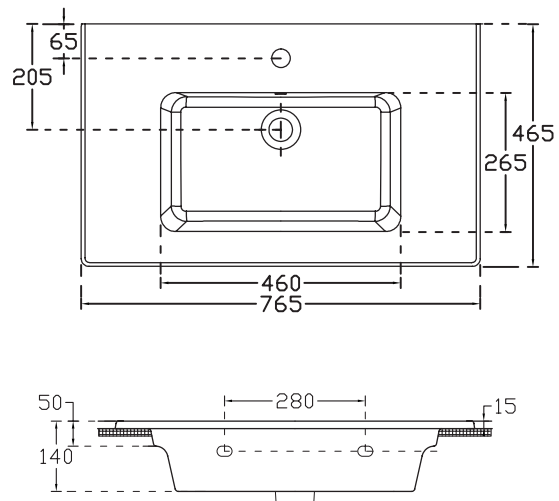

SPECIFICATION SHEET

Citi 750mm 2 Drawer Wall Vanity

Features

- Wall Hung
- 2 Drawers
- Single Basin
- Laminate Woodgrain & Solid Colours on MR Board
- Dimensions: H670 x W750 x D465
- Plumbing provision has been allowed for with a 60mm space behind lower drawer. Note lower drawer DOES NOT have a plumbing cutout and is designed to offer full storage space.

Technical Details

Note: All measurements shown are in millimetres. Sizes are nominal.

TOP VIEW

FRONT VIEW

SIDE VIEW

SPECIFICATION SHEET

750mm Basin Options

Via

StoneCast with overflow
Gloss White - VIA
Matte White - VIAMW

W750 x D460 x H20

Ponti

StoneCast with overflow
Gloss White - PO

W754 x D460 x H50

Vercelli

Vitreous China with overflow
Gloss White - VE

W765 x D465 x H15

SPECIFICATION SHEET

750mm Basin Options

Clasico

Vitreous China with overflow
Gloss White - VC

W760 x D465 x H20