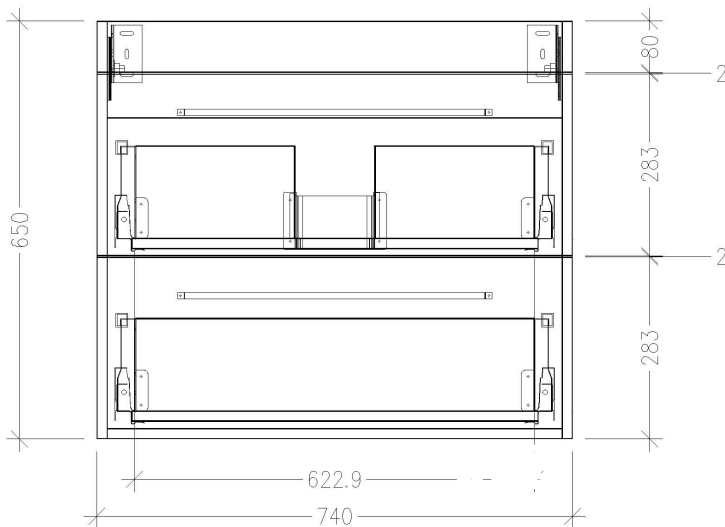

SPECIFICATION SHEET

Citi 750mm 2 Drawer Wall Vanity

Features

- Wall Hung
- 2 Drawers
- Single Basin
- Laminate Woodgrain & Solid Colours on MR Board
- Dimensions: H670 x W750 x D465
- Plumbing provision has been allowed for with a 60mm space behind lower drawer. Note lower drawer DOES NOT have a plumbing cutout and is designed to offer full storage space.

Technical Details

Note: All measurements shown are in millimetres. Sizes are nominal.

TOP VIEW

FRONT VIEW

SIDE VIEW

SPECIFICATION SHEET

750mm Basin Options

Via

StoneCast with overflow
Gloss White - VIA
Matte White - VIAMW

W750 x D460 x H20

Ponti

StoneCast with overflow
Gloss White - PO

W754 x D460 x H50

Vercelli

Vitreous China with overflow
Gloss White - VE

W765 x D465 x H15

SPECIFICATION SHEET

750mm Basin Options

Clasico

Vitreous China with overflow
Gloss White - VC

W760 x D465 x H20