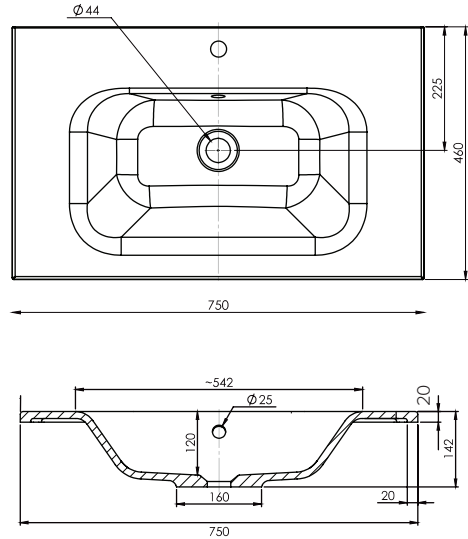

SPECIFICATION SHEET

Citi 750mm 2 Drawer Wall Vanity

Features

- Wall Hung
- 2 Drawers
- Single Basin
- Laminate Woodgrain & Solid Colours on MR Board
- Dimensions: H670 x W750 x D465
- Plumbing provision has been allowed for with a 60mm space behind lower drawer. Note lower drawer DOES NOT have a plumbing cutout and is designed to offer full storage space.

Technical Details

Note: All measurements shown are in millimetres. Sizes are nominal.

TOP VIEW

FRONT VIEW

SIDE VIEW

SPECIFICATION SHEET

750mm Basin Options

Via

StoneCast with overflow
Gloss White - VIA
Matte White - VIAMW

W750 x D460 x H20

Ponti

StoneCast with overflow
Gloss White - PO

W754 x D460 x H50

Vercelli

Vitreous China with overflow
Gloss White - VE

W765 x D465 x H15

SPECIFICATION SHEET

750mm Basin Options

Clasico

Vitreous China with overflow
Gloss White - VC

W760 x D465 x H20