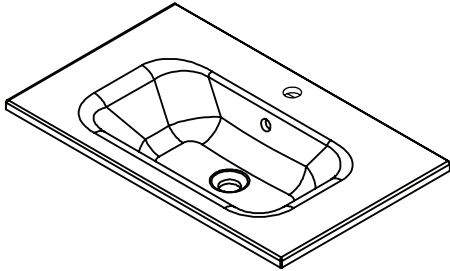

SPECIFICATION SHEET

Citi 750mm 2 Drawer Wall Vanity

Features

- Wall Hung
- 2 Drawers
- Single Basin
- Laminate Woodgrain & Solid Colours on MR Board
- Dimensions: H670 x W750 x D465
- Plumbing provision has been allowed for with a 60mm space behind lower drawer. Note lower drawer DOES NOT have a plumbing cutout and is designed to offer full storage space.

Technical Details

Note: All measurements shown are in millimetres. Sizes are nominal.

TOP VIEW

FRONT VIEW

SIDE VIEW

SPECIFICATION SHEET

750mm Basin Options

Via

StoneCast with overflow
Gloss White - VIA
Matte White - VIAMW

W750 x D460 x H20

Ponti

StoneCast with overflow
Gloss White - PO

W754 x D460 x H50

Vercelli

Vitreous China with overflow
Gloss White - VE

W765 x D465 x H15

SPECIFICATION SHEET

750mm Basin Options

Clasico

Vitreous China with overflow
Gloss White - VC

W760 x D465 x H20