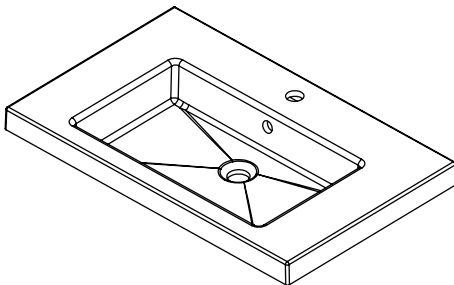

SPECIFICATION SHEET

Citi 750mm 2 Drawer Wall Vanity

Features

- Wall Hung
- 2 Drawers
- Single Basin
- Laminate Woodgrain & Solid Colours on MR Board
- Dimensions: H670 x W750 x D465
- Plumbing provision has been allowed for with a 60mm space behind lower drawer. Note lower drawer DOES NOT have a plumbing cutout and is designed to offer full storage space.

Technical Details

Note: All measurements shown are in millimetres. Sizes are nominal.

TOP VIEW

FRONT VIEW

SIDE VIEW

SPECIFICATION SHEET

750mm Basin Options

Via

StoneCast with overflow
Gloss White - VIA
Matte White - VIAMW

W750 x D460 x H20

Ponti

StoneCast with overflow
Gloss White - PO

W754 x D460 x H50

Vercelli

Vitreous China with overflow
Gloss White - VE

W765 x D465 x H15

SPECIFICATION SHEET

750mm Basin Options

Clasico

Vitreous China with overflow
Gloss White - VC

W760 x D465 x H20