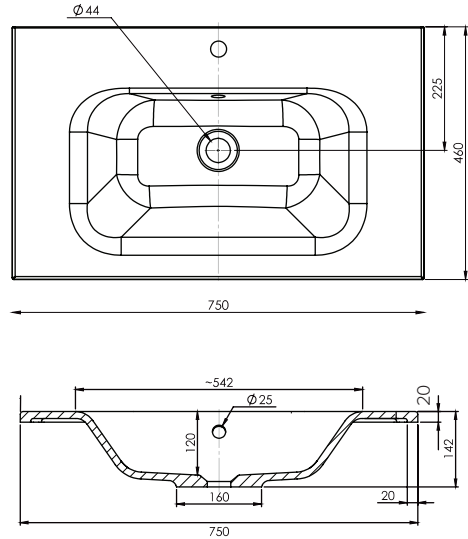

SPECIFICATION SHEET

Citi 750mm 2 Drawer Floor Vanity

Features

- Floorstanding
- 2 Drawers
- Single Basin
- Laminate Woodgrain & Solid Colours on MR Board
- Dimensions: H820 x W750 x D465
- Floor plumbing provision has been allowed for with a 60mm space behind lower drawer. Note lower drawer DOES NOT have a plumbing cutout and is designed to offer full storage space.
- **Optional: Floor plumbing waste provision in bottom drawer [88515] - Additional cost applies**

Technical Details

Note: All measurements shown are in millimetres. Sizes are nominal.

SPECIFICATION SHEET

750mm Basin Options

Via

StoneCast with overflow
Gloss White - VIA
Matte White - VIAMW

W750 x D460 x H20

Ponti

StoneCast with overflow
Gloss White - PO

W754 x D460 x H50

Vercelli

Vitreous China with overflow
Gloss White - VE

W765 x D465 x H15

SPECIFICATION SHEET

750mm Basin Options

Clasico

Vitreous China with overflow
Gloss White - VC

W760 x D465 x H20