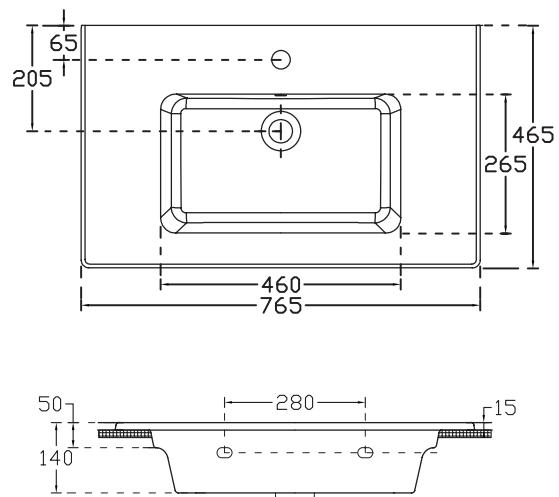

SPECIFICATION SHEET

Citi 750mm 2 Drawer Floor Vanity

Features

- Floorstanding
- 2 Drawers
- Single Basin
- Laminate Woodgrain & Solid Colours on MR Board
- Dimensions: H820 x W750 x D465
- Floor plumbing provision has been allowed for with a 60mm space behind lower drawer. Note lower drawer DOES NOT have a plumbing cutout and is designed to offer full storage space.
- **Optional: Floor plumbing waste provision in bottom drawer [88515] - Additional cost applies**

Technical Details

Note: All measurements shown are in millimetres. Sizes are nominal.

SPECIFICATION SHEET

750mm Basin Options

Via

StoneCast with overflow
Gloss White - VIA
Matte White - VIAMW

W750 x D460 x H20

Ponti

StoneCast with overflow
Gloss White - PO

W754 x D460 x H50

Vercelli

Vitreous China with overflow
Gloss White - VE

W765 x D465 x H15

SPECIFICATION SHEET

750mm Basin Options

Clasico

Vitreous China with overflow
Gloss White - VC

W760 x D465 x H20