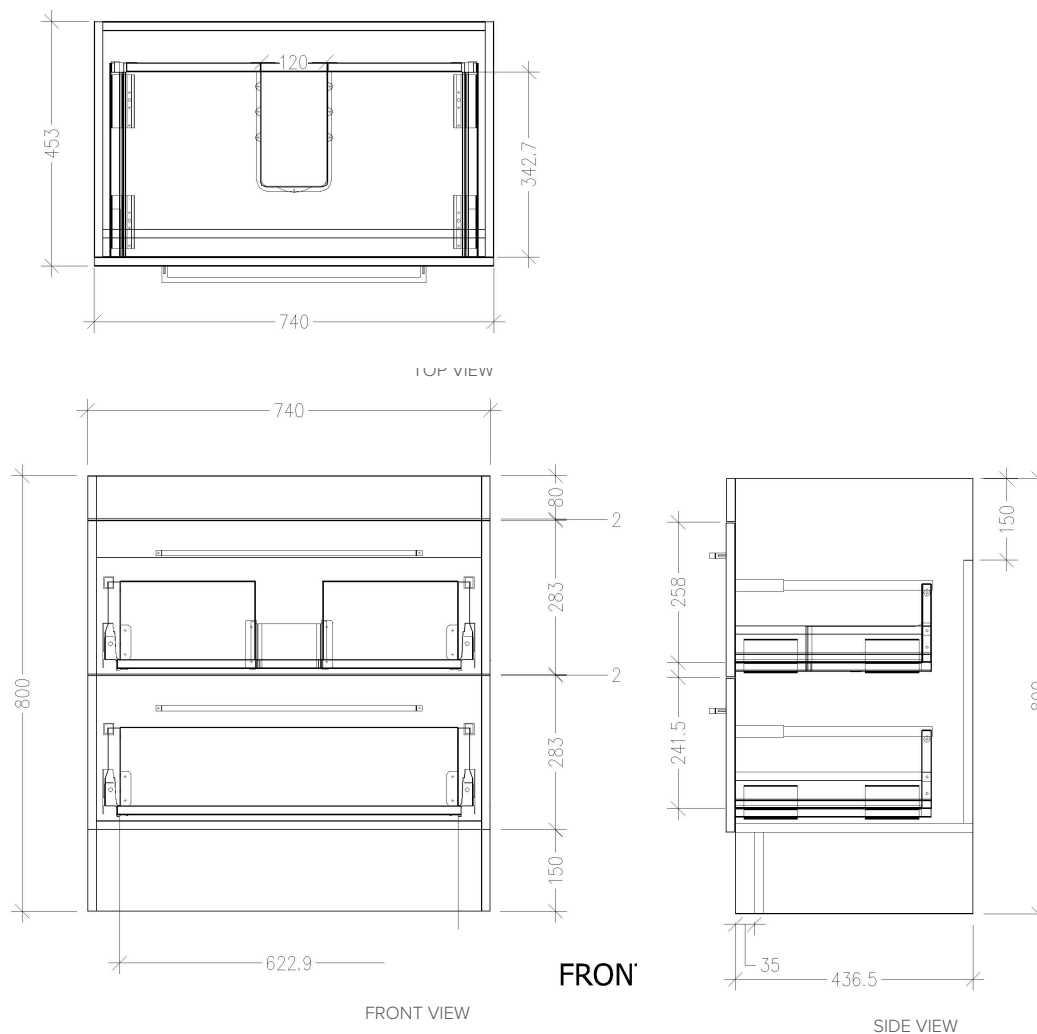

SPECIFICATION SHEET

Citi 750mm 2 Drawer Floor Vanity

Features

- Floorstanding
- 2 Drawers
- Single Basin
- Laminate Woodgrain & Solid Colours on MR Board
- Dimensions: H820 x W750 x D465
- Floor plumbing provision has been allowed for with a 60mm space behind lower drawer. Note lower drawer DOES NOT have a plumbing cutout and is designed to offer full storage space.
- **Optional: Floor plumbing waste provision in bottom drawer [88515] - Additional cost applies**

Technical Details

Note: All measurements shown are in millimetres. Sizes are nominal.

SPECIFICATION SHEET

750mm Basin Options

Via

StoneCast with overflow
Gloss White - VIA
Matte White - VIAMW

W750 x D460 x H20

Ponti

StoneCast with overflow
Gloss White - PO

W754 x D460 x H50

Vercelli

Vitreous China with overflow
Gloss White - VE

W765 x D465 x H15

SPECIFICATION SHEET

750mm Basin Options

Clasico

Vitreous China with overflow
Gloss White - VC

W760 x D465 x H20