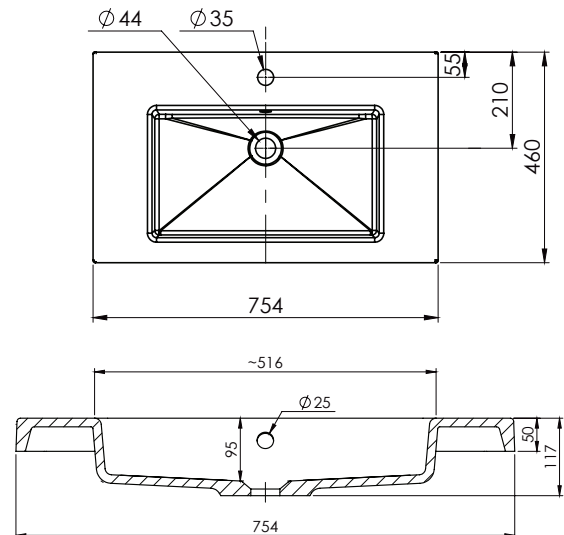

SPECIFICATION SHEET

Citi 750mm 2 Drawer Floor Vanity

Features

- Floorstanding
- 2 Drawers
- Single Basin
- Laminate Woodgrain & Solid Colours on MR Board
- Dimensions: H820 x W750 x D465
- Floor plumbing provision has been allowed for with a 60mm space behind lower drawer. Note lower drawer DOES NOT have a plumbing cutout and is designed to offer full storage space.
- **Optional: Floor plumbing waste provision in bottom drawer [88515] - Additional cost applies**

Technical Details

Note: All measurements shown are in millimetres. Sizes are nominal.

SPECIFICATION SHEET

750mm Basin Options

Via

StoneCast with overflow
Gloss White - VIA
Matte White - VIAMW

W750 x D460 x H20

Ponti

StoneCast with overflow
Gloss White - PO

W754 x D460 x H50

Vercelli

Vitreous China with overflow
Gloss White - VE

W765 x D465 x H15

SPECIFICATION SHEET

750mm Basin Options

Clasico

Vitreous China with overflow
Gloss White - VC

W760 x D465 x H20