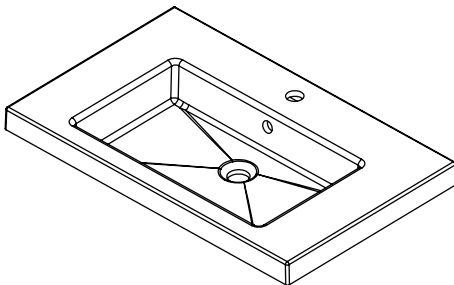

SPECIFICATION SHEET

Citi 750mm 2 Drawer Floor Vanity

Features

- Floorstanding
- 2 Drawers
- Single Basin
- Laminate Woodgrain & Solid Colours on MR Board
- Dimensions: H820 x W750 x D465
- Floor plumbing provision has been allowed for with a 60mm space behind lower drawer. Note lower drawer DOES NOT have a plumbing cutout and is designed to offer full storage space.
- **Optional: Floor plumbing waste provision in bottom drawer [88515] - Additional cost applies**

Technical Details

Note: All measurements shown are in millimetres. Sizes are nominal.

SPECIFICATION SHEET

750mm Basin Options

Via

StoneCast with overflow
Gloss White - VIA
Matte White - VIAMW

W750 x D460 x H20

Ponti

StoneCast with overflow
Gloss White - PO

W754 x D460 x H50

Vercelli

Vitreous China with overflow
Gloss White - VE

W765 x D465 x H15

SPECIFICATION SHEET

750mm Basin Options

Clasico

Vitreous China with overflow
Gloss White - VC

W760 x D465 x H20