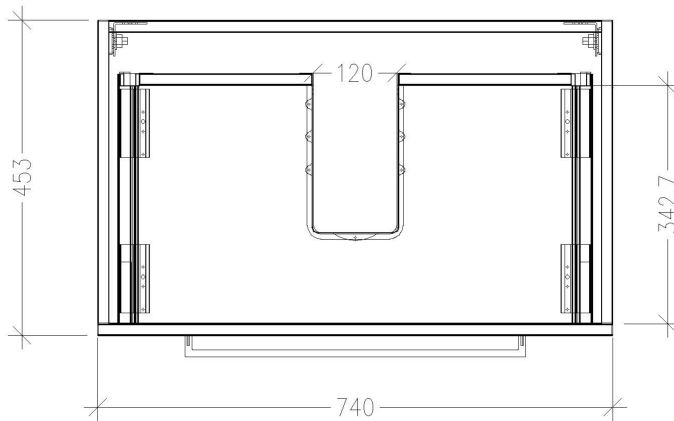

### Features

- Wall Hung
- 1 Drawer
- Single Basin
- Laminate Woodgrain & Solid Colours on MR Board
- Dimensions: H420 x W750 x D465

### Technical Details

Note: All measurements shown are in millimetres. Sizes are nominal.

TOP VIEW

FRONT VIEW

SIDE VIEW

## 750mm Basin Options