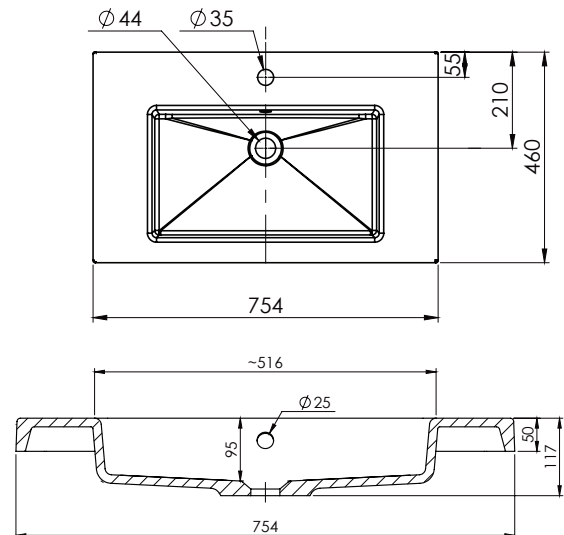

### Technical Details

Note: All measurements shown are in millimetres. Sizes are nominal.

TOP VIEW

FRONT VIEW

SIDE VIEW

## 750mm Basin Options

### Via

StoneCast with overflow  
Gloss White - VIA  
Matte White - VIAMW

W750 x D460 x H20

### Vercelli

Vitreous China with overflow  
Gloss White - VE

W765 x D465 x H15