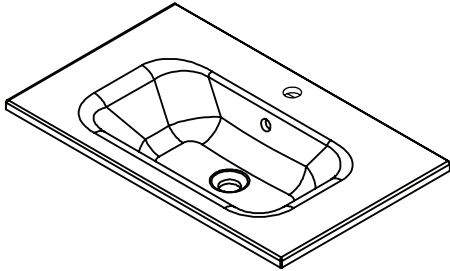

SPECIFICATION SHEET

750mm Basin Options

Via

StoneCast with overflow
Gloss White - VIA
Matte White - VIAMW

W750 x D460 x H20