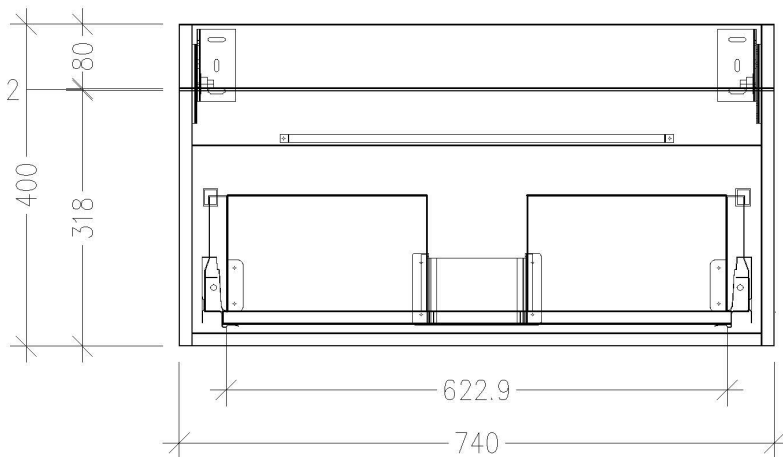

### Features

- Wall Hung
- 1 Drawer
- Single Basin
- Laminate Woodgrain & Solid Colours on MR Board
- Dimensions: H420 x W750 x D465

### Technical Details

Note: All measurements shown are in millimetres. Sizes are nominal.

TOP VIEW

FRONT VIEW

SIDE VIEW

## 750mm Basin Options