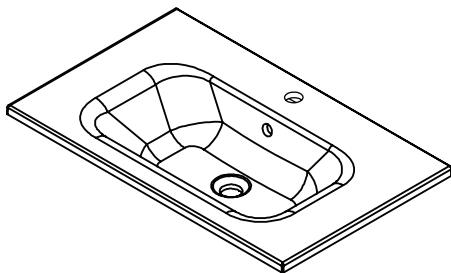

### Vercelli

Vitreous China with overflow  
Gloss White - VE

W765 x D465 x H15