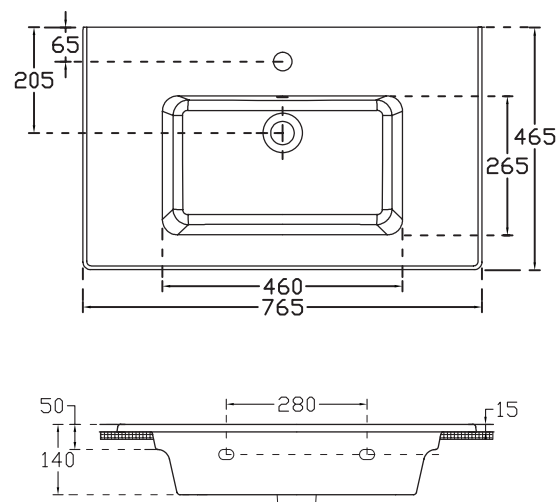

### Technical Details

Note: All measurements shown are in millimetres. Sizes are nominal.

TOP VIEW

FRONT VIEW

SIDE VIEW

### Ponti

StoneCast with overflow  
Gloss White - PO

W754 x D460 x H50

### Vercelli

Vitreous China with overflow  
Gloss White - VE

W765 x D465 x H15

## 750mm Basin Options