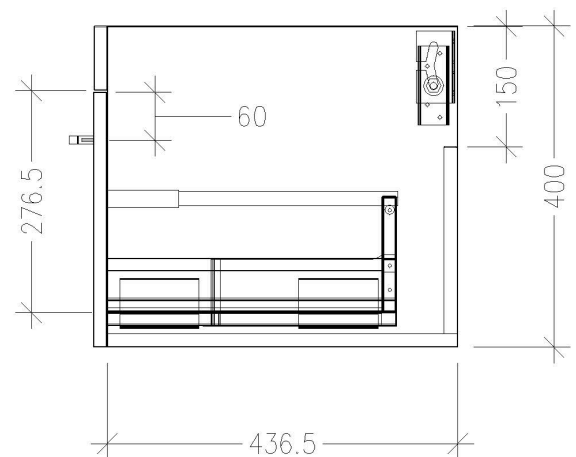

### Features

- Wall Hung
- 1 Drawer
- Single Basin
- Laminate Woodgrain & Solid Colours on MR Board
- Dimensions: H420 x W750 x D465

### Technical Details

Note: All measurements shown are in millimetres. Sizes are nominal.

TOP VIEW

FRONT VIEW

SIDE VIEW

## 750mm Basin Options