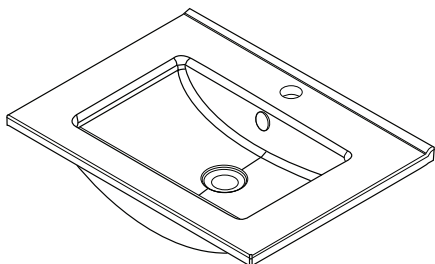

SPECIFICATION SHEET

Citi 600mm 2 Drawer Wall Vanity

Features

- Wall Hung
- 2 Drawers
- Single Basin
- Laminate Woodgrain & Solid Colours on MR Board
- Dimensions: H670 x W600 x D465
- Plumbing provision has been allowed for with a 60mm space behind lower drawer. Note lower drawer DOES NOT have a plumbing cutout and is designed to offer full storage space.

Technical Details

Note: All measurements shown are in millimetres. Sizes are nominal.

TOP VIEW

FRONT VIEW

SIDE VIEW

SPECIFICATION SHEET

600mm Basin Options

Via

StoneCast with overflow
 Gloss White - VIA
 Matte White - VIAMW

W610 x D460 x H20

Ponti

StoneCast with overflow
 Gloss White - PO

W604 x D460 x H50

Clasico

Vitreous China with overflow
 Gloss White - VC

W600 x D465 x H20

SPECIFICATION SHEET

600mm Basin Options

Vercelli

Vitreous China with overflow
Gloss White - VE

W625 x D465 x H115