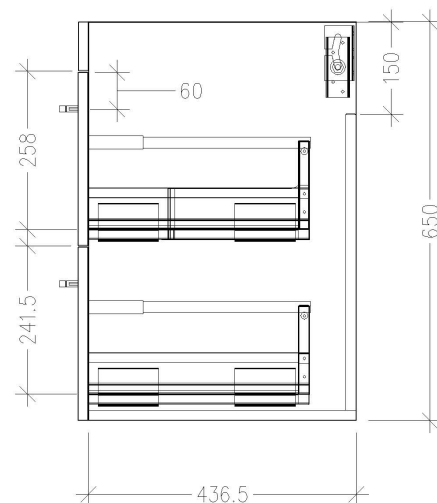

SPECIFICATION SHEET

Citi 600mm 2 Drawer Wall Vanity

Features

- Wall Hung
- 2 Drawers
- Single Basin
- Laminate Woodgrain & Solid Colours on MR Board
- Dimensions: H670 x W600 x D465
- Plumbing provision has been allowed for with a 60mm space behind lower drawer. Note lower drawer DOES NOT have a plumbing cutout and is designed to offer full storage space.

Technical Details

Note: All measurements shown are in millimetres. Sizes are nominal.

TOP VIEW

FRONT VIEW

SIDE VIEW

SPECIFICATION SHEET

600mm Basin Options

Via

StoneCast with overflow
 Gloss White - VIA
 Matte White - VIAMW

W610 x D460 x H20

Ponti

StoneCast with overflow
 Gloss White - PO

W604 x D460 x H50

Clasico

Vitreous China with overflow
 Gloss White - VC

W600 x D465 x H20

SPECIFICATION SHEET

600mm Basin Options

Vercelli

Vitreous China with overflow
Gloss White - VE

W625 x D465 x H115