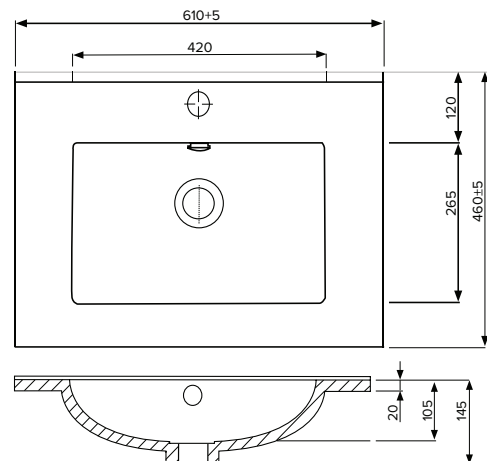

SPECIFICATION SHEET

Citi 600mm 2 Drawer Wall Vanity

Features

- Wall Hung
- 2 Drawers
- Single Basin
- Laminate Woodgrain & Solid Colours on MR Board
- Dimensions: H670 x W600 x D465
- Plumbing provision has been allowed for with a 60mm space behind lower drawer. Note lower drawer DOES NOT have a plumbing cutout and is designed to offer full storage space.

Technical Details

Note: All measurements shown are in millimetres. Sizes are nominal.

TOP VIEW

FRONT VIEW

SIDE VIEW

SPECIFICATION SHEET

600mm Basin Options

Via

StoneCast with overflow
 Gloss White - VIA
 Matte White - VIAMW

W610 x D460 x H20

Ponti

StoneCast with overflow
 Gloss White - PO

W604 x D460 x H50

Clasico

Vitreous China with overflow
 Gloss White - VC

W600 x D465 x H20

SPECIFICATION SHEET

600mm Basin Options

Vercelli

Vitreous China with overflow
Gloss White - VE

W625 x D465 x H115