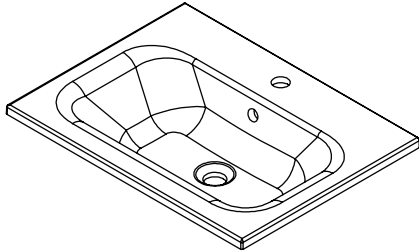

SPECIFICATION SHEET

Citi 600mm 2 Drawer Wall Vanity

Features

- Wall Hung
- 2 Drawers
- Single Basin
- Laminate Woodgrain & Solid Colours on MR Board
- Dimensions: H670 x W600 x D465
- Plumbing provision has been allowed for with a 60mm space behind lower drawer. Note lower drawer DOES NOT have a plumbing cutout and is designed to offer full storage space.

Technical Details

Note: All measurements shown are in millimetres. Sizes are nominal.

TOP VIEW

FRONT VIEW

SIDE VIEW

SPECIFICATION SHEET

600mm Basin Options

Via

StoneCast with overflow
 Gloss White - VIA
 Matte White - VIAMW

W610 x D460 x H20

Ponti

StoneCast with overflow
 Gloss White - PO

W604 x D460 x H50

Clasico

Vitreous China with overflow
 Gloss White - VC

W600 x D465 x H20

SPECIFICATION SHEET

600mm Basin Options

Vercelli

Vitreous China with overflow
Gloss White - VE

W625 x D465 x H115