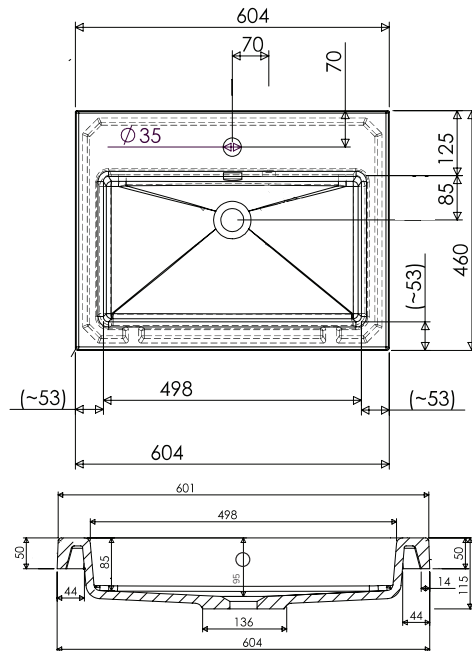

SPECIFICATION SHEET

Citi 600mm 2 Drawer Wall Vanity

Features

- Wall Hung
- 2 Drawers
- Single Basin
- Laminate Woodgrain & Solid Colours on MR Board
- Dimensions: H670 x W600 x D465
- Plumbing provision has been allowed for with a 60mm space behind lower drawer. Note lower drawer DOES NOT have a plumbing cutout and is designed to offer full storage space.

Technical Details

Note: All measurements shown are in millimetres. Sizes are nominal.

TOP VIEW

FRONT VIEW

SIDE VIEW

SPECIFICATION SHEET

600mm Basin Options

Via

StoneCast with overflow
 Gloss White - VIA
 Matte White - VIAMW

W610 x D460 x H20

Ponti

StoneCast with overflow
 Gloss White - PO

W604 x D460 x H50

Clasico

Vitreous China with overflow
 Gloss White - VC

W600 x D465 x H20

SPECIFICATION SHEET

600mm Basin Options

Vercelli

Vitreous China with overflow
Gloss White - VE

W625 x D465 x H115