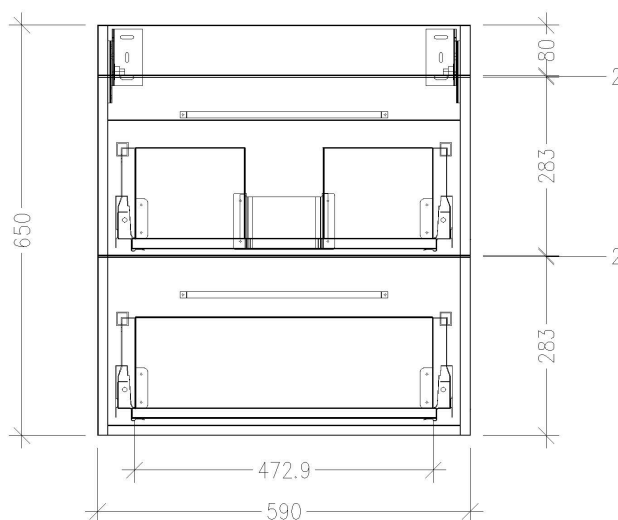

SPECIFICATION SHEET

Citi 600mm 2 Drawer Wall Vanity

Features

- Wall Hung
- 2 Drawers
- Single Basin
- Laminate Woodgrain & Solid Colours on MR Board
- Dimensions: H670 x W600 x D465
- Plumbing provision has been allowed for with a 60mm space behind lower drawer. Note lower drawer DOES NOT have a plumbing cutout and is designed to offer full storage space.

Technical Details

Note: All measurements shown are in millimetres. Sizes are nominal.

TOP VIEW

FRONT VIEW

SIDE VIEW

SPECIFICATION SHEET

600mm Basin Options

Via

StoneCast with overflow
 Gloss White - VIA
 Matte White - VIAMW

W610 x D460 x H20

Ponti

StoneCast with overflow
 Gloss White - PO

W604 x D460 x H50

Clasico

Vitreous China with overflow
 Gloss White - VC

W600 x D465 x H20

SPECIFICATION SHEET

600mm Basin Options

Vercelli

Vitreous China with overflow
Gloss White - VE

W625 x D465 x H115