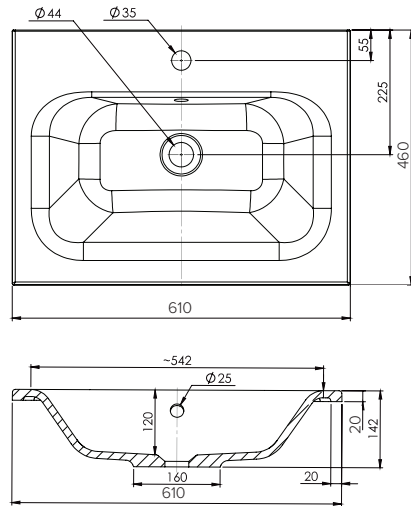

SPECIFICATION SHEET

Citi 600mm 2 Drawer Wall Vanity

Features

- Wall Hung
- 2 Drawers
- Single Basin
- Laminate Woodgrain & Solid Colours on MR Board
- Dimensions: H670 x W600 x D465
- Plumbing provision has been allowed for with a 60mm space behind lower drawer. Note lower drawer DOES NOT have a plumbing cutout and is designed to offer full storage space.

Technical Details

Note: All measurements shown are in millimetres. Sizes are nominal.

TOP VIEW

FRONT VIEW

SIDE VIEW

SPECIFICATION SHEET

600mm Basin Options

Via

StoneCast with overflow
 Gloss White - VIA
 Matte White - VIAMW

W610 x D460 x H20

Ponti

StoneCast with overflow
 Gloss White - PO

W604 x D460 x H50

Clasico

Vitreous China with overflow
 Gloss White - VC

W600 x D465 x H20

SPECIFICATION SHEET

600mm Basin Options

Vercelli

Vitreous China with overflow
Gloss White - VE

W625 x D465 x H115