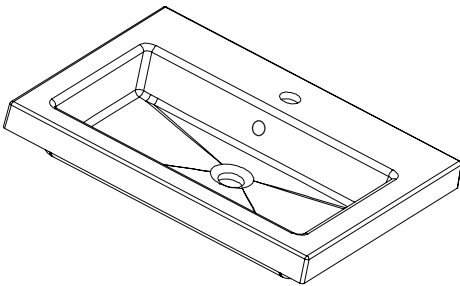

SPECIFICATION SHEET

Citi 600mm 2 Drawer Wall Vanity

Features

- Wall Hung
- 2 Drawers
- Single Basin
- Laminate Woodgrain & Solid Colours on MR Board
- Dimensions: H670 x W600 x D465
- Plumbing provision has been allowed for with a 60mm space behind lower drawer. Note lower drawer DOES NOT have a plumbing cutout and is designed to offer full storage space.

Technical Details

Note: All measurements shown are in millimetres. Sizes are nominal.

TOP VIEW

FRONT VIEW

SIDE VIEW

SPECIFICATION SHEET

600mm Basin Options

Via

StoneCast with overflow
 Gloss White - VIA
 Matte White - VIAMW

W610 x D460 x H20

Ponti

StoneCast with overflow
 Gloss White - PO

W604 x D460 x H50

Clasico

Vitreous China with overflow
 Gloss White - VC

W600 x D465 x H20

SPECIFICATION SHEET

600mm Basin Options

Vercelli

Vitreous China with overflow
Gloss White - VE

W625 x D465 x H115