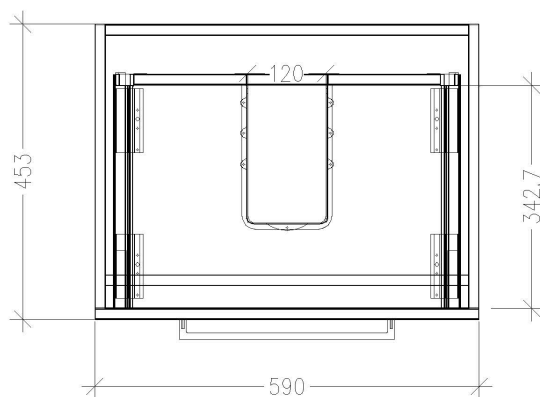

SPECIFICATION SHEET

Citi 600mm 2 Drawer Wall Vanity

Features

- Wall Hung
- 2 Drawers
- Single Basin
- Laminate Woodgrain & Solid Colours on MR Board
- Dimensions: H670 x W600 x D465
- Plumbing provision has been allowed for with a 60mm space behind lower drawer. Note lower drawer DOES NOT have a plumbing cutout and is designed to offer full storage space.

Technical Details

Note: All measurements shown are in millimetres. Sizes are nominal.

TOP VIEW

FRONT VIEW

SIDE VIEW

SPECIFICATION SHEET

600mm Basin Options

Via

StoneCast with overflow
 Gloss White - VIA
 Matte White - VIAMW

W610 x D460 x H20

Ponti

StoneCast with overflow
 Gloss White - PO

W604 x D460 x H50

Clasico

Vitreous China with overflow
 Gloss White - VC

W600 x D465 x H20

SPECIFICATION SHEET

600mm Basin Options

Vercelli

Vitreous China with overflow
Gloss White - VE

W625 x D465 x H115