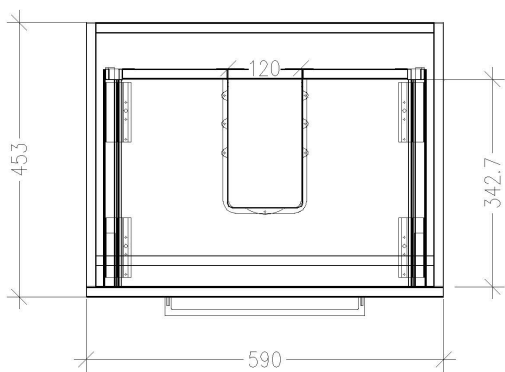

### Features

- Floorstanding
- 2 Drawers
- Single Basin
- Laminate Woodgrain & Solid Colours on MR Board
- Dimensions: H820 x W600 x D465
- Floor plumbing provision has been allowed for with a 60mm space behind lower drawer. Note lower drawer DOES NOT have a plumbing cutout and is designed to offer full storage space.
- **Optional: Floor plumbing waste provision in bottom drawer [88515] - Additional cost applies**

### Technical Details

Note: All measurements shown are in millimetres. Sizes are nominal.

TOP VIEW

FRONT VIEW

SIDE VIEW