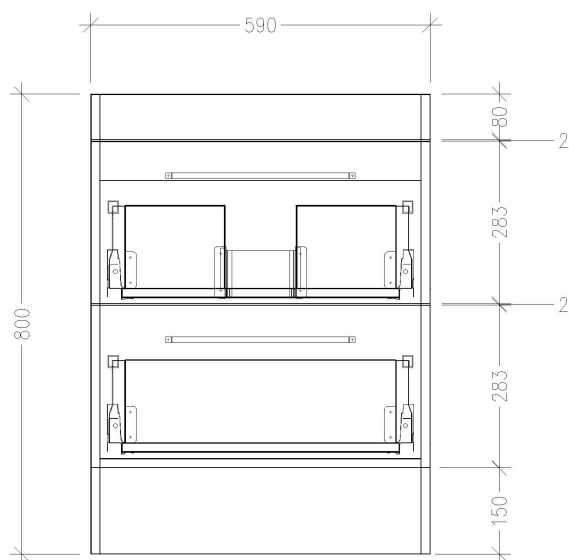

### Features

- Floorstanding
- 2 Drawers
- Single Basin
- Laminate Woodgrain & Solid Colours on MR Board
- Dimensions: H820 x W600 x D465
- Floor plumbing provision has been allowed for with a 60mm space behind lower drawer. Note lower drawer DOES NOT have a plumbing cutout and is designed to offer full storage space.
- **Optional: Floor plumbing waste provision in bottom drawer [88515] - Additional cost applies**

### Technical Details

Note: All measurements shown are in millimetres. Sizes are nominal.

TOP VIEW

FRONT VIEW

SIDE VIEW