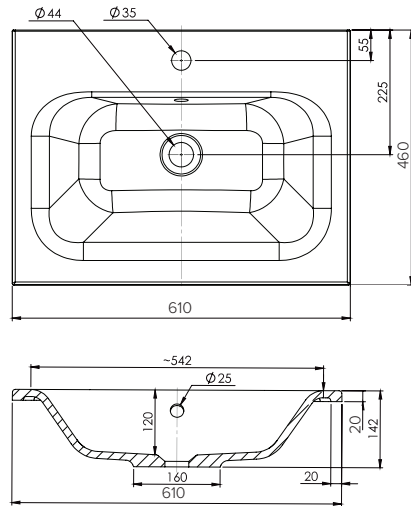

SPECIFICATION SHEET

600mm Basin Options

Via

StoneCast with overflow
Gloss White - VIA
Matte White - VIAMW

W610 x D460 x H20