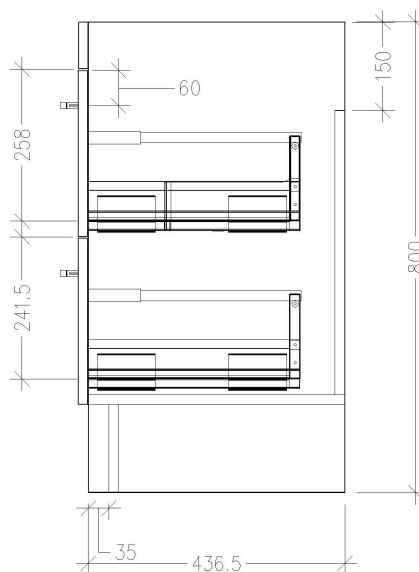

### Features

- Floorstanding
- 2 Drawers
- Single Basin
- Laminate Woodgrain & Solid Colours on MR Board
- Dimensions: H820 x W600 x D465
- Floor plumbing provision has been allowed for with a 60mm space behind lower drawer. Note lower drawer DOES NOT have a plumbing cutout and is designed to offer full storage space.
- **Optional: Floor plumbing waste provision in bottom drawer [88515] - Additional cost applies**

### Technical Details

Note: All measurements shown are in millimetres. Sizes are nominal.

TOP VIEW

FRONT VIEW

SIDE VIEW

## 600mm Basin Options

### Vercelli

Vitreous China with overflow  
Gloss White - VE

W625 x D465 x H115