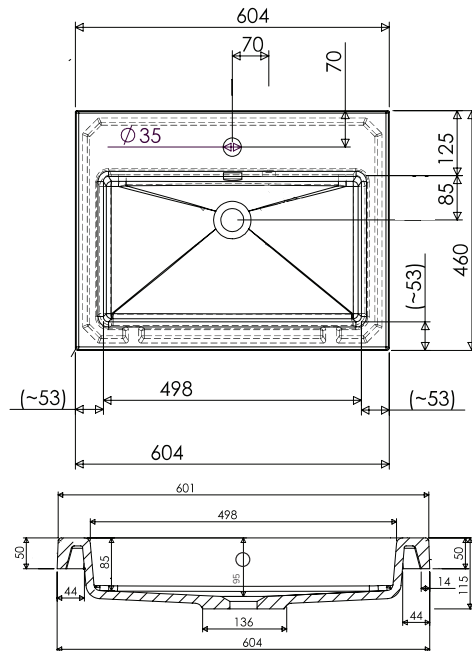

### Features

- Floorstanding
- 2 Drawers
- Single Basin
- Laminate Woodgrain & Solid Colours on MR Board
- Dimensions: H820 x W600 x D465
- Floor plumbing provision has been allowed for with a 60mm space behind lower drawer. Note lower drawer DOES NOT have a plumbing cutout and is designed to offer full storage space.
- **Optional: Floor plumbing waste provision in bottom drawer [88515] - Additional cost applies**

### Technical Details

Note: All measurements shown are in millimetres. Sizes are nominal.

TOP VIEW

FRONT VIEW

SIDE VIEW

### Via

StoneCast with overflow  
 Gloss White - VIA  
 Matte White - VIAMW

W610 x D460 x H20

### Ponti

StoneCast with overflow  
 Gloss White - PO

W604 x D460 x H50