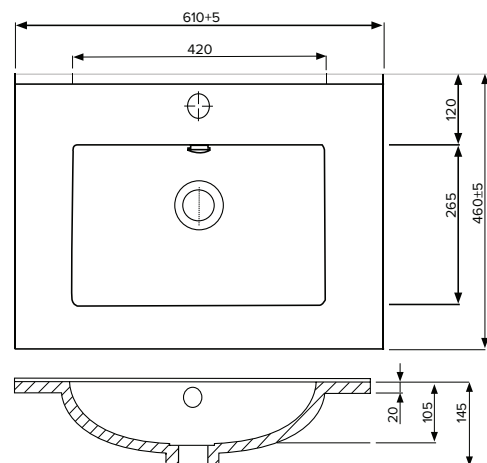

### Features

- Floorstanding
- 2 Drawers
- Single Basin
- Laminate Woodgrain & Solid Colours on MR Board
- Dimensions: H820 x W600 x D465
- Floor plumbing provision has been allowed for with a 60mm space behind lower drawer. Note lower drawer DOES NOT have a plumbing cutout and is designed to offer full storage space.
- **Optional: Floor plumbing waste provision in bottom drawer [88515] - Additional cost applies**

### Technical Details

Note: All measurements shown are in millimetres. Sizes are nominal.

TOP VIEW

FRONT VIEW

SIDE VIEW

### Ponti

StoneCast with overflow  
 Gloss White - PO

W604 x D460 x H50

### Clasico

Vitreous China with overflow  
 Gloss White - VC

W600 x D465 x H20