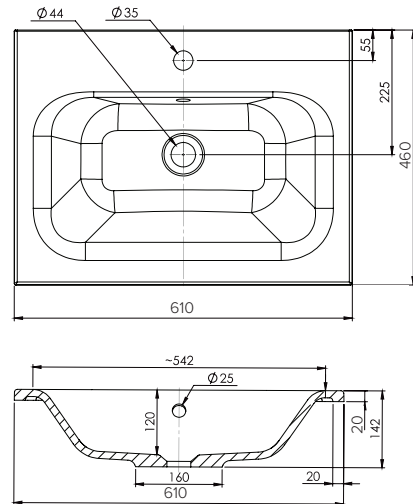

SPECIFICATION SHEET

Citi 600mm 1 Drawer Wall Vanity

Features

- Wall Hung
- 1 Drawer
- Single Basin
- Laminate Woodgrain & Solid Colours on MR Board
- Dimensions: H420 x W600 x D465

Technical Details

Note: All measurements shown are in millimetres. Sizes are nominal.

TOP VIEW

FRONT VIEW

SIDE VIEW

SPECIFICATION SHEET

600mm Basin Options

Via

StoneCast with overflow
Gloss White - VIA
Matte White - VIAMW

W610 x D460 x H20

Ponti

StoneCast with overflow
Gloss White - PO

W604 x D460 x H50

Clasico

Vitreous China with overflow
Gloss White - VC

W600 x D465 x H20

SPECIFICATION SHEET

600mm Basin Options

Vercelli

Vitreous China with overflow
Gloss White - VE

W625 x D465 x H115