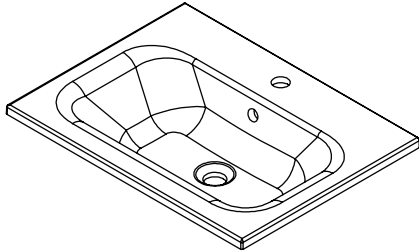

SPECIFICATION SHEET

Citi 600mm 1 Drawer Wall Vanity

Features

- Wall Hung
- 1 Drawer
- Single Basin
- Laminate Woodgrain & Solid Colours on MR Board
- Dimensions: H420 x W600 x D465

Technical Details

Note: All measurements shown are in millimetres. Sizes are nominal.

TOP VIEW

FRONT VIEW

SIDE VIEW

SPECIFICATION SHEET

600mm Basin Options

Via

StoneCast with overflow
Gloss White - VIA
Matte White - VIAMW

W610 x D460 x H20

Ponti

StoneCast with overflow
Gloss White - PO

W604 x D460 x H50

Clasico

Vitreous China with overflow
Gloss White - VC

W600 x D465 x H20

SPECIFICATION SHEET

600mm Basin Options