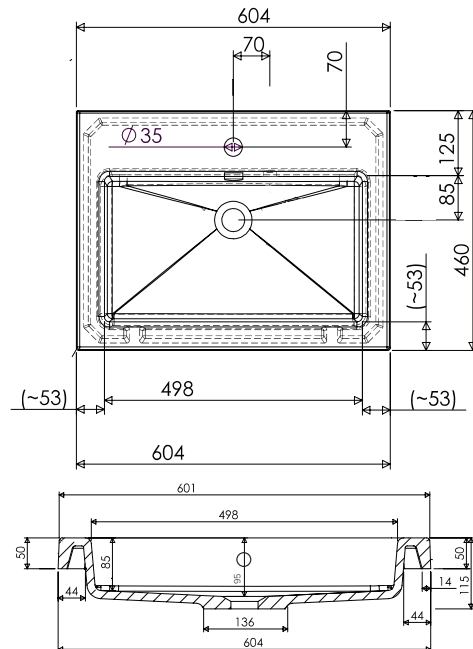

SPECIFICATION SHEET

Citi 600mm 1 Drawer Wall Vanity

Features

- Wall Hung
- 1 Drawer
- Single Basin
- Laminate Woodgrain & Solid Colours on MR Board
- Dimensions: H420 x W600 x D465

Technical Details

Note: All measurements shown are in millimetres. Sizes are nominal.

TOP VIEW

FRONT VIEW

SIDE VIEW

SPECIFICATION SHEET

600mm Basin Options

Via

StoneCast with overflow
Gloss White - VIA
Matte White - VIAMW

W610 x D460 x H20

Ponti

StoneCast with overflow
Gloss White - PO

W604 x D460 x H50

Clasico

Vitreous China with overflow
Gloss White - VC

W600 x D465 x H20

SPECIFICATION SHEET

600mm Basin Options

Vercelli

Vitreous China with overflow
Gloss White - VE

W625 x D465 x H115