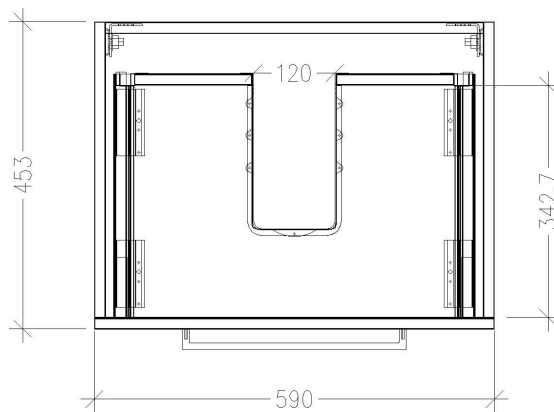

SPECIFICATION SHEET

Citi 600mm 1 Drawer Wall Vanity

Features

- Wall Hung
- 1 Drawer
- Single Basin
- Laminate Woodgrain & Solid Colours on MR Board
- Dimensions: H420 x W600 x D465

Technical Details

Note: All measurements shown are in millimetres. Sizes are nominal.

TOP VIEW

FRONT VIEW

SIDE VIEW

SPECIFICATION SHEET

600mm Basin Options

Via

StoneCast with overflow
Gloss White - VIA
Matte White - VIAMW

W610 x D460 x H20

Ponti

StoneCast with overflow
Gloss White - PO

W604 x D460 x H50

Clasico

Vitreous China with overflow
Gloss White - VC

W600 x D465 x H20

SPECIFICATION SHEET

600mm Basin Options

Vercelli

Vitreous China with overflow
Gloss White - VE

W625 x D465 x H115