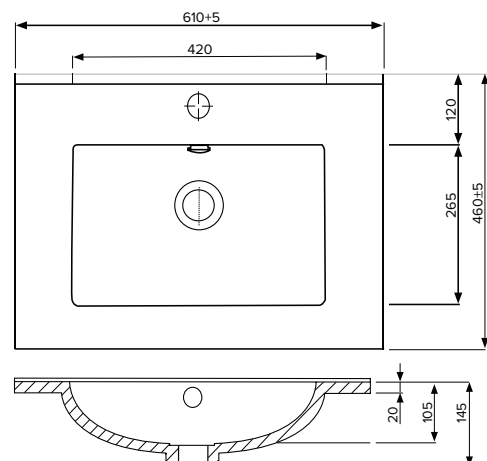

SPECIFICATION SHEET

Citi 600mm 1 Drawer Wall Vanity

Features

- Wall Hung
- 1 Drawer
- Single Basin
- Laminate Woodgrain & Solid Colours on MR Board
- Dimensions: H420 x W600 x D465

Technical Details

Note: All measurements shown are in millimetres. Sizes are nominal.

TOP VIEW

FRONT VIEW

SIDE VIEW

SPECIFICATION SHEET

600mm Basin Options

Via

StoneCast with overflow
Gloss White - VIA
Matte White - VIAMW

W610 x D460 x H20

Ponti

StoneCast with overflow
Gloss White - PO

W604 x D460 x H50

Clasico

Vitreous China with overflow
Gloss White - VC

W600 x D465 x H20

SPECIFICATION SHEET

600mm Basin Options

Vercelli

Vitreous China with overflow
Gloss White - VE

W625 x D465 x H115