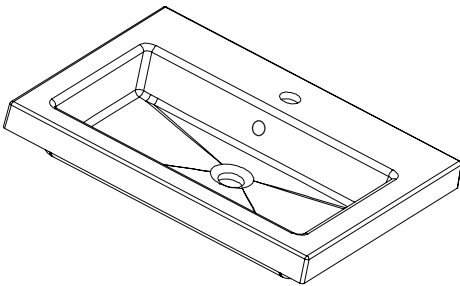

SPECIFICATION SHEET

Citi 600mm 1 Drawer Wall Vanity

Features

- Wall Hung
- 1 Drawer
- Single Basin
- Laminate Woodgrain & Solid Colours on MR Board
- Dimensions: H420 x W600 x D465

Technical Details

Note: All measurements shown are in millimetres. Sizes are nominal.

TOP VIEW

FRONT VIEW

SIDE VIEW

SPECIFICATION SHEET

600mm Basin Options

Via

StoneCast with overflow
Gloss White - VIA
Matte White - VIAMW

W610 x D460 x H20

Ponti

StoneCast with overflow
Gloss White - PO

W604 x D460 x H50

Clasico

Vitreous China with overflow
Gloss White - VC

W600 x D465 x H20

SPECIFICATION SHEET

600mm Basin Options

Vercelli

Vitreous China with overflow
Gloss White - VE

W625 x D465 x H115