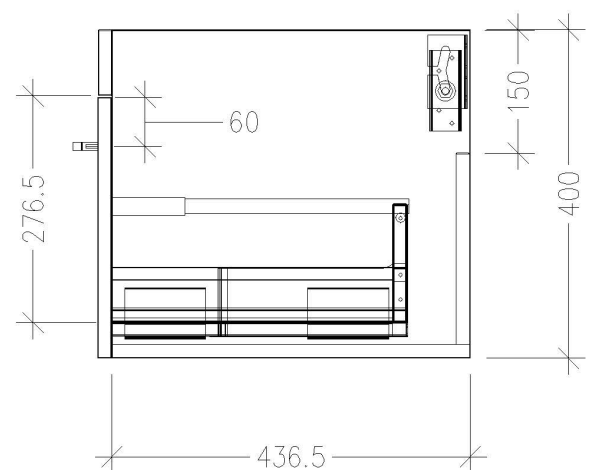

SPECIFICATION SHEET

Citi 600mm 1 Drawer Wall Vanity

Features

- Wall Hung
- 1 Drawer
- Single Basin
- Laminate Woodgrain & Solid Colours on MR Board
- Dimensions: H420 x W600 x D465

Technical Details

Note: All measurements shown are in millimetres. Sizes are nominal.

TOP VIEW

FRONT VIEW

SIDE VIEW

SPECIFICATION SHEET

600mm Basin Options

Via

StoneCast with overflow
Gloss White - VIA
Matte White - VIAMW

W610 x D460 x H20

Ponti

StoneCast with overflow
Gloss White - PO

W604 x D460 x H50

Clasico

Vitreous China with overflow
Gloss White - VC

W600 x D465 x H20

SPECIFICATION SHEET

600mm Basin Options

Vercelli

Vitreous China with overflow
Gloss White - VE

W625 x D465 x H115