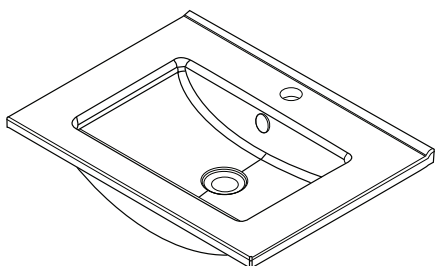

SPECIFICATION SHEET

Citi 600mm 1 Drawer Wall Vanity

Features

- Wall Hung
- 1 Drawer
- Single Basin
- Laminate Woodgrain & Solid Colours on MR Board
- Dimensions: H420 x W600 x D465

Technical Details

Note: All measurements shown are in millimetres. Sizes are nominal.

TOP VIEW

FRONT VIEW

SIDE VIEW

SPECIFICATION SHEET

600mm Basin Options

Via

StoneCast with overflow
Gloss White - VIA
Matte White - VIAMW

W610 x D460 x H20

Ponti

StoneCast with overflow
Gloss White - PO

W604 x D460 x H50

Clasico

Vitreous China with overflow
Gloss White - VC

W600 x D465 x H20

SPECIFICATION SHEET

600mm Basin Options

Vercelli

Vitreous China with overflow
Gloss White - VE

W625 x D465 x H115