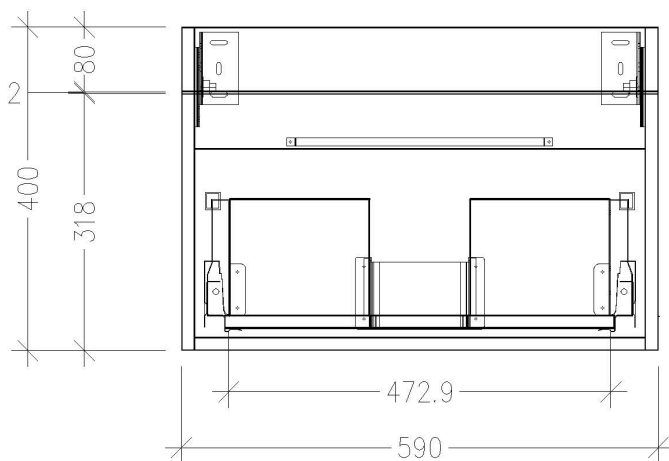

SPECIFICATION SHEET

Citi 600mm 1 Drawer Wall Vanity

Features

- Wall Hung
- 1 Drawer
- Single Basin
- Laminate Woodgrain & Solid Colours on MR Board
- Dimensions: H420 x W600 x D465

Technical Details

Note: All measurements shown are in millimetres. Sizes are nominal.

TOP VIEW

FRONT VIEW

SIDE VIEW

SPECIFICATION SHEET

600mm Basin Options

Via

StoneCast with overflow
Gloss White - VIA
Matte White - VIAMW

W610 x D460 x H20

Ponti

StoneCast with overflow
Gloss White - PO

W604 x D460 x H50

Clasico

Vitreous China with overflow
Gloss White - VC

W600 x D465 x H20

SPECIFICATION SHEET

600mm Basin Options

Vercelli

Vitreous China with overflow
Gloss White - VE

W625 x D465 x H115