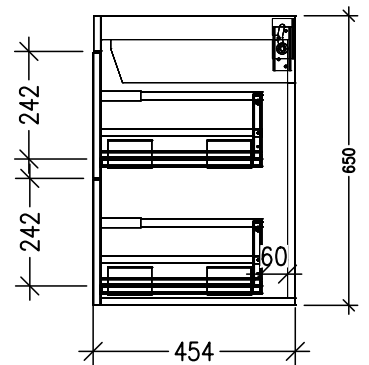

### Features

- Wall Hung
- 4 Drawers
- Single Basin
- Laminate Woodgrain & Solid Colours on MR Board
- Dimensions: H670 x W1800 x D465

### Technical Details

Note: All measurements shown are in millimetres. Sizes are nominal.

TOP VIEW

FRONT VIEW

SIDE VIEW

## 1800mm Single Basin Options

### Via (No Tap Hole)

StoneCast with overflow

Matte White - VIAMW-NTH

W1800 x D460 x H20