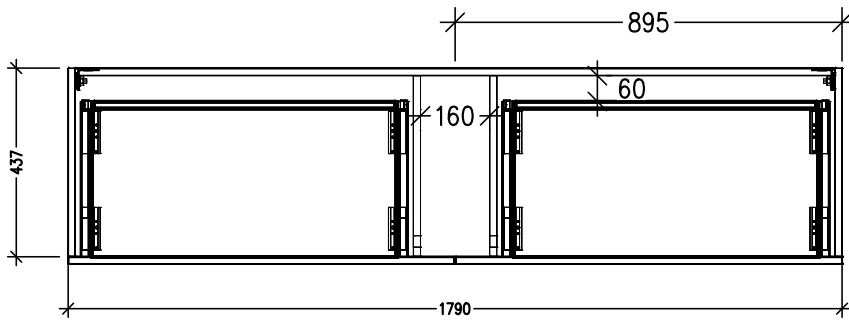

### Features

- Wall Hung
- 4 Drawers
- Single Basin
- Laminate Woodgrain & Solid Colours on MR Board
- Dimensions: H670 x W1800 x D465

### Technical Details

Note: All measurements shown are in millimetres. Sizes are nominal.

TOP VIEW

FRONT VIEW

SIDE VIEW

## 1800mm Single Basin Options