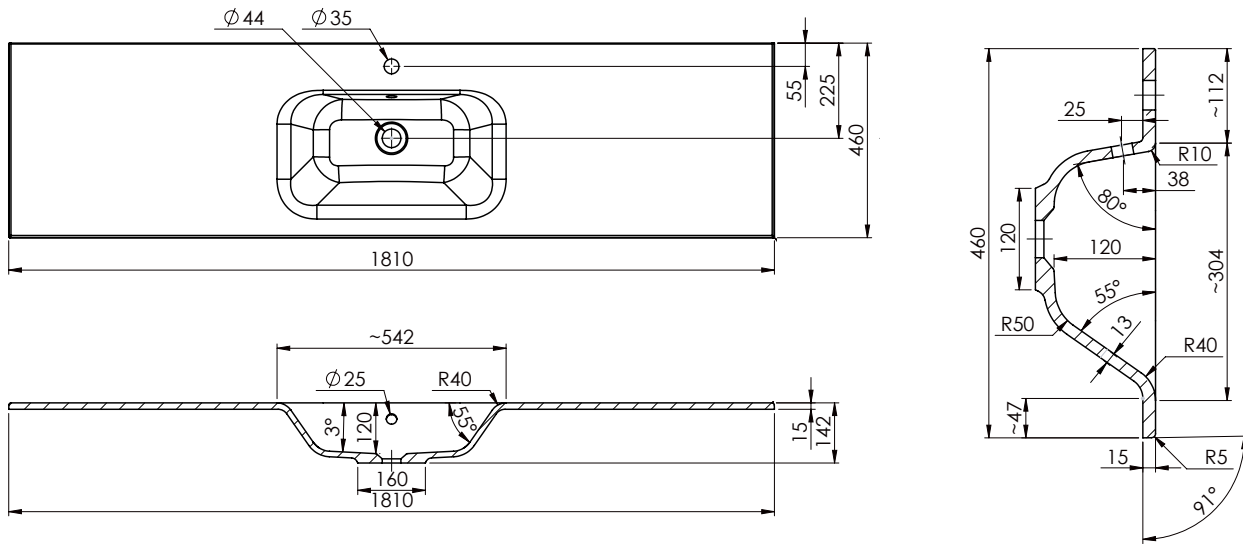

### Technical Details

Note: All measurements shown are in millimetres. Sizes are nominal.

TOP VIEW

FRONT VIEW

SIDE VIEW

## 1800mm Single Basin Options

### Via

StoneCast with overflow

Gloss White - VIA

Matte White - VIAMW

W1800 x D460 x H20

### Via (No Tap Hole)

StoneCast with overflow

Matte White - VIAMW-NTH

W1800 x D460 x H20