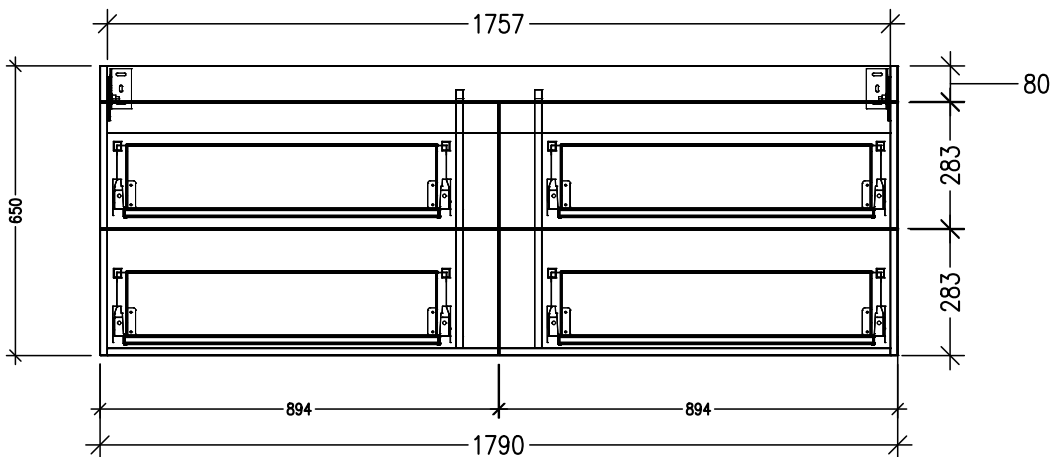

### Features

- Wall Hung
- 4 Drawers
- Single Basin
- Laminate Woodgrain & Solid Colours on MR Board
- Dimensions: H670 x W1800 x D465

### Technical Details

Note: All measurements shown are in millimetres. Sizes are nominal.

TOP VIEW

FRONT VIEW

SIDE VIEW

## 1800mm Single Basin Options

### Via (No Tap Hole)

StoneCast with overflow

Matte White - VIAMW-NTH

W1800 x D460 x H20