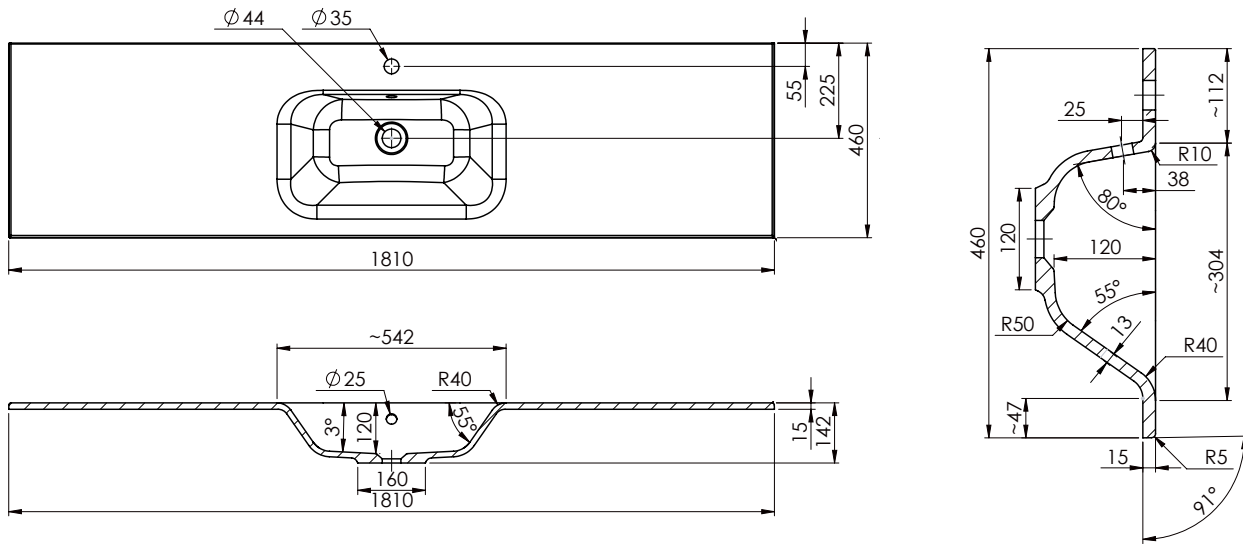

### Technical Details

Note: All measurements shown are in millimetres. Sizes are nominal.

## 1800mm Single Basin Options

### Via

StoneCast with overflow

Gloss White - VIA

Matte White - VIAMW

W1800 x D460 x H20

### Via (No Tap Hole)

StoneCast with overflow

Matte White - VIAMW-NTH

W1800 x D460 x H20