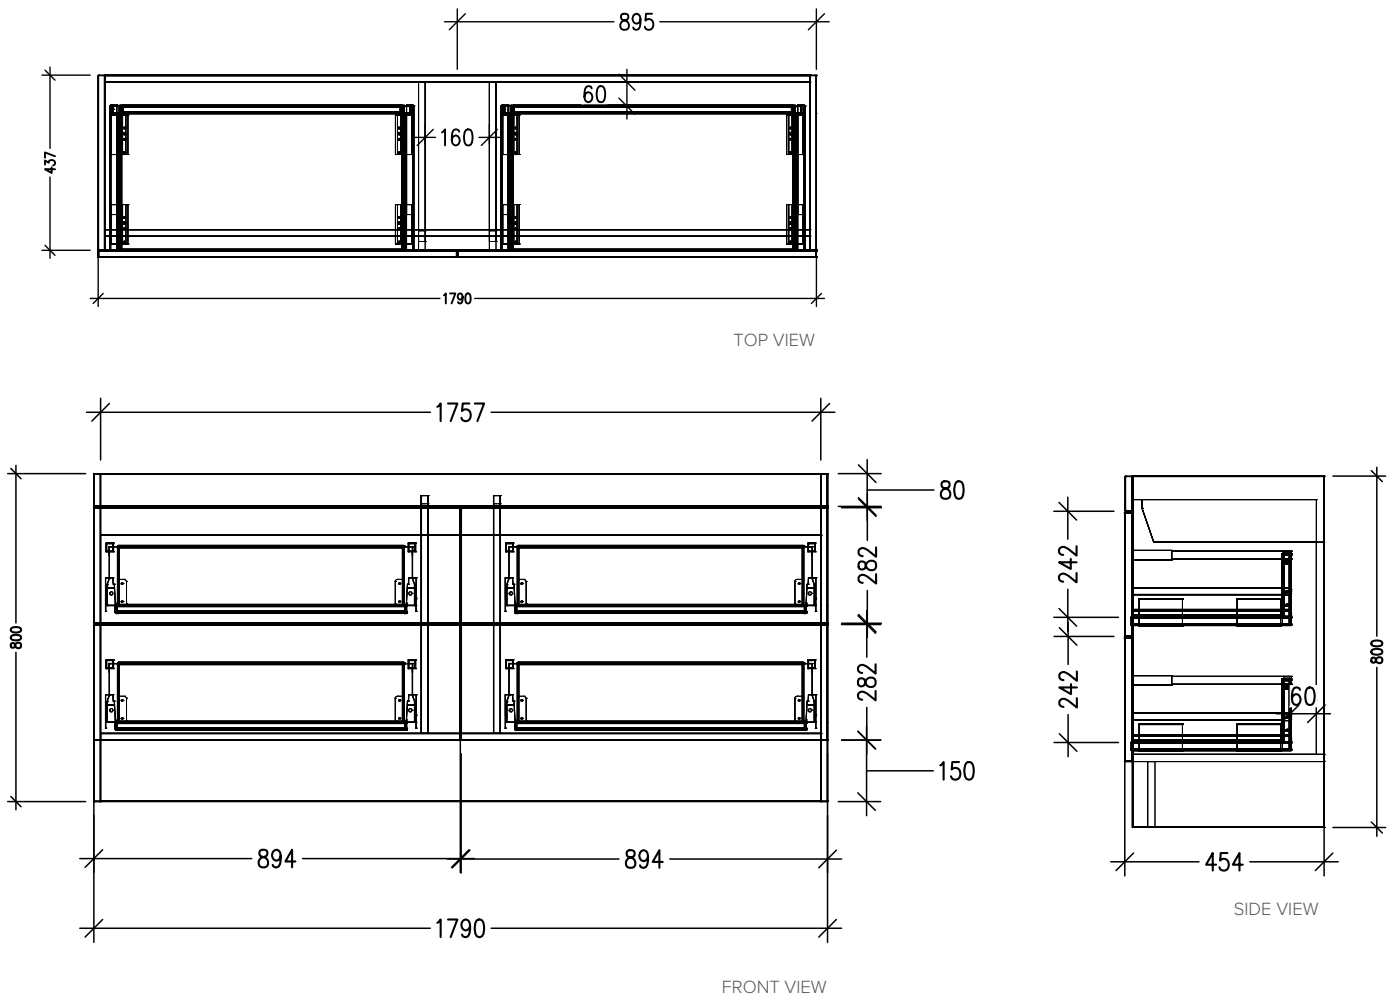

### Features

- Floorstanding
- 4 Drawers
- Single Basin
- Laminate Woodgrain & Solid Colours on MR Board
- Dimensions: H820 x W1800 x D465

### Technical Details

Note: All measurements shown are in millimetres. Sizes are nominal.

## 1800mm Single Basin Options

### Via (No Tap Hole)

StoneCast with overflow

Matte White - VIAMW-NTH

W1800 x D460 x H20