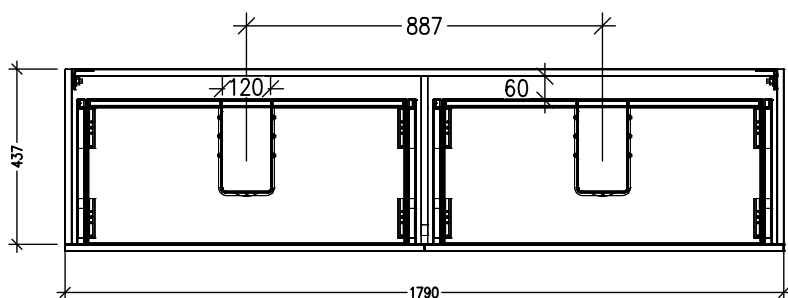

SPECIFICATION SHEET

Citi 1800mm 4 Drawer Double Basin Wall Vanity

Features

- Wall Hung
- 4 Drawers
- Double Basin
- Laminate Woodgrain & Solid Colours on MR Board
- Dimensions: H650 x W1800 x D465
- Plumbing provision has been allowed for with a 60mm space behind lower drawers. Note lower drawers DO NOT have a plumbing cutout and are designed to offer full storage space.

Technical Details

Note: All measurements shown are in millimetres. Sizes are nominal.

TOP VIEW

FRONT VIEW

SIDE VIEW

SPECIFICATION SHEET

1800mm Double Basin Options

Via

StoneCast with overflow

Gloss White - VIA

Matte White - VIAMW

W1800 x D460 x H20

Via (No Tap Hole)

StoneCast with overflow

Matte White - VIAMW-NTH

W1800 x D460 x H20