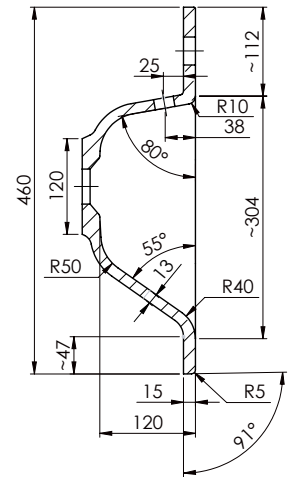

SPECIFICATION SHEET

Citi 1800mm 4 Drawer Double Basin Wall Vanity

Features

- Wall Hung
- 4 Drawers
- Double Basin
- Laminate Woodgrain & Solid Colours on MR Board
- Dimensions: H650 x W1800 x D465
- Plumbing provision has been allowed for with a 60mm space behind lower drawers. Note lower drawers DO NOT have a plumbing cutout and are designed to offer full storage space.

Technical Details

Note: All measurements shown are in millimetres. Sizes are nominal.

TOP VIEW

FRONT VIEW

SIDE VIEW

SPECIFICATION SHEET

1800mm Double Basin Options

Via

StoneCast with overflow

Gloss White - VIA

Matte White - VIAMW

W1800 x D460 x H20

Via (No Tap Hole)

StoneCast with overflow

Matte White - VIAMW-NTH

W1800 x D460 x H20