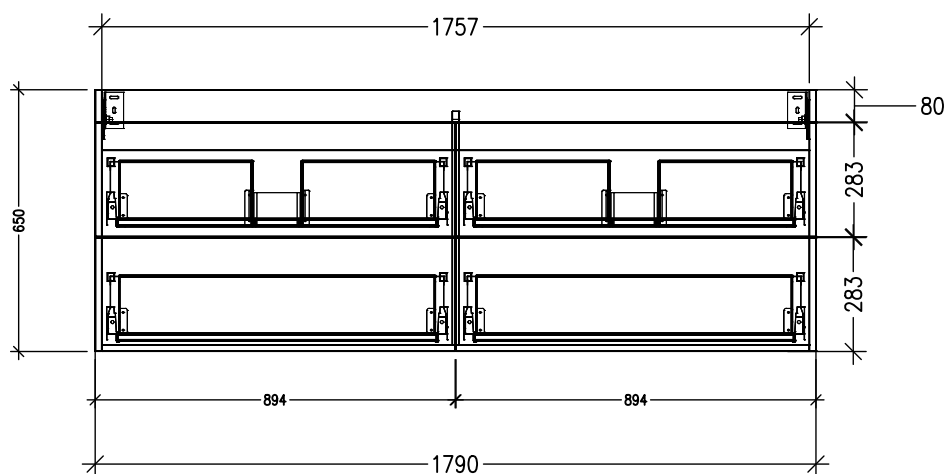

SPECIFICATION SHEET

Citi 1800mm 4 Drawer Double Basin Wall Vanity

Features

- Wall Hung
- 4 Drawers
- Double Basin
- Laminate Woodgrain & Solid Colours on MR Board
- Dimensions: H650 x W1800 x D465
- Plumbing provision has been allowed for with a 60mm space behind lower drawers. Note lower drawers DO NOT have a plumbing cutout and are designed to offer full storage space.

Technical Details

Note: All measurements shown are in millimetres. Sizes are nominal.

TOP VIEW

FRONT VIEW

SIDE VIEW

SPECIFICATION SHEET

1800mm Double Basin Options

Via

StoneCast with overflow

Gloss White - VIA

Matte White - VIAMW

W1800 x D460 x H20

Via (No Tap Hole)

StoneCast with overflow

Matte White - VIAMW-NTH

W1800 x D460 x H20