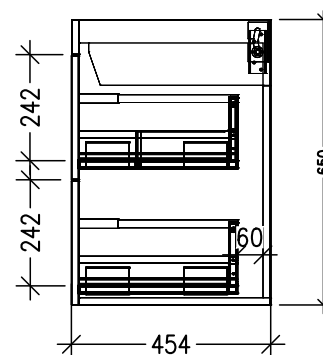

SPECIFICATION SHEET

Citi 1800mm 4 Drawer Double Basin Wall Vanity

Features

- Wall Hung
- 4 Drawers
- Double Basin
- Laminate Woodgrain & Solid Colours on MR Board
- Dimensions: H650 x W1800 x D465
- Plumbing provision has been allowed for with a 60mm space behind lower drawers. Note lower drawers DO NOT have a plumbing cutout and are designed to offer full storage space.

Technical Details

Note: All measurements shown are in millimetres. Sizes are nominal.

TOP VIEW

FRONT VIEW

SIDE VIEW

SPECIFICATION SHEET

1800mm Double Basin Options

Via

StoneCast with overflow

Gloss White - VIA

Matte White - VIAMW

W1800 x D460 x H20

Via (No Tap Hole)

StoneCast with overflow

Matte White - VIAMW-NTH

W1800 x D460 x H20