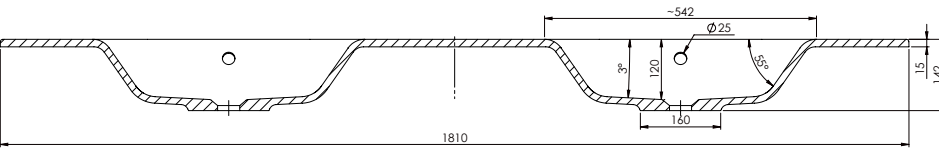

SPECIFICATION SHEET

Citi 1800mm 4 Drawer Double Basin Wall Vanity

Features

- Wall Hung
- 4 Drawers
- Double Basin
- Laminate Woodgrain & Solid Colours on MR Board
- Dimensions: H650 x W1800 x D465
- Plumbing provision has been allowed for with a 60mm space behind lower drawers. Note lower drawers DO NOT have a plumbing cutout and are designed to offer full storage space.

Technical Details

Note: All measurements shown are in millimetres. Sizes are nominal.

TOP VIEW

FRONT VIEW

SIDE VIEW

SPECIFICATION SHEET

1800mm Double Basin Options

Via

StoneCast with overflow

Gloss White - VIA

Matte White - VIAMW

W1800 x D460 x H20

Via (No Tap Hole)

StoneCast with overflow

Matte White - VIAMW-NTH

W1800 x D460 x H20