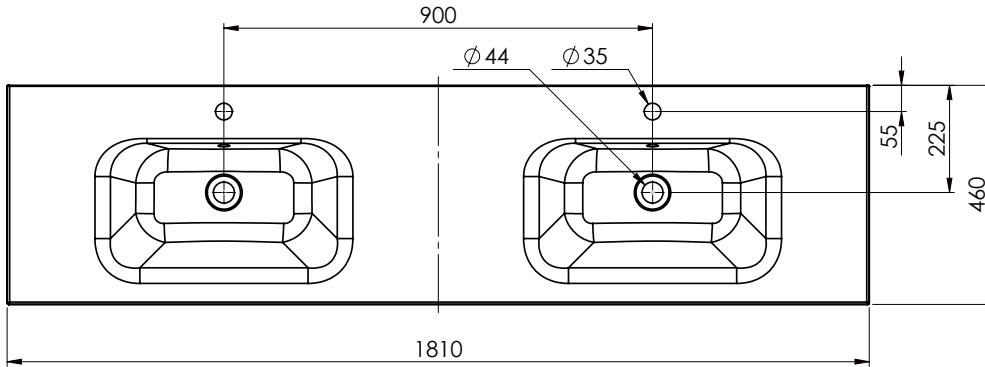

SPECIFICATION SHEET

Citi 1800mm 4 Drawer Double Basin Wall Vanity

Features

- Wall Hung
- 4 Drawers
- Double Basin
- Laminate Woodgrain & Solid Colours on MR Board
- Dimensions: H650 x W1800 x D465
- Plumbing provision has been allowed for with a 60mm space behind lower drawers. Note lower drawers DO NOT have a plumbing cutout and are designed to offer full storage space.

Technical Details

Note: All measurements shown are in millimetres. Sizes are nominal.

TOP VIEW

FRONT VIEW

SIDE VIEW

SPECIFICATION SHEET

1800mm Double Basin Options

Via

StoneCast with overflow

Gloss White - VIA

Matte White - VIAMW

W1800 x D460 x H20

Via (No Tap Hole)

StoneCast with overflow

Matte White - VIAMW-NTH

W1800 x D460 x H20