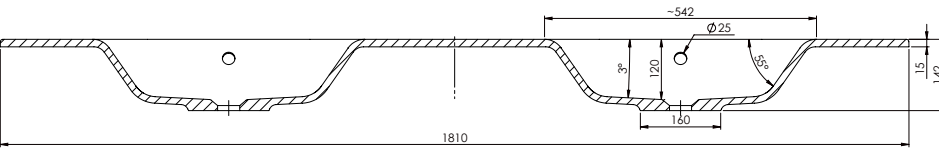

SPECIFICATION SHEET

Citi 1800mm 4 Drawer Double Basin Floor Vanity

Features

- Floorstanding
- 4 Drawers
- Double Basin
- Laminate Woodgrain & Solid Colours on MR Board
- Dimensions: H800 x W1800 x D465
- Floor plumbing provision has been allowed for with a 60mm space behind lower drawers. Note lower drawers DO NOT have plumbing cutouts and are designed to offer full storage space.
- **Optional: Floor plumbing waste position in bottom drawers [88515] - Additional cost applies**

Technical Details

Note: All measurements shown are in millimetres. Sizes are nominal.

TOP VIEW

FRONT VIEW

SIDE VIEW

SPECIFICATION SHEET

1800mm Double Basin Options

Via

StoneCast with overflow

Gloss White - VIA

Matte White - VIAMW

W1800 x D460 x H20

Via (No Tap Hole)

StoneCast with overflow

Matte White - VIAMW-NTH

W1800 x D460 x H20