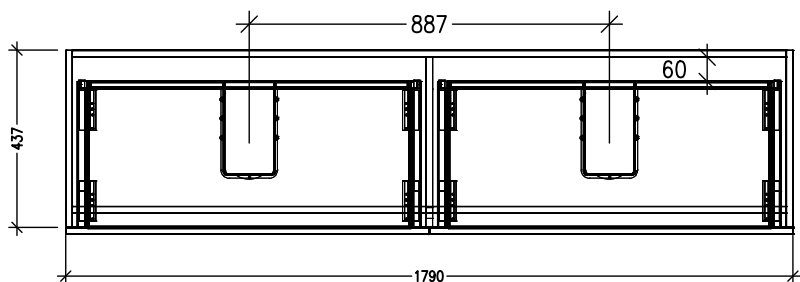

SPECIFICATION SHEET

Citi 1800mm 4 Drawer Double Basin Floor Vanity

Features

- Floorstanding
- 4 Drawers
- Double Basin
- Laminate Woodgrain & Solid Colours on MR Board
- Dimensions: H800 x W1800 x D465
- Floor plumbing provision has been allowed for with a 60mm space behind lower drawers. Note lower drawers DO NOT have plumbing cutouts and are designed to offer full storage space.
- **Optional: Floor plumbing waste position in bottom drawers [88515] - Additional cost applies**

Technical Details

Note: All measurements shown are in millimetres. Sizes are nominal.

TOP VIEW

FRONT VIEW

SIDE VIEW

SPECIFICATION SHEET

1800mm Double Basin Options

Via

StoneCast with overflow

Gloss White - VIA

Matte White - VIAMW

W1800 x D460 x H20

Via (No Tap Hole)

StoneCast with overflow

Matte White - VIAMW-NTH

W1800 x D460 x H20