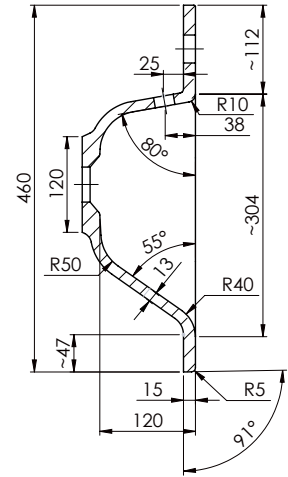

SPECIFICATION SHEET

Citi 1800mm 4 Drawer Double Basin Floor Vanity

Features

- Floorstanding
- 4 Drawers
- Double Basin
- Laminate Woodgrain & Solid Colours on MR Board
- Dimensions: H800 x W1800 x D465
- Floor plumbing provision has been allowed for with a 60mm space behind lower drawers. Note lower drawers DO NOT have plumbing cutouts and are designed to offer full storage space.
- **Optional: Floor plumbing waste position in bottom drawers [88515] - Additional cost applies**

Technical Details

Note: All measurements shown are in millimetres. Sizes are nominal.

TOP VIEW

FRONT VIEW

SIDE VIEW

SPECIFICATION SHEET

1800mm Double Basin Options

Via

StoneCast with overflow

Gloss White - VIA

Matte White - VIAMW

W1800 x D460 x H20

Via (No Tap Hole)

StoneCast with overflow

Matte White - VIAMW-NTH

W1800 x D460 x H20