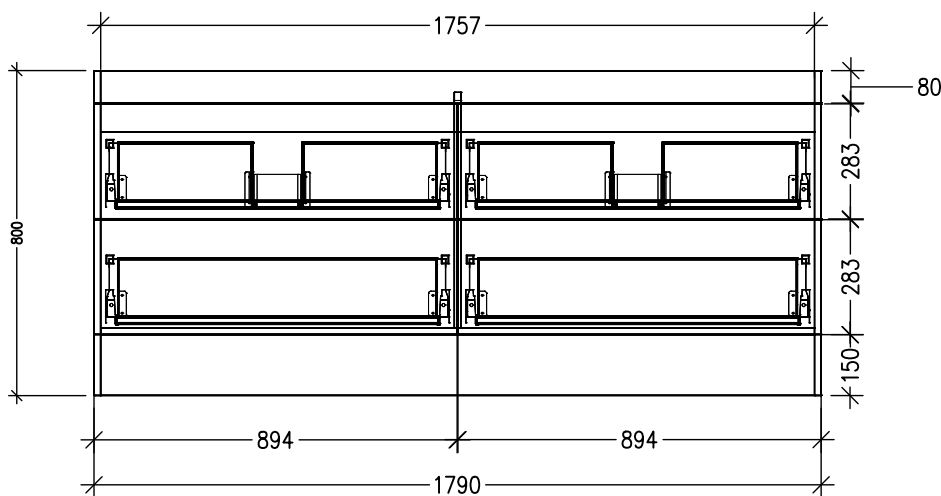

SPECIFICATION SHEET

Citi 1800mm 4 Drawer Double Basin Floor Vanity

Features

- Floorstanding
- 4 Drawers
- Double Basin
- Laminate Woodgrain & Solid Colours on MR Board
- Dimensions: H800 x W1800 x D465
- Floor plumbing provision has been allowed for with a 60mm space behind lower drawers. Note lower drawers DO NOT have plumbing cutouts and are designed to offer full storage space.
- **Optional: Floor plumbing waste position in bottom drawers [88515] - Additional cost applies**

Technical Details

Note: All measurements shown are in millimetres. Sizes are nominal.

TOP VIEW

FRONT VIEW

SIDE VIEW

SPECIFICATION SHEET

1800mm Double Basin Options

Via

StoneCast with overflow

Gloss White - VIA

Matte White - VIAMW

W1800 x D460 x H20

Via (No Tap Hole)

StoneCast with overflow

Matte White - VIAMW-NTH

W1800 x D460 x H20