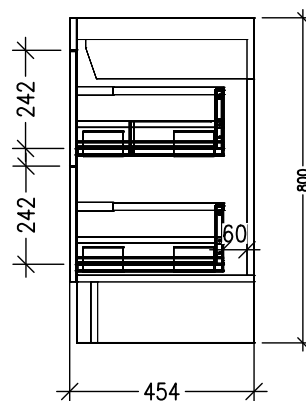

SPECIFICATION SHEET

Citi 1800mm 4 Drawer Double Basin Floor Vanity

Features

- Floorstanding
- 4 Drawers
- Double Basin
- Laminate Woodgrain & Solid Colours on MR Board
- Dimensions: H800 x W1800 x D465
- Floor plumbing provision has been allowed for with a 60mm space behind lower drawers. Note lower drawers DO NOT have plumbing cutouts and are designed to offer full storage space.
- **Optional: Floor plumbing waste position in bottom drawers [88515] - Additional cost applies**

Technical Details

Note: All measurements shown are in millimetres. Sizes are nominal.

TOP VIEW

FRONT VIEW

SIDE VIEW

SPECIFICATION SHEET

1800mm Double Basin Options

Via

StoneCast with overflow

Gloss White - VIA

Matte White - VIAMW

W1800 x D460 x H20

Via (No Tap Hole)

StoneCast with overflow

Matte White - VIAMW-NTH

W1800 x D460 x H20