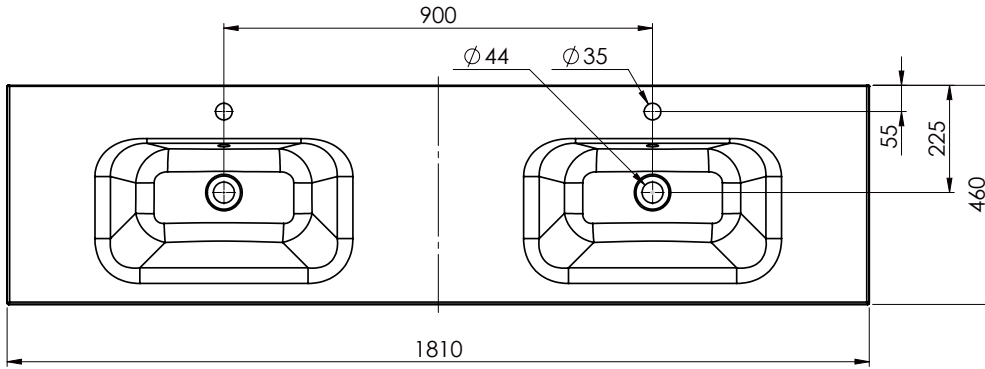

SPECIFICATION SHEET

Citi 1800mm 4 Drawer Double Basin Floor Vanity

Features

- Floorstanding
- 4 Drawers
- Double Basin
- Laminate Woodgrain & Solid Colours on MR Board
- Dimensions: H800 x W1800 x D465
- Floor plumbing provision has been allowed for with a 60mm space behind lower drawers. Note lower drawers DO NOT have plumbing cutouts and are designed to offer full storage space.
- **Optional: Floor plumbing waste position in bottom drawers [88515] - Additional cost applies**

Technical Details

Note: All measurements shown are in millimetres. Sizes are nominal.

TOP VIEW

FRONT VIEW

SIDE VIEW

SPECIFICATION SHEET

1800mm Double Basin Options

Via

StoneCast with overflow

Gloss White - VIA

Matte White - VIAMW

W1800 x D460 x H20

Via (No Tap Hole)

StoneCast with overflow

Matte White - VIAMW-NTH

W1800 x D460 x H20