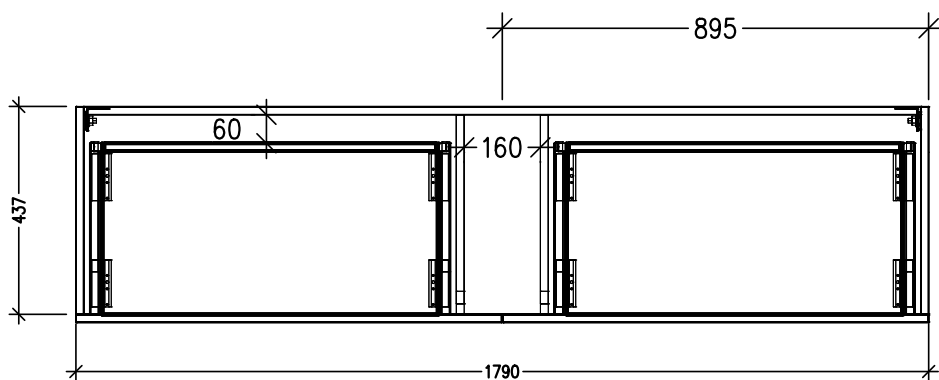

SPECIFICATION SHEET

Citi 1800mm 2 Drawer Single Basin Wall Vanity

Features

- Wall Hung
- 2 Drawers
- Single Basin
- Laminate Woodgrain & Solid Colours on MR Board
- Dimensions: H420 x W1800 x D465

Technical Details

Note: All measurements shown are in millimetres. Sizes are nominal.

TOP VIEW

FRONT VIEW

SIDE VIEW

SPECIFICATION SHEET

1800mm Single Basin Options

Via

StoneCast with overflow

Gloss White - VIA

Matte White - VIAMW

W1800 x D460 x H20

Via (No Tap Hole)

StoneCast with overflow

Matte White - VIAMW-NTH

W1800 x D460 x H20