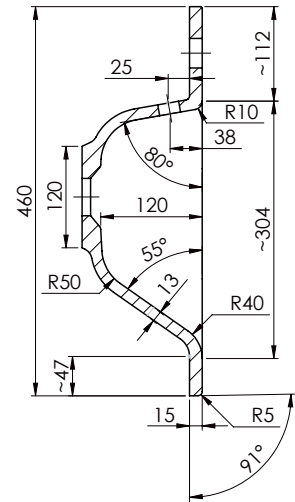

SPECIFICATION SHEET

Citi 1800mm 2 Drawer Single Basin Wall Vanity

Features

- Wall Hung
- 2 Drawers
- Single Basin
- Laminate Woodgrain & Solid Colours on MR Board
- Dimensions: H420 x W1800 x D465

Technical Details

Note: All measurements shown are in millimetres. Sizes are nominal.

TOP VIEW

FRONT VIEW

SIDE VIEW

SPECIFICATION SHEET

1800mm Single Basin Options

Via

StoneCast with overflow

Gloss White - VIA

Matte White - VIAMW

W1800 x D460 x H20

Via (No Tap Hole)

StoneCast with overflow

Matte White - VIAMW-NTH

W1800 x D460 x H20