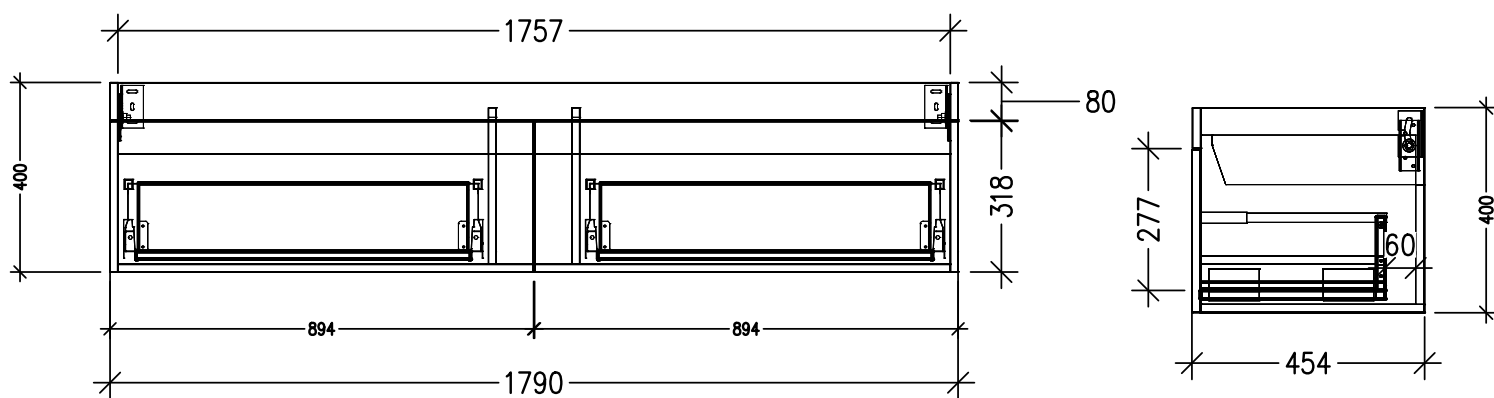

SPECIFICATION SHEET

Citi 1800mm 2 Drawer Single Basin Wall Vanity

Features

- Wall Hung
- 2 Drawers
- Single Basin
- Laminate Woodgrain & Solid Colours on MR Board
- Dimensions: H420 x W1800 x D465

Technical Details

Note: All measurements shown are in millimetres. Sizes are nominal.

TOP VIEW

FRONT VIEW

SIDE VIEW

SPECIFICATION SHEET

1800mm Single Basin Options

Via

StoneCast with overflow

Gloss White - VIA

Matte White - VIAMW

W1800 x D460 x H20

Via (No Tap Hole)

StoneCast with overflow

Matte White - VIAMW-NTH

W1800 x D460 x H20