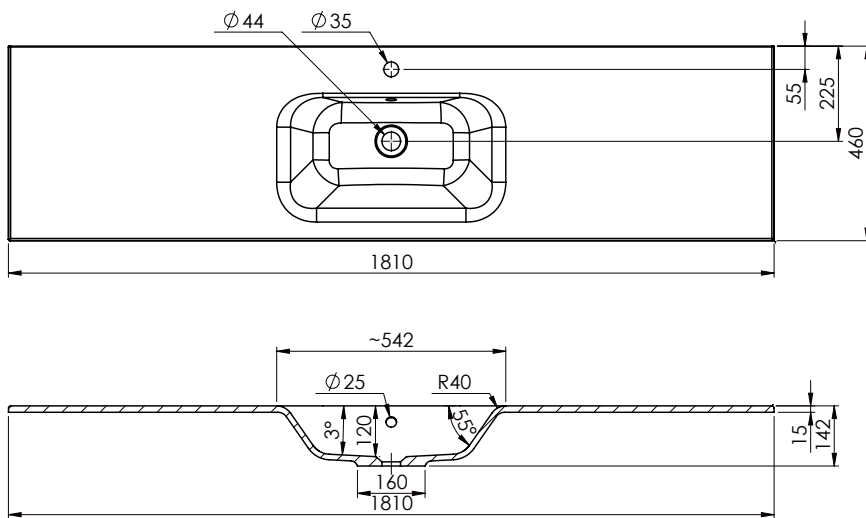

SPECIFICATION SHEET

Citi 1800mm 2 Drawer Single Basin Wall Vanity

Features

- Wall Hung
- 2 Drawers
- Single Basin
- Laminate Woodgrain & Solid Colours on MR Board
- Dimensions: H420 x W1800 x D465

Technical Details

Note: All measurements shown are in millimetres. Sizes are nominal.

TOP VIEW

FRONT VIEW

SIDE VIEW

SPECIFICATION SHEET

1800mm Single Basin Options

Via

StoneCast with overflow

Gloss White - VIA

Matte White - VIAMW

W1800 x D460 x H20

Via (No Tap Hole)

StoneCast with overflow

Matte White - VIAMW-NTH

W1800 x D460 x H20