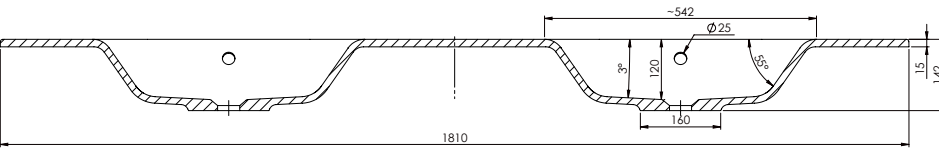

SPECIFICATION SHEET

Citi 1800mm 2 Drawer Double Basin Wall Vanity

Features

- Wall Hung
- 2 Drawers
- Double Basin
- Laminate Woodgrain & Solid Colours on MR Board
- Dimensions: H420 x W1800 x D465

Technical Details

Note: All measurements shown are in millimetres. Sizes are nominal.

TOP VIEW

FRONT VIEW

SIDE VIEW

SPECIFICATION SHEET

1800mm Double Basin Options

Via

StoneCast with overflow

Gloss White - VIA

Matte White - VIAMW

W1800 x D460 x H20

Via (No Tap Hole)

StoneCast with overflow

Matte White - VIAMW-NTH

W1800 x D460 x H20