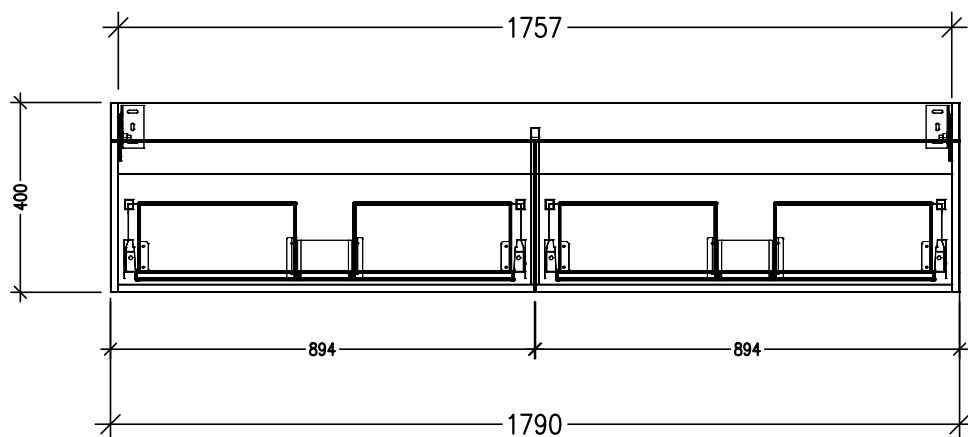

SPECIFICATION SHEET

Citi 1800mm 2 Drawer Double Basin Wall Vanity

Features

- Wall Hung
- 2 Drawers
- Double Basin
- Laminate Woodgrain & Solid Colours on MR Board
- Dimensions: H420 x W1800 x D465

Technical Details

Note: All measurements shown are in millimetres. Sizes are nominal.

TOP VIEW

FRONT VIEW

SIDE VIEW

SPECIFICATION SHEET

1800mm Double Basin Options

Via

StoneCast with overflow

Gloss White - VIA

Matte White - VIAMW

W1800 x D460 x H20

Via (No Tap Hole)

StoneCast with overflow

Matte White - VIAMW-NTH

W1800 x D460 x H20