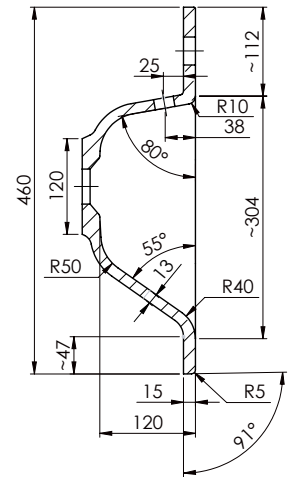

SPECIFICATION SHEET

Citi 1800mm 2 Drawer Double Basin Wall Vanity

Features

- Wall Hung
- 2 Drawers
- Double Basin
- Laminate Woodgrain & Solid Colours on MR Board
- Dimensions: H420 x W1800 x D465

Technical Details

Note: All measurements shown are in millimetres. Sizes are nominal.

TOP VIEW

FRONT VIEW

SIDE VIEW

SPECIFICATION SHEET

1800mm Double Basin Options

Via

StoneCast with overflow

Gloss White - VIA

Matte White - VIAMW

W1800 x D460 x H20

Via (No Tap Hole)

StoneCast with overflow

Matte White - VIAMW-NTH

W1800 x D460 x H20