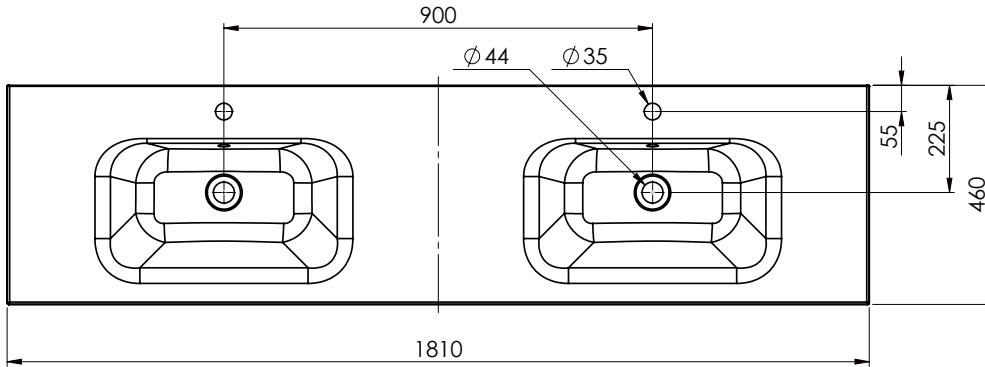

SPECIFICATION SHEET

Citi 1800mm 2 Drawer Double Basin Wall Vanity

Features

- Wall Hung
- 2 Drawers
- Double Basin
- Laminate Woodgrain & Solid Colours on MR Board
- Dimensions: H420 x W1800 x D465

Technical Details

Note: All measurements shown are in millimetres. Sizes are nominal.

TOP VIEW

FRONT VIEW

SIDE VIEW

SPECIFICATION SHEET

1800mm Double Basin Options

Via

StoneCast with overflow

Gloss White - VIA

Matte White - VIAMW

W1800 x D460 x H20

Via (No Tap Hole)

StoneCast with overflow

Matte White - VIAMW-NTH

W1800 x D460 x H20