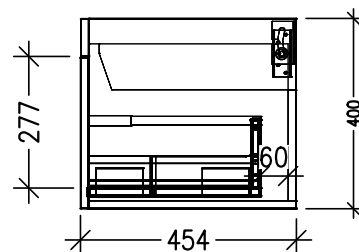

SPECIFICATION SHEET

Citi 1800mm 2 Drawer Double Basin Wall Vanity

Features

- Wall Hung
- 2 Drawers
- Double Basin
- Laminate Woodgrain & Solid Colours on MR Board
- Dimensions: H420 x W1800 x D465

Technical Details

Note: All measurements shown are in millimetres. Sizes are nominal.

TOP VIEW

FRONT VIEW

SIDE VIEW

SPECIFICATION SHEET

1800mm Double Basin Options

Via

StoneCast with overflow

Gloss White - VIA

Matte White - VIAMW

W1800 x D460 x H20

Via (No Tap Hole)

StoneCast with overflow

Matte White - VIAMW-NTH

W1800 x D460 x H20