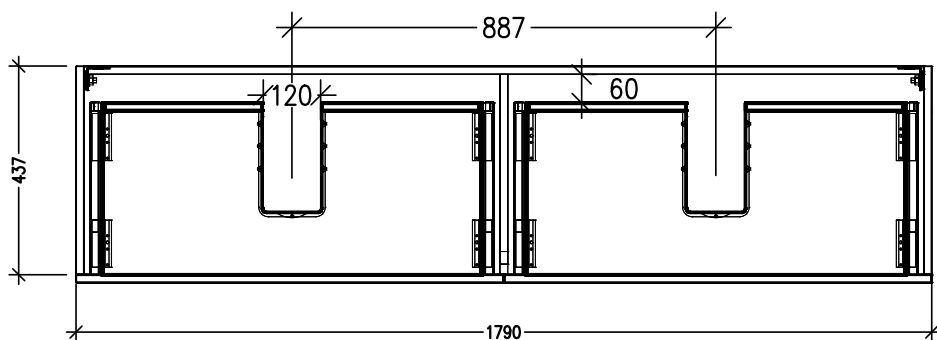

SPECIFICATION SHEET

Citi 1800mm 2 Drawer Double Basin Wall Vanity

Features

- Wall Hung
- 2 Drawers
- Double Basin
- Laminate Woodgrain & Solid Colours on MR Board
- Dimensions: H420 x W1800 x D465

Technical Details

Note: All measurements shown are in millimetres. Sizes are nominal.

TOP VIEW

FRONT VIEW

SIDE VIEW

SPECIFICATION SHEET

1800mm Double Basin Options

Via

StoneCast with overflow

Gloss White - VIA

Matte White - VIAMW

W1800 x D460 x H20

Via (No Tap Hole)

StoneCast with overflow

Matte White - VIAMW-NTH

W1800 x D460 x H20