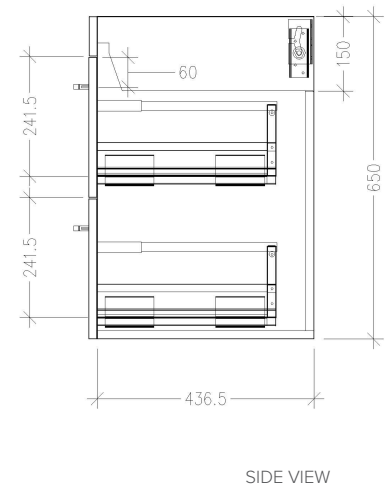

SPECIFICATION SHEET

Citi 1500 Wall Vanity, 4 Drawer, Single Basin

Features

- Wall Hung
- 4 Drawers
- Single Basin
- Laminate Woodgrain & Solid Colours on MR Board
- Dimensions: H670 x W1500 x D465

Technical Details

Note: All measurements shown are in millimetres. Sizes are nominal.

SPECIFICATION SHEET

1500mm Single Basin Options

Via

StoneCast with overflow

Single Basin Option

Gloss White - VIA

Matte White - VIAMW

W1500 x D460 x H20