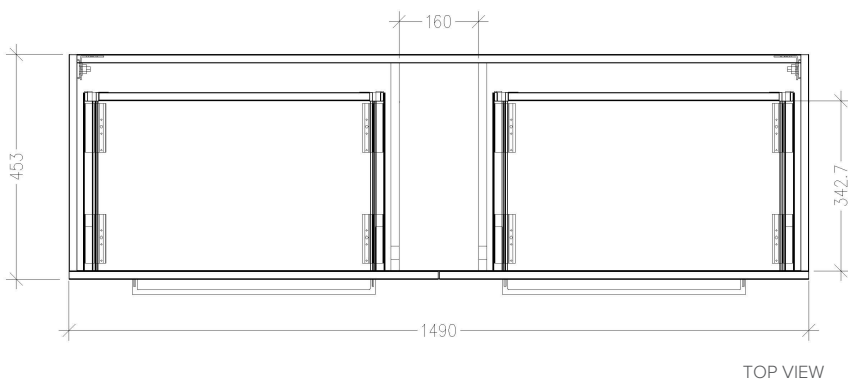

SPECIFICATION SHEET

Citi 1500 Wall Vanity, 4 Drawer, Single Basin

Features

- Wall Hung
- 4 Drawers
- Single Basin
- Laminate Woodgrain & Solid Colours on MR Board
- Dimensions: H670 x W1500 x D465

Technical Details

Note: All measurements shown are in millimetres. Sizes are nominal.

SPECIFICATION SHEET

1500mm Single Basin Options

Via

StoneCast with overflow

Single Basin Option

Gloss White - VIA

Matte White - VIAMW

W1500 x D460 x H20