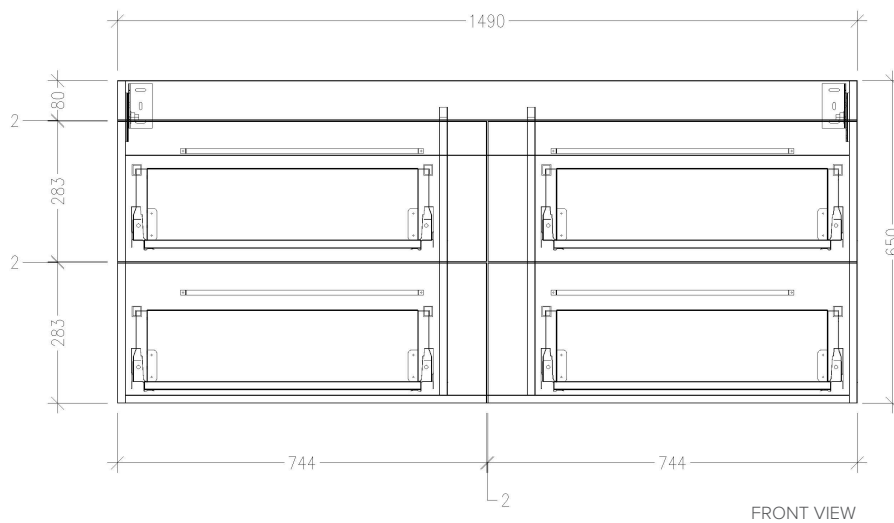

SPECIFICATION SHEET

Citi 1500 Wall Vanity, 4 Drawer, Single Basin

Features

- Wall Hung
- 4 Drawers
- Single Basin
- Laminate Woodgrain & Solid Colours on MR Board
- Dimensions: H670 x W1500 x D465

Technical Details

Note: All measurements shown are in millimetres. Sizes are nominal.

SPECIFICATION SHEET

1500mm Single Basin Options

Via

StoneCast with overflow

Single Basin Option

Gloss White - VIA

Matte White - VIAMW

W1500 x D460 x H20