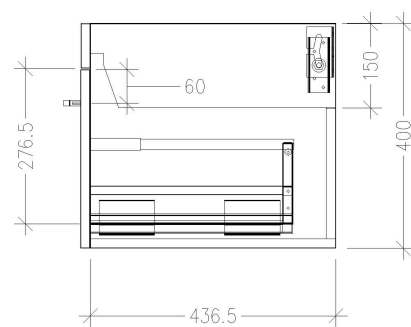

### Features

- Wall Hung
- 2 Drawers
- Single Basin
- Laminate Woodgrain & Solid Colours on MR Board
- Dimensions: H420 x W1500 x D465

### Technical Details

Note: All measurements shown are in millimetres. Sizes are nominal.

## 1500mm Single Basin Options