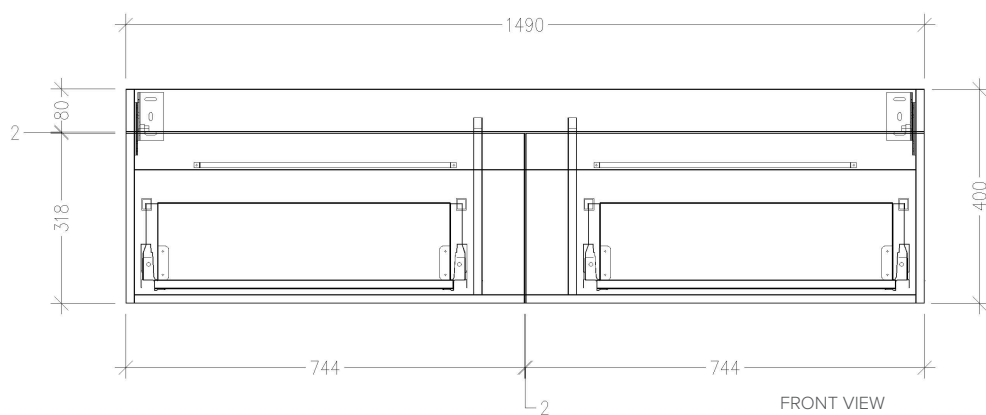

### Features

- Wall Hung
- 2 Drawers
- Single Basin
- Laminate Woodgrain & Solid Colours on MR Board
- Dimensions: H420 x W1500 x D465

### Technical Details

Note: All measurements shown are in millimetres. Sizes are nominal.

## 1500mm Single Basin Options

### Via

StoneCast with overflow

Single Basin Option

Gloss White - VIA

Matte White - VIAMW

W1500 x D460 x H20