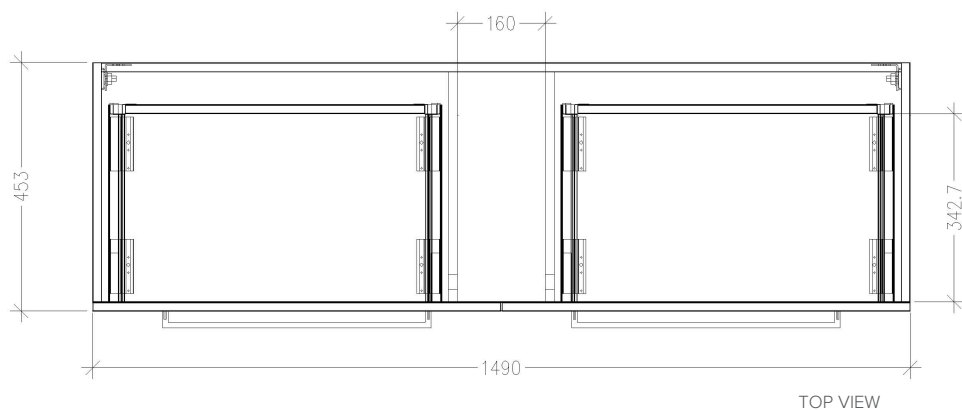

## Citi 1500 Wall Vanity, 2 Drawer, Single Basin

### Features

- Wall Hung
- 2 Drawers
- Single Basin
- Laminate Woodgrain & Solid Colours on MR Board
- Dimensions: H420 x W1500 x D465

### Technical Details

Note: All measurements shown are in millimetres. Sizes are nominal.

## 1500mm Single Basin Options