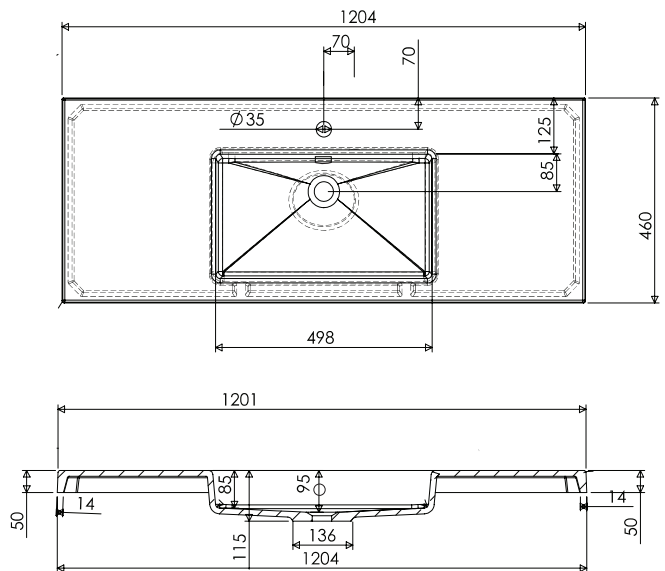

SPECIFICATION SHEET

Citi 1200mm 4 Drawer Wall Vanity

Features

- Wall Hung
- 4 Drawers
- Single Basin
- Laminate Woodgrain & Solid Colours on MR Board
- Dimensions: H670 x W1200 x D465

Technical Details

Note: All measurements shown are in millimetres. Sizes are nominal.

SPECIFICATION SHEET

1200mm Single Basin Options

Via

StoneCast with overflow
 Gloss White - VIA
 Matte White - VIAMW

W1210 x D460 x H20

Ponti

StoneCast with overflow
 Gloss White - PO

W1204 x D460 x H50

Vercelli

Vitreous China with overflow
 Gloss White - VE

W1215 x D465 x H15

SPECIFICATION SHEET

1200mm Single Basin Options

Clasico

Vitreous China with overflow
Gloss White - VC

W1200 x D465 x H20