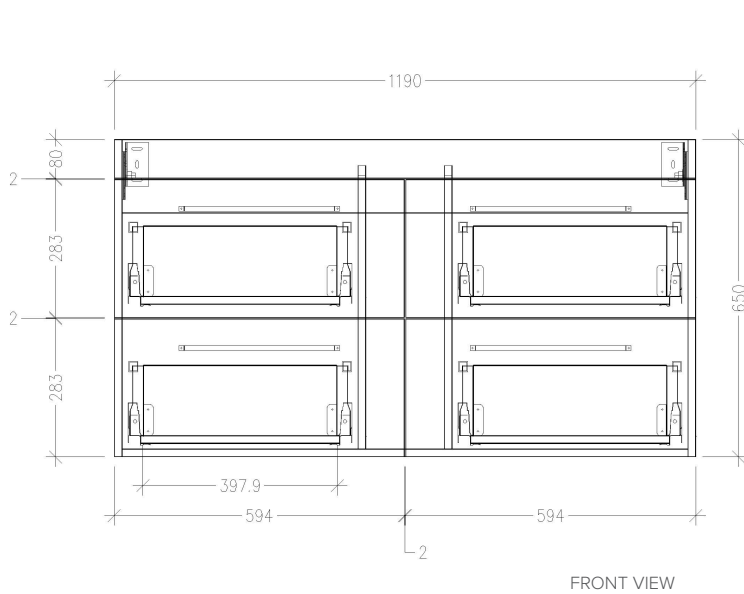

SPECIFICATION SHEET

Citi 1200mm 4 Drawer Wall Vanity

Features

- Wall Hung
- 4 Drawers
- Single Basin
- Laminate Woodgrain & Solid Colours on MR Board
- Dimensions: H670 x W1200 x D465

Technical Details

Note: All measurements shown are in millimetres. Sizes are nominal.

SPECIFICATION SHEET

1200mm Single Basin Options

Via

StoneCast with overflow
 Gloss White - VIA
 Matte White - VIAMW

W1210 x D460 x H20

Ponti

StoneCast with overflow
 Gloss White - PO

W1204 x D460 x H50

Vercelli

Vitreous China with overflow
 Gloss White - VE

W1215 x D465 x H15

SPECIFICATION SHEET

1200mm Single Basin Options

Clasico

Vitreous China with overflow
Gloss White - VC

W1200 x D465 x H20