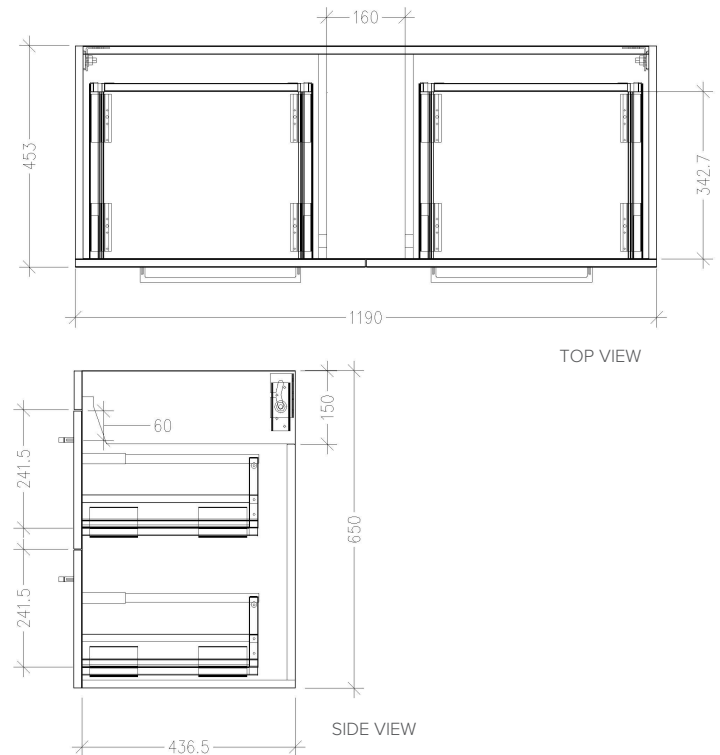

SPECIFICATION SHEET

Citi 1200mm 4 Drawer Wall Vanity

Features

- Wall Hung
- 4 Drawers
- Single Basin
- Laminate Woodgrain & Solid Colours on MR Board
- Dimensions: H670 x W1200 x D465

Technical Details

Note: All measurements shown are in millimetres. Sizes are nominal.

SPECIFICATION SHEET

1200mm Single Basin Options

Via

StoneCast with overflow
 Gloss White - VIA
 Matte White - VIAMW

W1210 x D460 x H20

Ponti

StoneCast with overflow
 Gloss White - PO

W1204 x D460 x H50

Vercelli

Vitreous China with overflow
 Gloss White - VE

W1215 x D465 x H15

SPECIFICATION SHEET

1200mm Single Basin Options

Clasico

Vitreous China with overflow
Gloss White - VC

W1200 x D465 x H20