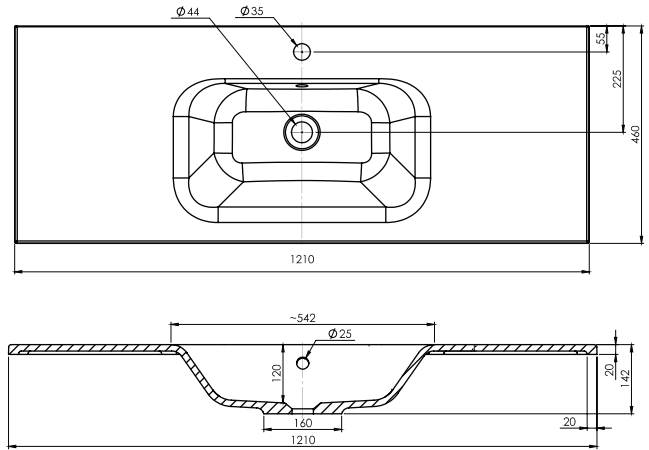

SPECIFICATION SHEET

Citi 1200mm 4 Drawer Wall Vanity

Features

- Wall Hung
- 4 Drawers
- Single Basin
- Laminate Woodgrain & Solid Colours on MR Board
- Dimensions: H670 x W1200 x D465

Technical Details

Note: All measurements shown are in millimetres. Sizes are nominal.

SPECIFICATION SHEET

1200mm Single Basin Options

Via

StoneCast with overflow
 Gloss White - VIA
 Matte White - VIAMW

W1210 x D460 x H20

Ponti

StoneCast with overflow
 Gloss White - PO

W1204 x D460 x H50

Vercelli

Vitreous China with overflow
 Gloss White - VE

W1215 x D465 x H15

SPECIFICATION SHEET

1200mm Single Basin Options

Clasico

Vitreous China with overflow
Gloss White - VC

W1200 x D465 x H20