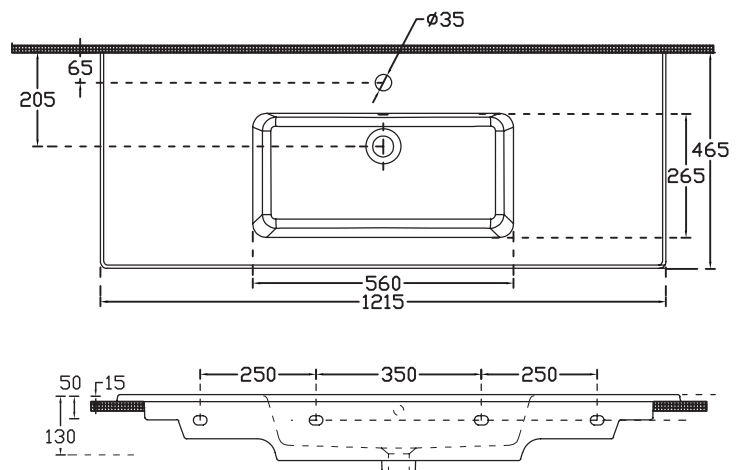

SPECIFICATION SHEET

Citi 1200mm 4 Drawer Wall Vanity

Features

- Wall Hung
- 4 Drawers
- Single Basin
- Laminate Woodgrain & Solid Colours on MR Board
- Dimensions: H670 x W1200 x D465

Technical Details

Note: All measurements shown are in millimetres. Sizes are nominal.

SPECIFICATION SHEET

1200mm Single Basin Options

Via

StoneCast with overflow
 Gloss White - VIA
 Matte White - VIAMW

W1210 x D460 x H20

Ponti

StoneCast with overflow
 Gloss White - PO

W1204 x D460 x H50

Vercelli

Vitreous China with overflow
 Gloss White - VE

W1215 x D465 x H15

SPECIFICATION SHEET

1200mm Single Basin Options

Clasico

Vitreous China with overflow
Gloss White - VC

W1200 x D465 x H20