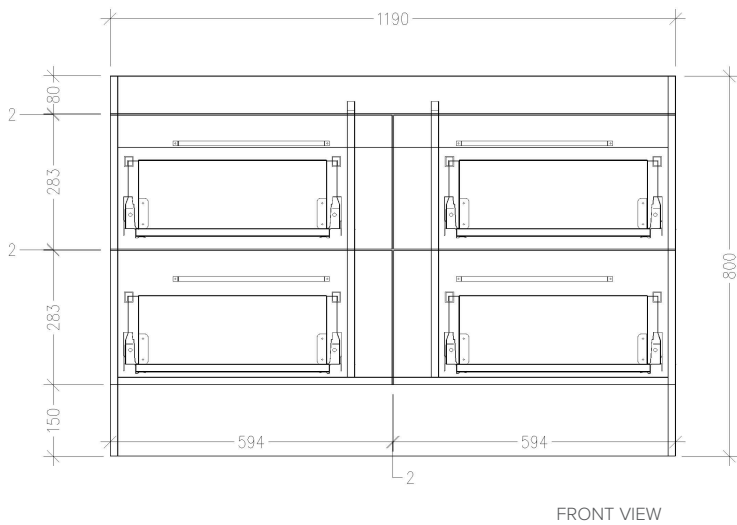

### Features

- Floorstanding
- 4 Drawers
- Single Basin
- Laminate Woodgrain & Solid Colours on MR Board
- Dimensions: H820 x W1200 x D465

### Technical Details

Note: All measurements shown are in millimetres. Sizes are nominal.

## 1200mm Single Basin Options