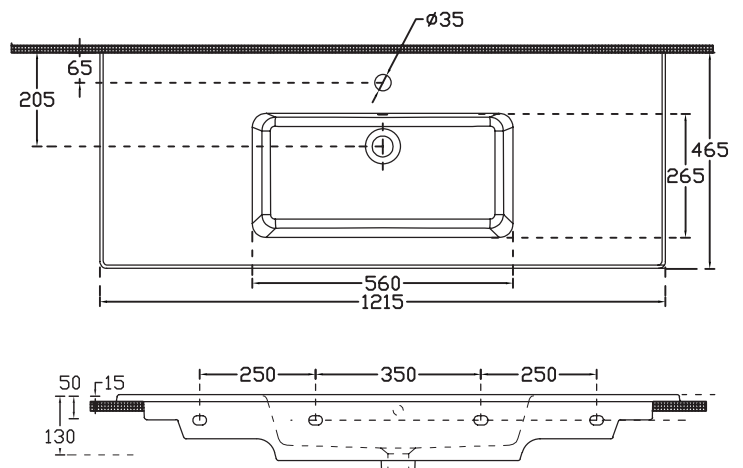

### Technical Details

Note: All measurements shown are in millimetres. Sizes are nominal.

## 1200mm Single Basin Options

### Vercelli

Vitreous China with overflow  
 Gloss White - VE

W1215 x D465 x H15