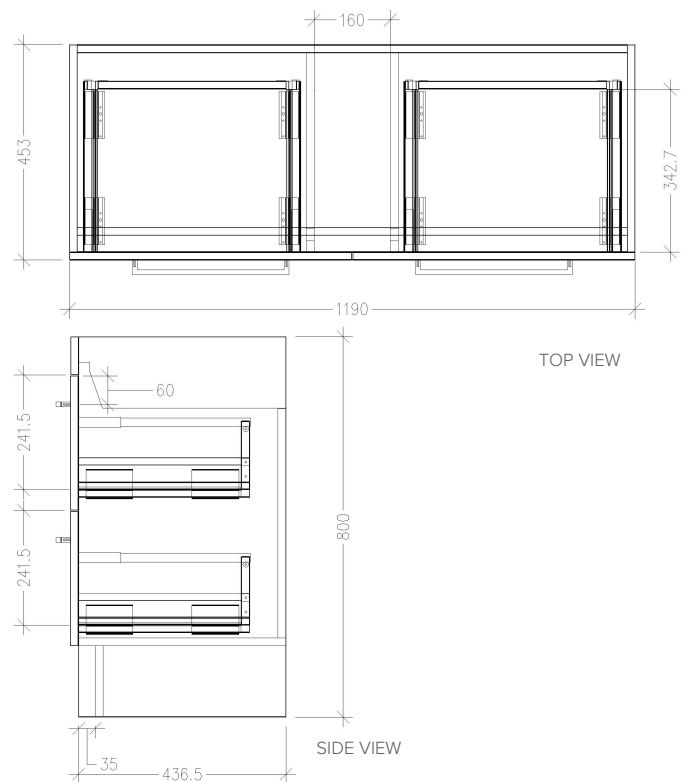

### Features

- Floorstanding
- 4 Drawers
- Single Basin
- Laminate Woodgrain & Solid Colours on MR Board
- Dimensions: H820 x W1200 x D465

### Technical Details

Note: All measurements shown are in millimetres. Sizes are nominal.

## 1200mm Single Basin Options