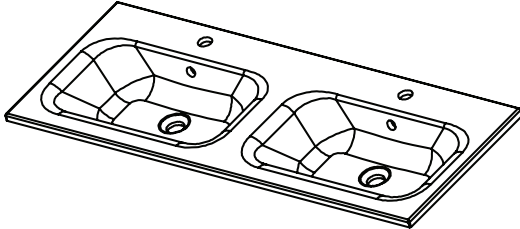

SPECIFICATION SHEET

Citi 1200mm 4 Drawer Double Basin Wall Vanity

Features

- Wall Hung
- 4 Drawers
- Double Basin
- Laminate Woodgrain & Solid Colours on MR Board
- Dimensions: H670 x W1200 x D465
- Plumbing provision has been allowed for with a 60mm space behind lower drawers. Note lower drawers DO NOT have a plumbing cutout and are designed to offer full storage space.

Technical Details

Note: All measurements shown are in millimetres. Sizes are nominal.

SPECIFICATION SHEET

1200mm Double Basin Options

Via

StoneCast with overflow
 Gloss White - VIA
 Matte White - VIAMW

W1210 x D460 x H20

Ponti

StoneCast with overflow
 Gloss White - PO

W1204 x D460 x H50

Vercelli

Vitreous China with overflow
 Gloss White - VE

W1216 x D460 x H15

SPECIFICATION SHEET

1200mm Double Basin Options

Clasico

Vitreous China with overflow
Gloss White - VC

W1210 x D465 x H20