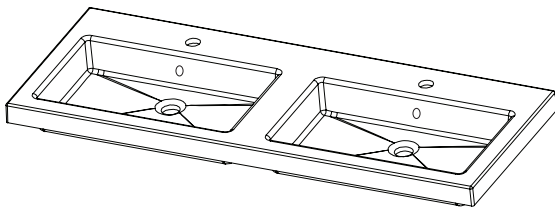

SPECIFICATION SHEET

Citi 1200mm 4 Drawer Double Basin Wall Vanity

Features

- Wall Hung
- 4 Drawers
- Double Basin
- Laminate Woodgrain & Solid Colours on MR Board
- Dimensions: H670 x W1200 x D465
- Plumbing provision has been allowed for with a 60mm space behind lower drawers. Note lower drawers DO NOT have a plumbing cutout and are designed to offer full storage space.

Technical Details

Note: All measurements shown are in millimetres. Sizes are nominal.

SPECIFICATION SHEET

1200mm Double Basin Options

Via

StoneCast with overflow
 Gloss White - VIA
 Matte White - VIAMW

W1210 x D460 x H20

Ponti

StoneCast with overflow
 Gloss White - PO

W1204 x D460 x H50

Vercelli

Vitreous China with overflow
 Gloss White - VE

W1216 x D460 x H15

SPECIFICATION SHEET

1200mm Double Basin Options

Clasico

Vitreous China with overflow
Gloss White - VC

W1210 x D465 x H20