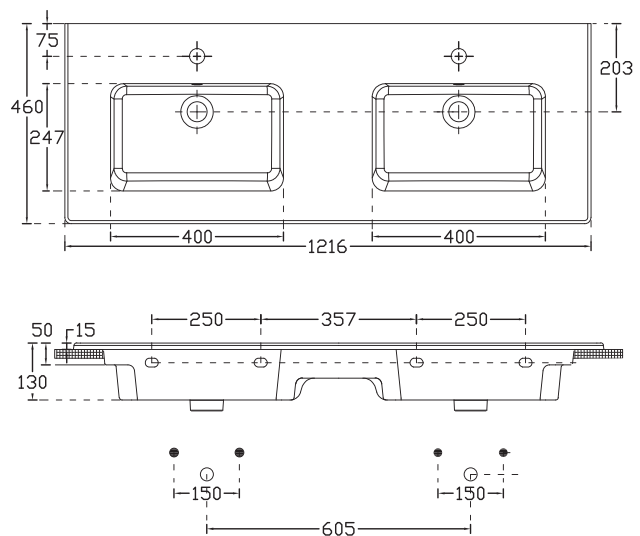

SPECIFICATION SHEET

Citi 1200mm 4 Drawer Double Basin Wall Vanity

Features

- Wall Hung
- 4 Drawers
- Double Basin
- Laminate Woodgrain & Solid Colours on MR Board
- Dimensions: H670 x W1200 x D465
- Plumbing provision has been allowed for with a 60mm space behind lower drawers. Note lower drawers DO NOT have a plumbing cutout and are designed to offer full storage space.

Technical Details

Note: All measurements shown are in millimetres. Sizes are nominal.

SPECIFICATION SHEET

1200mm Double Basin Options

Via

StoneCast with overflow
 Gloss White - VIA
 Matte White - VIAMW

W1210 x D460 x H20

Ponti

StoneCast with overflow
 Gloss White - PO

W1204 x D460 x H50

Vercelli

Vitreous China with overflow
 Gloss White - VE

W1216 x D460 x H15

SPECIFICATION SHEET

1200mm Double Basin Options

Clasico

Vitreous China with overflow
Gloss White - VC

W1210 x D465 x H20