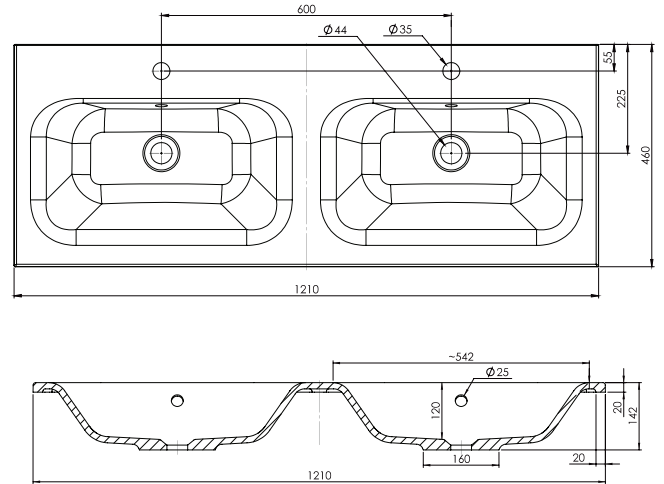

SPECIFICATION SHEET

Citi 1200mm 4 Drawer Double Basin Wall Vanity

Features

- Wall Hung
- 4 Drawers
- Double Basin
- Laminate Woodgrain & Solid Colours on MR Board
- Dimensions: H670 x W1200 x D465
- Plumbing provision has been allowed for with a 60mm space behind lower drawers. Note lower drawers DO NOT have a plumbing cutout and are designed to offer full storage space.

Technical Details

Note: All measurements shown are in millimetres. Sizes are nominal.

SPECIFICATION SHEET

1200mm Double Basin Options

Via

StoneCast with overflow
 Gloss White - VIA
 Matte White - VIAMW

W1210 x D460 x H20

Ponti

StoneCast with overflow
 Gloss White - PO

W1204 x D460 x H50

Vercelli

Vitreous China with overflow
 Gloss White - VE

W1216 x D460 x H15

SPECIFICATION SHEET

1200mm Double Basin Options

Clasico

Vitreous China with overflow
Gloss White - VC

W1210 x D465 x H20