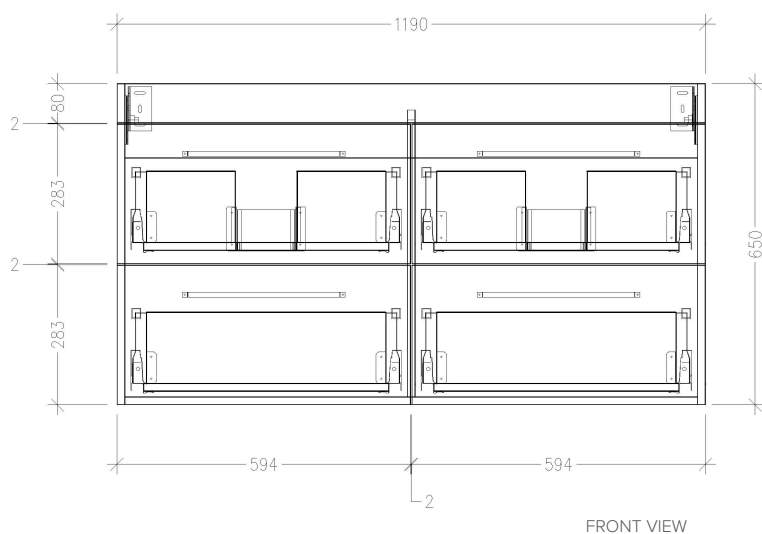

SPECIFICATION SHEET

Citi 1200mm 4 Drawer Double Basin Wall Vanity

Features

- Wall Hung
- 4 Drawers
- Double Basin
- Laminate Woodgrain & Solid Colours on MR Board
- Dimensions: H670 x W1200 x D465
- Plumbing provision has been allowed for with a 60mm space behind lower drawers. Note lower drawers DO NOT have a plumbing cutout and are designed to offer full storage space.

Technical Details

Note: All measurements shown are in millimetres. Sizes are nominal.

SPECIFICATION SHEET

1200mm Double Basin Options

Via

StoneCast with overflow
 Gloss White - VIA
 Matte White - VIAMW

W1210 x D460 x H20

Ponti

StoneCast with overflow
 Gloss White - PO

W1204 x D460 x H50

Vercelli

Vitreous China with overflow
 Gloss White - VE

W1216 x D460 x H15

SPECIFICATION SHEET

1200mm Double Basin Options

Clasico

Vitreous China with overflow
Gloss White - VC

W1210 x D465 x H20