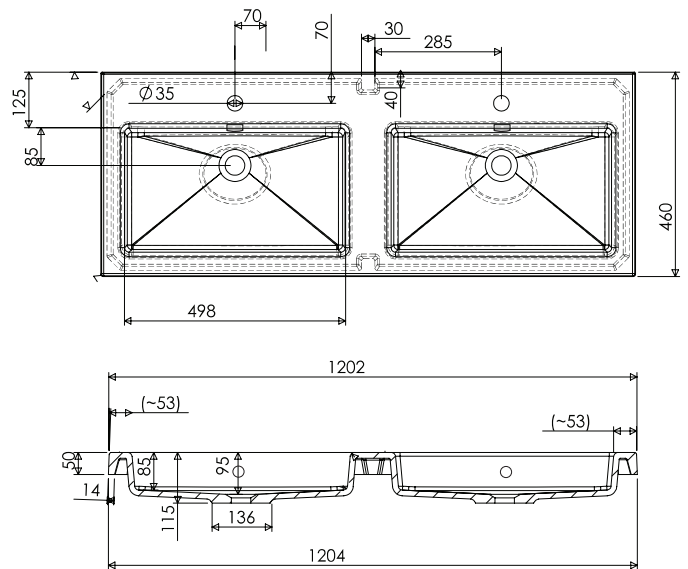

SPECIFICATION SHEET

Citi 1200mm 4 Drawer Double Basin Wall Vanity

Features

- Wall Hung
- 4 Drawers
- Double Basin
- Laminate Woodgrain & Solid Colours on MR Board
- Dimensions: H670 x W1200 x D465
- Plumbing provision has been allowed for with a 60mm space behind lower drawers. Note lower drawers DO NOT have a plumbing cutout and are designed to offer full storage space.

Technical Details

Note: All measurements shown are in millimetres. Sizes are nominal.

SPECIFICATION SHEET

1200mm Double Basin Options

Via

StoneCast with overflow
 Gloss White - VIA
 Matte White - VIAMW

W1210 x D460 x H20

Ponti

StoneCast with overflow
 Gloss White - PO

W1204 x D460 x H50

Vercelli

Vitreous China with overflow
 Gloss White - VE

W1216 x D460 x H15

SPECIFICATION SHEET

1200mm Double Basin Options

Clasico

Vitreous China with overflow
Gloss White - VC

W1210 x D465 x H20