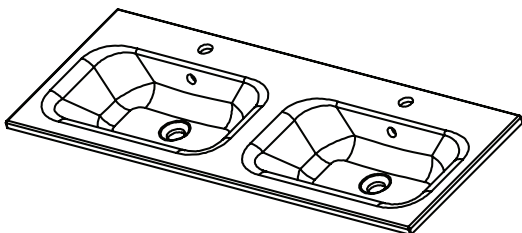

SPECIFICATION SHEET

Citi 1200mm 4 Drawer Double Basin Wall Vanity

Features

- Wall Hung
- 4 Drawers
- Double Basin
- Laminate Woodgrain & Solid Colours on MR Board
- Dimensions: H670 x W1200 x D465
- Plumbing provision has been allowed for with a 60mm space behind lower drawers. Note lower drawers DO NOT have a plumbing cutout and are designed to offer full storage space.

Technical Details

Note: All measurements shown are in millimetres. Sizes are nominal.

SPECIFICATION SHEET

1200mm Double Basin Options

Via

StoneCast with overflow
 Gloss White - VIA
 Matte White - VIAMW

W1210 x D460 x H20

Ponti

StoneCast with overflow
 Gloss White - PO

W1204 x D460 x H50

Vercelli

Vitreous China with overflow
 Gloss White - VE

W1216 x D460 x H15

SPECIFICATION SHEET

1200mm Double Basin Options

Clasico

Vitreous China with overflow
Gloss White - VC

W1210 x D465 x H20