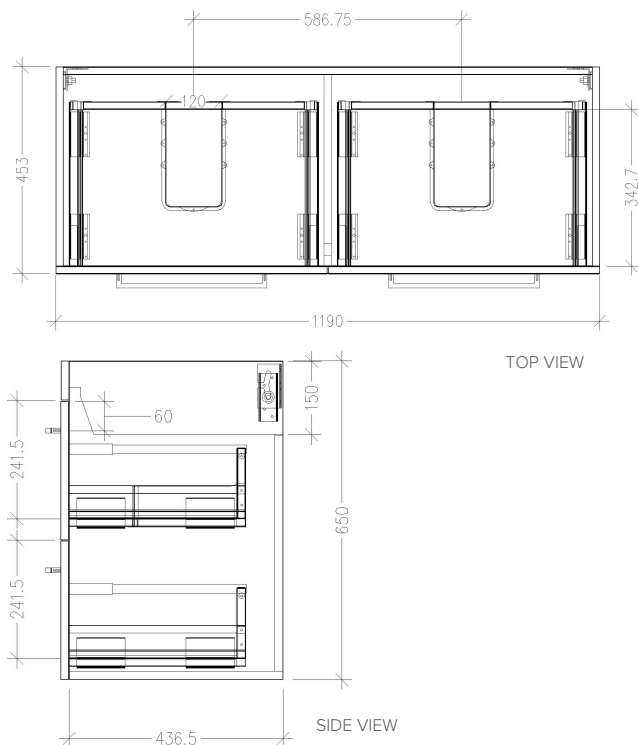

SPECIFICATION SHEET

Citi 1200mm 4 Drawer Double Basin Wall Vanity

Features

- Wall Hung
- 4 Drawers
- Double Basin
- Laminate Woodgrain & Solid Colours on MR Board
- Dimensions: H670 x W1200 x D465
- Plumbing provision has been allowed for with a 60mm space behind lower drawers. Note lower drawers DO NOT have a plumbing cutout and are designed to offer full storage space.

Technical Details

Note: All measurements shown are in millimetres. Sizes are nominal.

SPECIFICATION SHEET

1200mm Double Basin Options

Via

StoneCast with overflow
 Gloss White - VIA
 Matte White - VIAMW

W1210 x D460 x H20

Ponti

StoneCast with overflow
 Gloss White - PO

W1204 x D460 x H50

Vercelli

Vitreous China with overflow
 Gloss White - VE

W1216 x D460 x H15

SPECIFICATION SHEET

1200mm Double Basin Options

Clasico

Vitreous China with overflow
Gloss White - VC

W1210 x D465 x H20