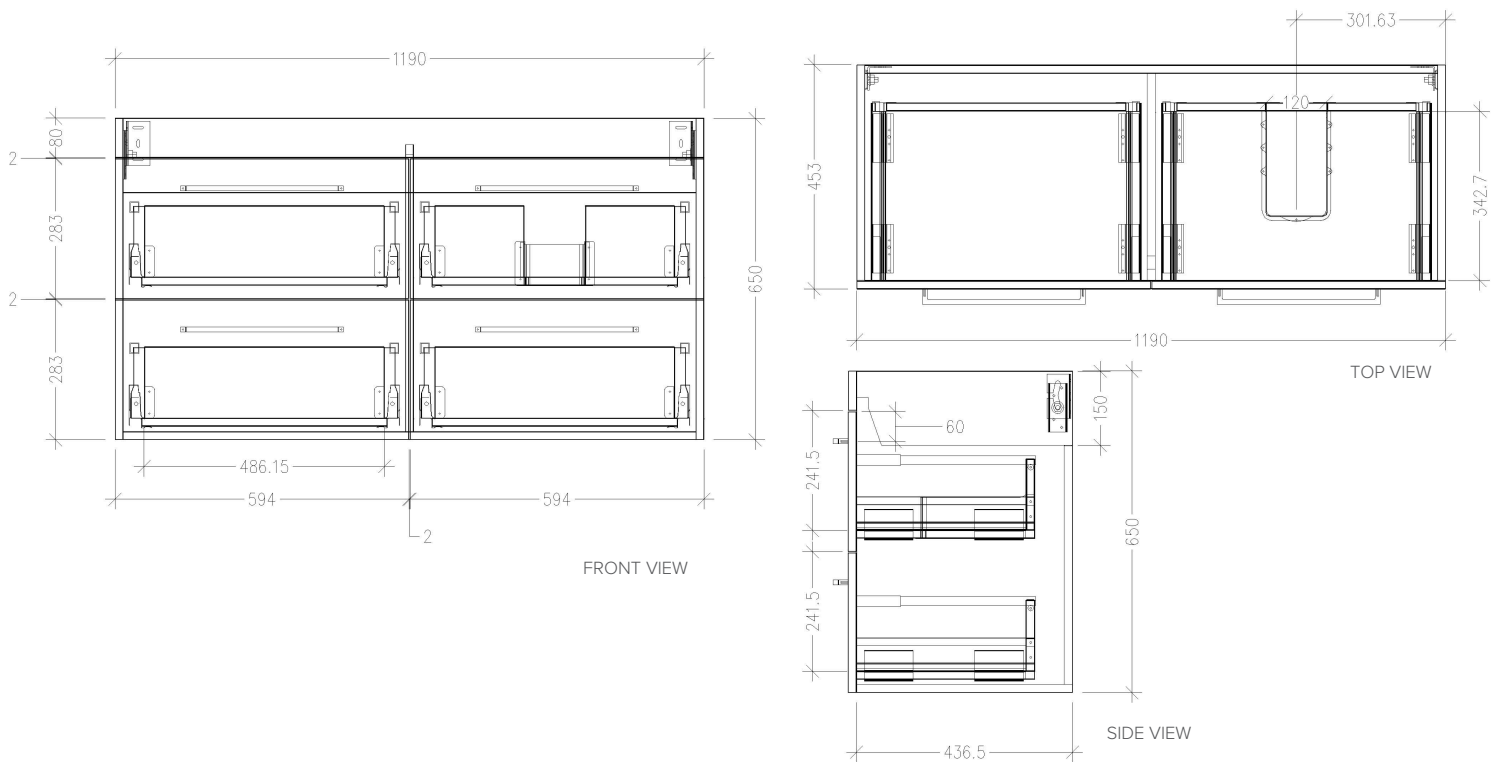

SPECIFICATION SHEET

Citi 1200 Wall Vanity, 4 Drawer, Offset Basin

Features

- Wall Hung
- 4 Drawers
- Left or Right Offset Basin - Waste shroud is in drawer matching basin position
- Laminate Woodgrain & Solid Colours on MR Board
- Dimensions: H670 x W1200 x D465
- Plumbing provision has been allowed for with a 60mm space behind lower drawers. Note lower drawers DO NOT have a plumbing cutout and are designed to offer full storage space.

Technical Details

Note: All measurements shown are in millimetres. Sizes are nominal.

SPECIFICATION SHEET

1200mm Offset Basin Options

Via Left Offset

StoneCast with overflow

Left Offset Basin

Gloss White - VIA

Matte White - VIAMW

W1210 x D460 x H20

Via Right Offset

StoneCast with overflow

Left Offset Basin Gloss

White - VIA

Matte White - VIAMW

W1210 x D460 x H20