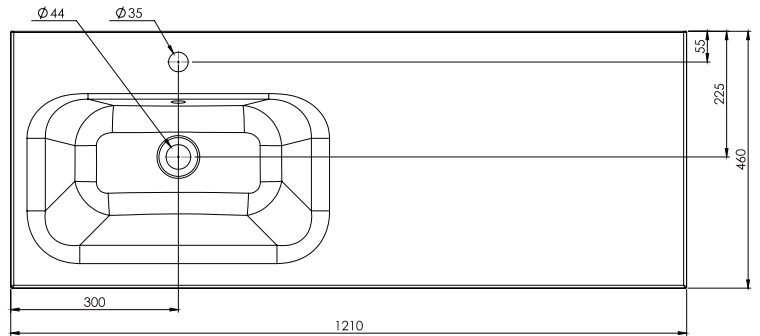

SPECIFICATION SHEET

Citi 1200 Wall Vanity, 4 Drawer, Offset Basin

Features

- Wall Hung
- 4 Drawers
- Left or Right Offset Basin - Waste shroud is in drawer matching basin position
- Laminate Woodgrain & Solid Colours on MR Board
- Dimensions: H670 x W1200 x D465
- Plumbing provision has been allowed for with a 60mm space behind lower drawers. Note lower drawers DO NOT have a plumbing cutout and are designed to offer full storage space.

Technical Details

Note: All measurements shown are in millimetres. Sizes are nominal.

SPECIFICATION SHEET

1200mm Offset Basin Options

Via Left Offset

StoneCast with overflow

Left Offset Basin

Gloss White - VIA

Matte White - VIAMW

W1210 x D460 x H20

Via Right Offset

StoneCast with overflow

Left Offset Basin Gloss

White - VIA

Matte White - VIAMW

W1210 x D460 x H20