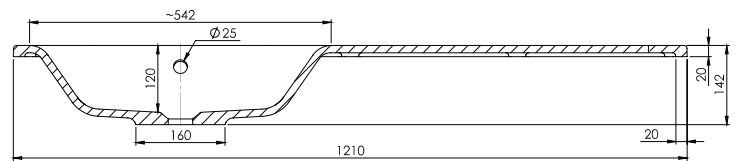

SPECIFICATION SHEET

Citi 1200 Wall Vanity, 4 Drawer, Offset Basin

Features

- Wall Hung
- 4 Drawers
- Left or Right Offset Basin - Waste shroud is in drawer matching basin position
- Laminate Woodgrain & Solid Colours on MR Board
- Dimensions: H670 x W1200 x D465
- Plumbing provision has been allowed for with a 60mm space behind lower drawers. Note lower drawers DO NOT have a plumbing cutout and are designed to offer full storage space.

Technical Details

Note: All measurements shown are in millimetres. Sizes are nominal.

SPECIFICATION SHEET

1200mm Offset Basin Options

Via Left Offset

StoneCast with overflow

Left Offset Basin

Gloss White - VIA

Matte White - VIAMW

W1210 x D460 x H20

Via Right Offset

StoneCast with overflow

Left Offset Basin Gloss

White - VIA

Matte White - VIAMW

W1210 x D460 x H20