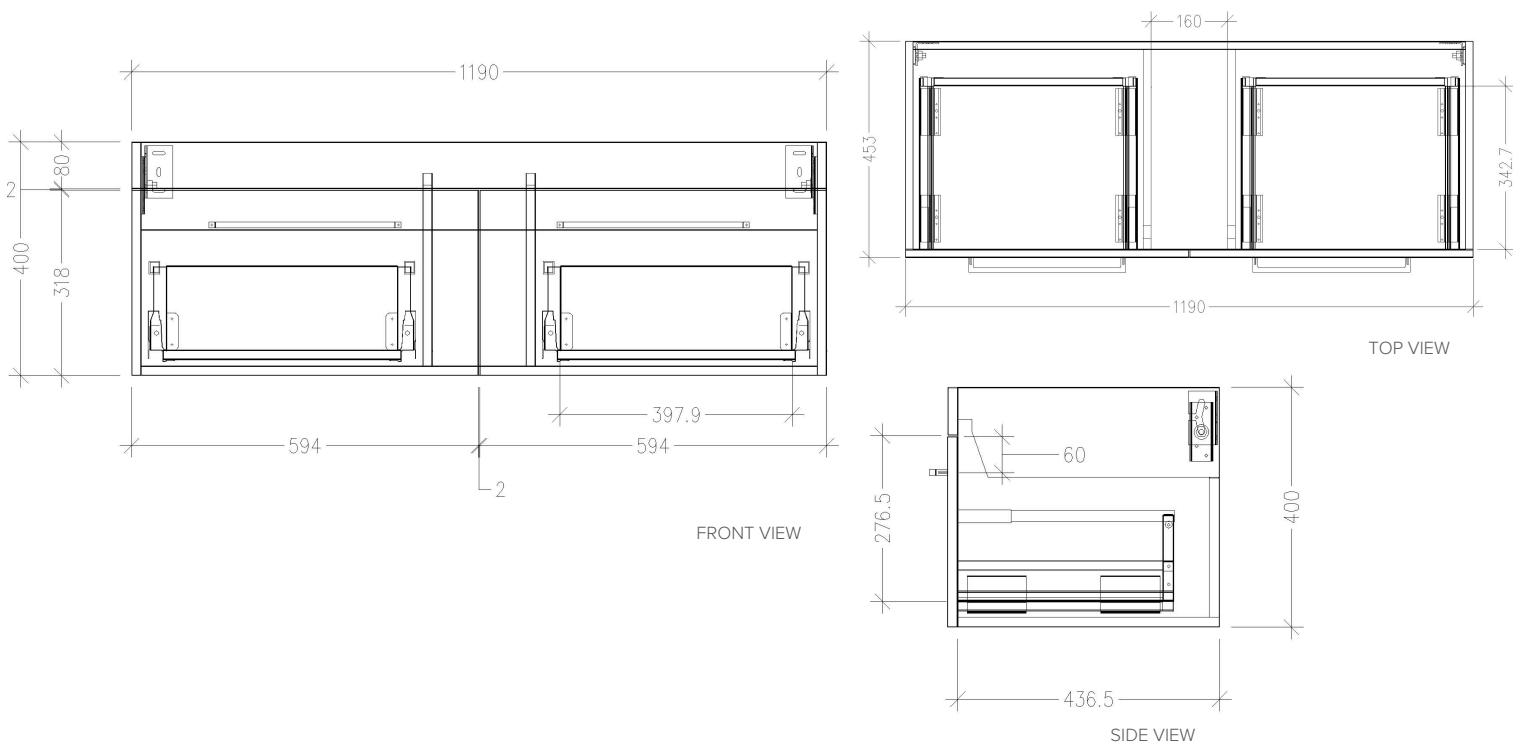

SPECIFICATION SHEET

Citi 1200mm 2 Drawer Wall Vanity

Features

- Wall Hung
- 2 Drawers
- Single Basin
- Laminate Woodgrain & Solid Colours on MR Board
- Dimensions: H420 x W1200 x D465

Technical Details

Note: All measurements shown are in millimetres. Sizes are nominal.

SPECIFICATION SHEET

1200mm Single Basin Options

Via

StoneCast with overflow
 Gloss White - VIA
 Matte White - VIAMW

W1210 x D460 x H20

Ponti

StoneCast with overflow
 Gloss White - PO

W1204 x D460 x H50

Vercelli

Vitreous China with overflow
 Gloss White - VE

W1215 x D465 x H15

SPECIFICATION SHEET

1200mm Single Basin Options

Clasico

Vitreous China with overflow
Gloss White - VC

W1200 x D465 x H20