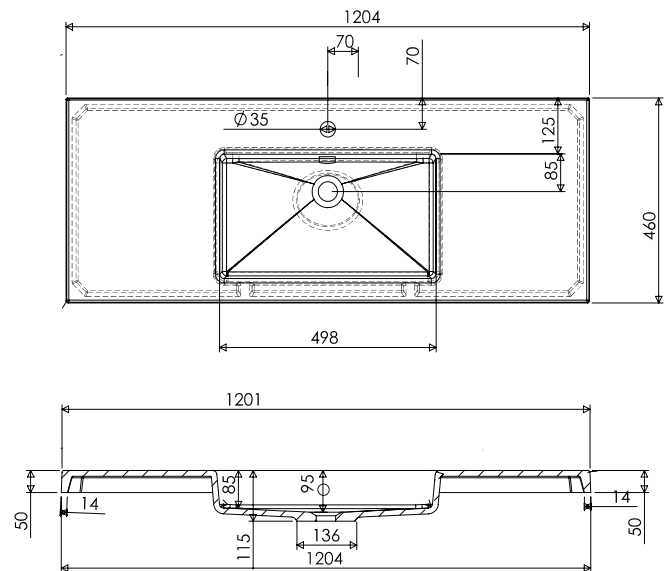

SPECIFICATION SHEET

Citi 1200mm 2 Drawer Wall Vanity

Features

- Wall Hung
- 2 Drawers
- Single Basin
- Laminate Woodgrain & Solid Colours on MR Board
- Dimensions: H420 x W1200 x D465

Technical Details

Note: All measurements shown are in millimetres. Sizes are nominal.

SPECIFICATION SHEET

1200mm Single Basin Options

Via

StoneCast with overflow
 Gloss White - VIA
 Matte White - VIAMW

W1210 x D460 x H20

Ponti

StoneCast with overflow
 Gloss White - PO

W1204 x D460 x H50

Vercelli

Vitreous China with overflow
 Gloss White - VE

W1215 x D465 x H15

SPECIFICATION SHEET

1200mm Single Basin Options

Clasico

Vitreous China with overflow
Gloss White - VC

W1200 x D465 x H20