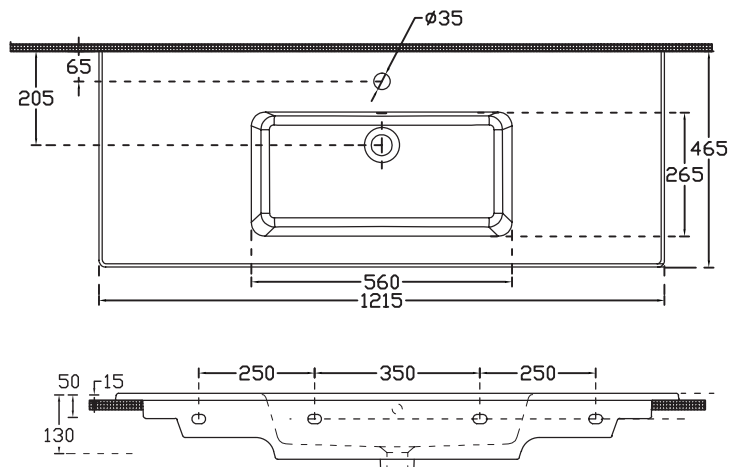

SPECIFICATION SHEET

Citi 1200mm 2 Drawer Wall Vanity

Features

- Wall Hung
- 2 Drawers
- Single Basin
- Laminate Woodgrain & Solid Colours on MR Board
- Dimensions: H420 x W1200 x D465

Technical Details

Note: All measurements shown are in millimetres. Sizes are nominal.

SPECIFICATION SHEET

1200mm Single Basin Options

Via

StoneCast with overflow
 Gloss White - VIA
 Matte White - VIAMW

W1210 x D460 x H20

Ponti

StoneCast with overflow
 Gloss White - PO

W1204 x D460 x H50

Vercelli

Vitreous China with overflow
 Gloss White - VE

W1215 x D465 x H15

SPECIFICATION SHEET

1200mm Single Basin Options

Clasico

Vitreous China with overflow
Gloss White - VC

W1200 x D465 x H20