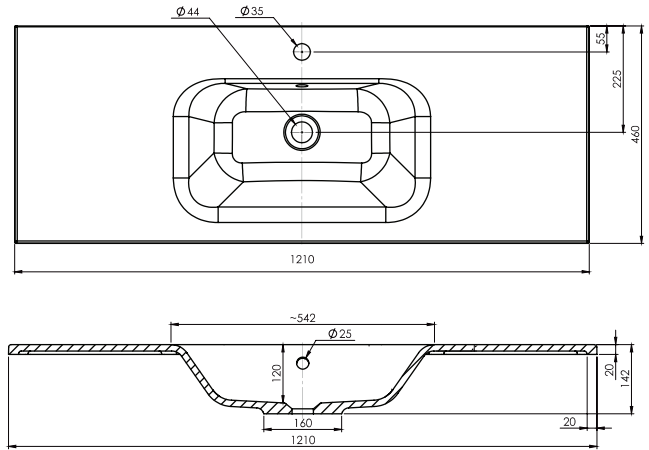

SPECIFICATION SHEET

Citi 1200mm 2 Drawer Wall Vanity

Features

- Wall Hung
- 2 Drawers
- Single Basin
- Laminate Woodgrain & Solid Colours on MR Board
- Dimensions: H420 x W1200 x D465

Technical Details

Note: All measurements shown are in millimetres. Sizes are nominal.

SPECIFICATION SHEET

1200mm Single Basin Options

Via

StoneCast with overflow
 Gloss White - VIA
 Matte White - VIAMW

W1210 x D460 x H20

Ponti

StoneCast with overflow
 Gloss White - PO

W1204 x D460 x H50

Vercelli

Vitreous China with overflow
 Gloss White - VE

W1215 x D465 x H15

SPECIFICATION SHEET

1200mm Single Basin Options

Clasico

Vitreous China with overflow
Gloss White - VC

W1200 x D465 x H20