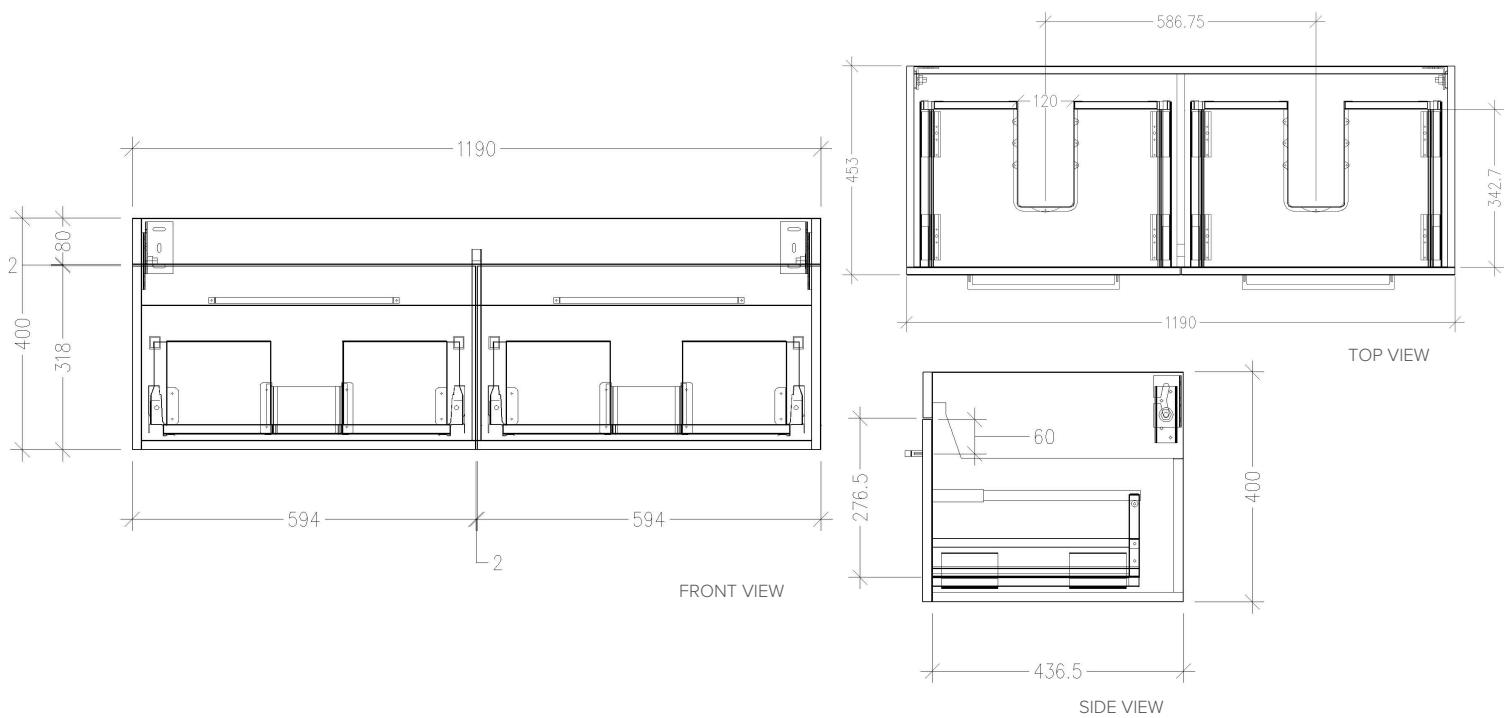

SPECIFICATION SHEET

Citi 1200mm 2 Drawer Double Basin Wall Vanity

Features

- Wall Hung
- 2 Drawers
- Double Basin
- Laminate Woodgrain & Solid Colours on MR Board
- Dimensions: H420 x W1200 x D465

Technical Details

Note: All measurements shown are in millimetres. Sizes are nominal.

SPECIFICATION SHEET

1200mm Double Basin Options

Clasico

Vitreous China with overflow
Gloss White - VC

W1210 x D465 x H20