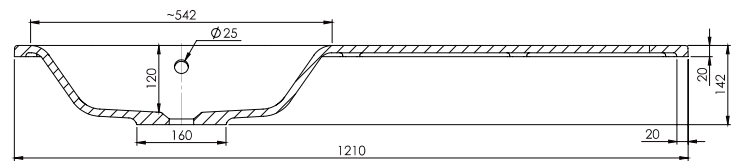

SPECIFICATION SHEET

Citi 1200 Wall Vanity, 2 Drawer, Offset Basin

Features

- Wall Hung
- 2 Drawers
- Left or Right Offset Basin
- Laminate Woodgrain & Solid Colours on MR Board
- Dimensions: H420 x W1200 x D465

Technical Details

Note: All measurements shown are in millimetres. Sizes are nominal.

SPECIFICATION SHEET

1200mm Offset Basin Options

Via Left Offset

StoneCast with overflow

Left Offset Basin

Gloss White - VIA

Matte White - VIAMW

W1210 x D460 x H20

Via Right Offset

StoneCast with overflow

Left Offset Basin Gloss

White - VIA

Matte White - VIAMW

W1210 x D460 x H20