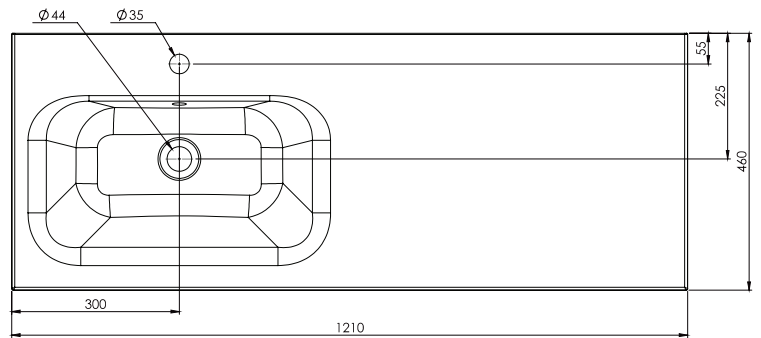

SPECIFICATION SHEET

Citi 1200 Wall Vanity, 2 Drawer, Offset Basin

Features

- Wall Hung
- 2 Drawers
- Left or Right Offset Basin
- Laminate Woodgrain & Solid Colours on MR Board
- Dimensions: H420 x W1200 x D465

Technical Details

Note: All measurements shown are in millimetres. Sizes are nominal.

SPECIFICATION SHEET

1200mm Offset Basin Options

Via Left Offset

StoneCast with overflow

Left Offset Basin

Gloss White - VIA

Matte White - VIAMW

W1210 x D460 x H20

Via Right Offset

StoneCast with overflow

Left Offset Basin Gloss

White - VIA

Matte White - VIAMW

W1210 x D460 x H20