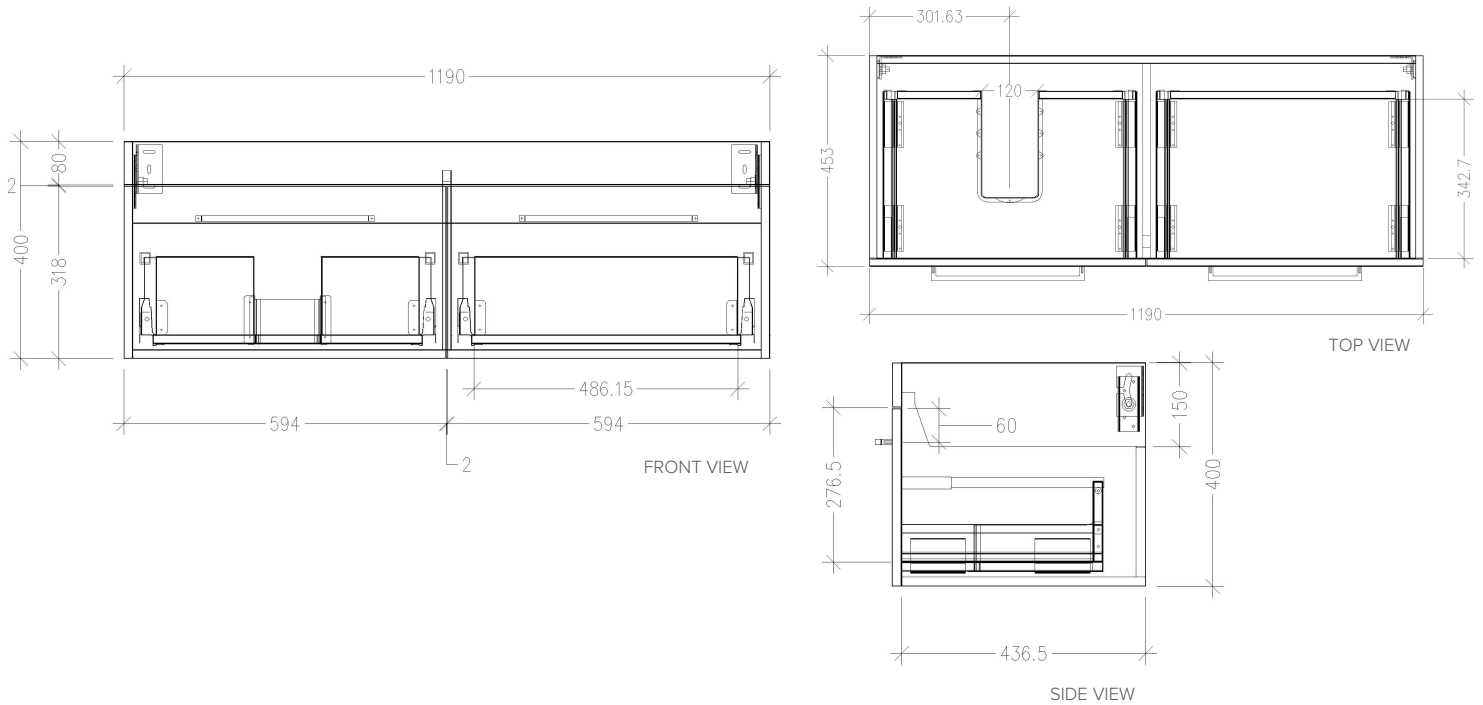

SPECIFICATION SHEET

Citi 1200 Wall Vanity, 2 Drawer, Offset Basin

Features

- Wall Hung
- 2 Drawers
- Left or Right Offset Basin
- Laminate Woodgrain & Solid Colours on MR Board
- Dimensions: H420 x W1200 x D465

Technical Details

Note: All measurements shown are in millimetres. Sizes are nominal.

SPECIFICATION SHEET

1200mm Offset Basin Options

Via Left Offset

StoneCast with overflow

Left Offset Basin

Gloss White - VIA

Matte White - VIAMW

W1210 x D460 x H20

Via Right Offset

StoneCast with overflow

Left Offset Basin Gloss

White - VIA

Matte White - VIAMW

W1210 x D460 x H20