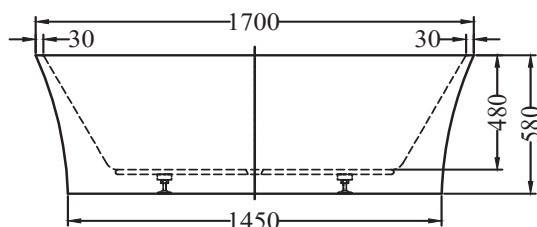

### Features

- Made from easy to clean sanitary grade acrylic
- Fibreglass laminate reinforced for optimum strength
- Adjustable feet for levelling
- Requires a 40mm waste (not included) [See products 2280, 2202]
- Top fix bath waste & low profile bath traps recommended [See product 2204]
- Dimensions: L1700 X W800 X D580

### Technical Details

Note: All measurements shown are in millimetres. Sizes are nominal.

TOP VIEW

BOTTOM VIEW

FRONT VIEW

SIDE VIEW