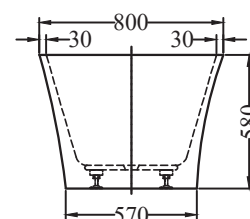

### Features

- Made from easy to clean sanitary grade acrylic
- Fibreglass laminate reinforced for optimum strength
- Adjustable feet for levelling
- Requires a 40mm waste (not included) [See products 2280, 2202]
- Top fix bath waste & low profile bath traps recommended [See product 2204]
- Dimensions: L1700 X W800 X D580

### Technical Details

Note: All measurements shown are in millimetres. Sizes are nominal.

TOP VIEW

BOTTOM VIEW

FRONT VIEW

SIDE VIEW