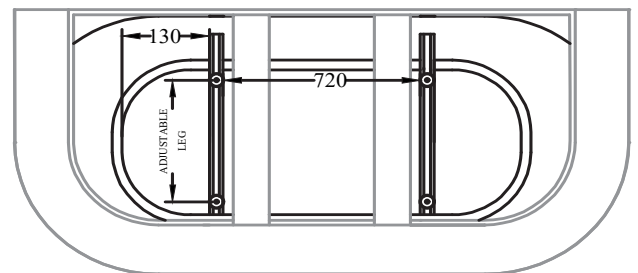

### Features

- Made from easy to clean sanitary grade acrylic
- Fibreglass laminate reinforced for optimum strength
- Adjustable feet for levelling
- Requires a 40mm waste (not included) [See products 2280, 2202]
- Top fix bath waste & low profile bath traps recommended [See product 2204]
- Dimensions: L1700 X W800 X D580

### Technical Details

Note: All measurements shown are in millimetres. Sizes are nominal.

TOP VIEW

BOTTOM VIEW

FRONT VIEW

SIDE VIEW