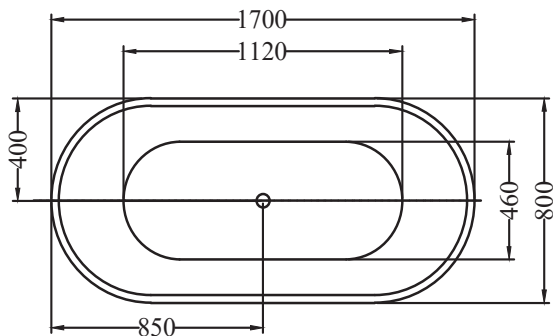

## Charlton 1700 Back-to-Wall Bath

Newtech Code: 7826

### Features

- Made from easy to clean sanitary grade acrylic
- Fibreglass laminate reinforced for optimum strength
- Adjustable feet for levelling
- Requires a 40mm waste (not included) [See products 2280, 2202]
- Top fix bath waste & low profile bath traps recommended [See product 2204]
- Dimensions: L1700 X W800 X D580

### Technical Details

Note: All measurements shown are in millimetres. Sizes are nominal.

TOP VIEW

BOTTOM VIEW

FRONT VIEW

SIDE VIEW